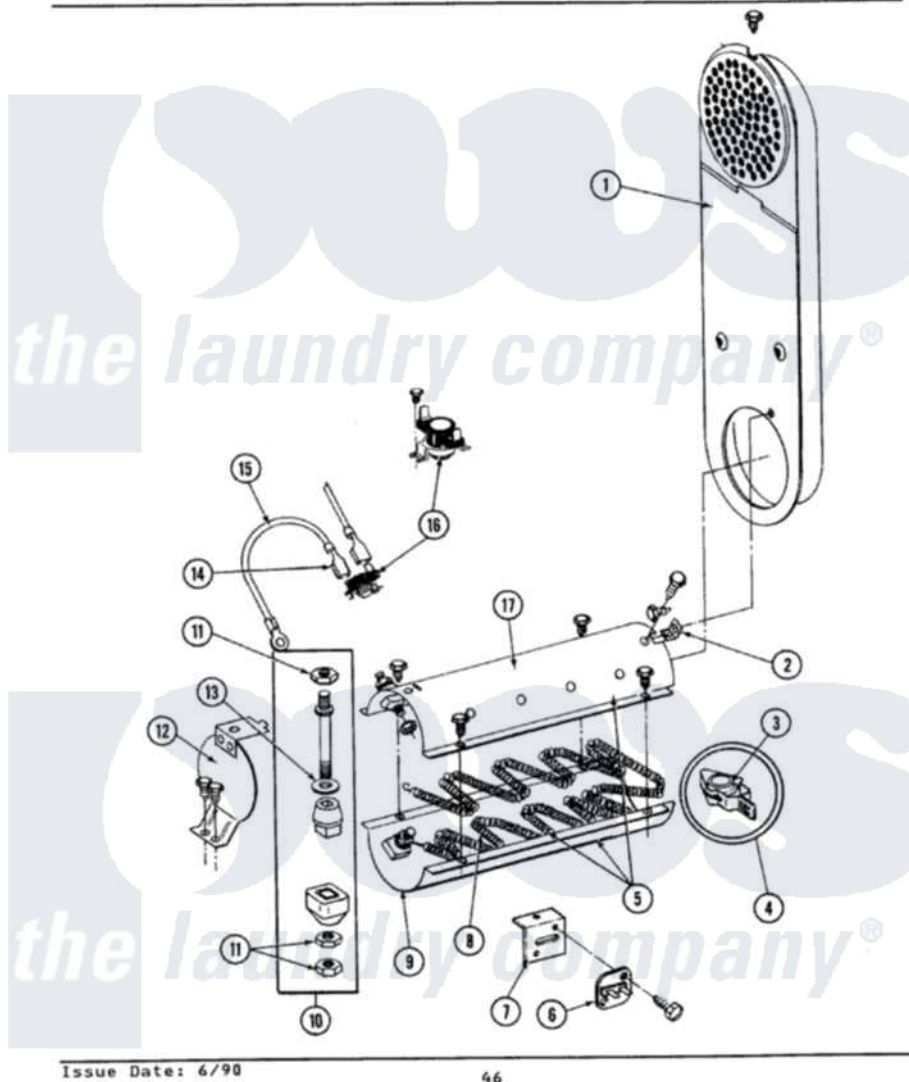

Maytag DE4000 04 - INLET DUCT & HEATER ASSEMBLY

SECTION: INLET DUCT & HEATER ASSEMBLY
 MODEL: DE MODELS

Issue Date: 6/90

46

Maytag [Residential Maytag DE4000 Dryer Parts](#) Parts Diagram 04 - INLET DUCT & HEATER ASSEMBLY
 Click on the part number to view part

Item	Original Part Number	Replaced By	Status	Part Description
1	211294	90767		Screw, 8A X 3/8 HeX Washer Head Tapping
"	307120		Not Available	INLET DUCT ASSY.
2	211294	90767		Screw, 8A X 3/8 HeX Washer Head Tapping
"	Y312890			Retainer, Heater Chamber
3	Y313270			Insulator For Heater Elemen
4	Y303881			Clip And Insulator Assembly
5	211294	90767		Screw, 8A X 3/8 HeX Washer Head Tapping
"	Y303778			Heater Assembly Complete
6	307473			Fuse, Thermal
"	314848	W10116760		Screw
7	315046			MOUNTING BRACKET
"	211294	90767		Screw, 8A X 3/8 HeX Washer Head Tapping
8	Y313538			Heater Element 240 Volt
9	Y313576			Heater Chamber, Bottom

10	Y304596		Terminal Insulator Assembly
11	311484	112432	Nut
12	211294	90767	Screw, 8A X 3/8 HeX Washer Head Tapping
"	304124		Not Available HEATER SHIELD
13	311093		Washer, Terminal Connection
14	210745		Wire Terminal
15	Y304693		Jumper Wire
16	303396		Thermostat, Hi-Limit
"	211294	90767	Screw, 8A X 3/8 HeX Washer Head Tapping
"	303896		Hi-Limit Thermostat-Canada
17	211294	90767	Screw, 8A X 3/8 HeX Washer Head Tapping
"	Y313575		Not Available HEATER CHAMBER, TOP