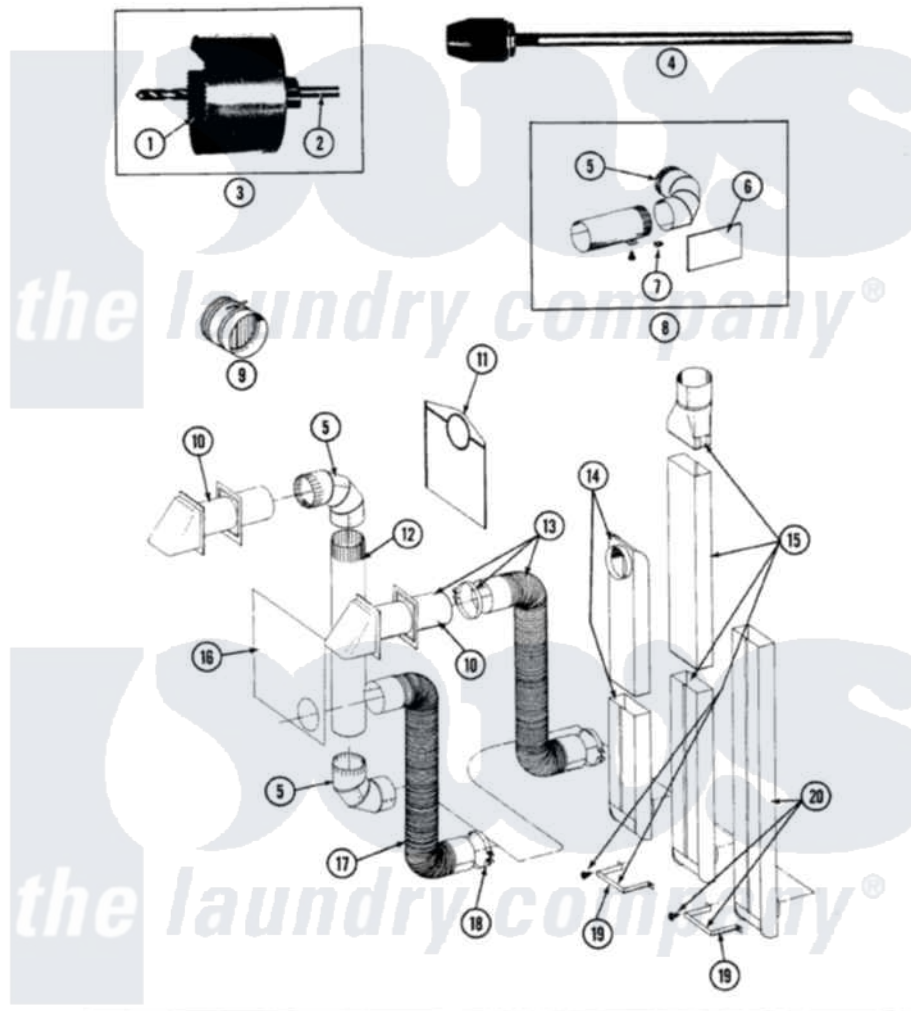

Maytag DE4000 06 - INSTALLATION ACCESSORIES

SECTION: INSTALLATION ACCESSORIES
 MODEL: ALL MODELS

Issue Date: 6/90

54

Maytag [Residential Maytag DE4000 Dryer Parts](#) Parts Diagram 06 - INSTALLATION ACCESSORIES
 Click on the part number to view part

Item	Original Part Number	Replaced By	Status	Part Description
1	038179		Not Available	BLADE, SAW
2	038180		Not Available	REPLACEMENT DRILL
3	038766		Not Available	HOLE SAW W/DRILL BIT
4	038767			Extension Chuck, Drill
5	Y059131			Elbow, Venting
6	312302			Insulation, Exhaust Duct Kit
7	213323			Fastener, Exhaust Duct Kit
8	Y304652			Exhaust Duct Kit
"	211294	90767		Screw, 8A X 3/8 HeX Washer Head Tapping
9	059146		Not Available	DAMPER, BACK DRAFT
10	Y059129	4396007RW		Vent Hood
11	311353		Not Available	BAG, LINT (DACRON)
12	Y059130			Pipe, Venting
13	Y059143			Flexible Vent Kit
14	Y059135			Vent Duct Assembly
15	059144		Not Available	RECTANGULAR VENT KIT

16	Y059134		PLATE, ALUM. WINDOW (15``X20``)
17	Y304353	4396010RP	6ft Scvent
18	Y304630		Clamp, Flexible Duct
19	313272		Bracket, Exhaust Deflector
"	211294	90767	Screw, 8A X 3/8 HeX Washer Head Tapping
20	303736	Not Available	EXHAUST DEFLECTOR KIT