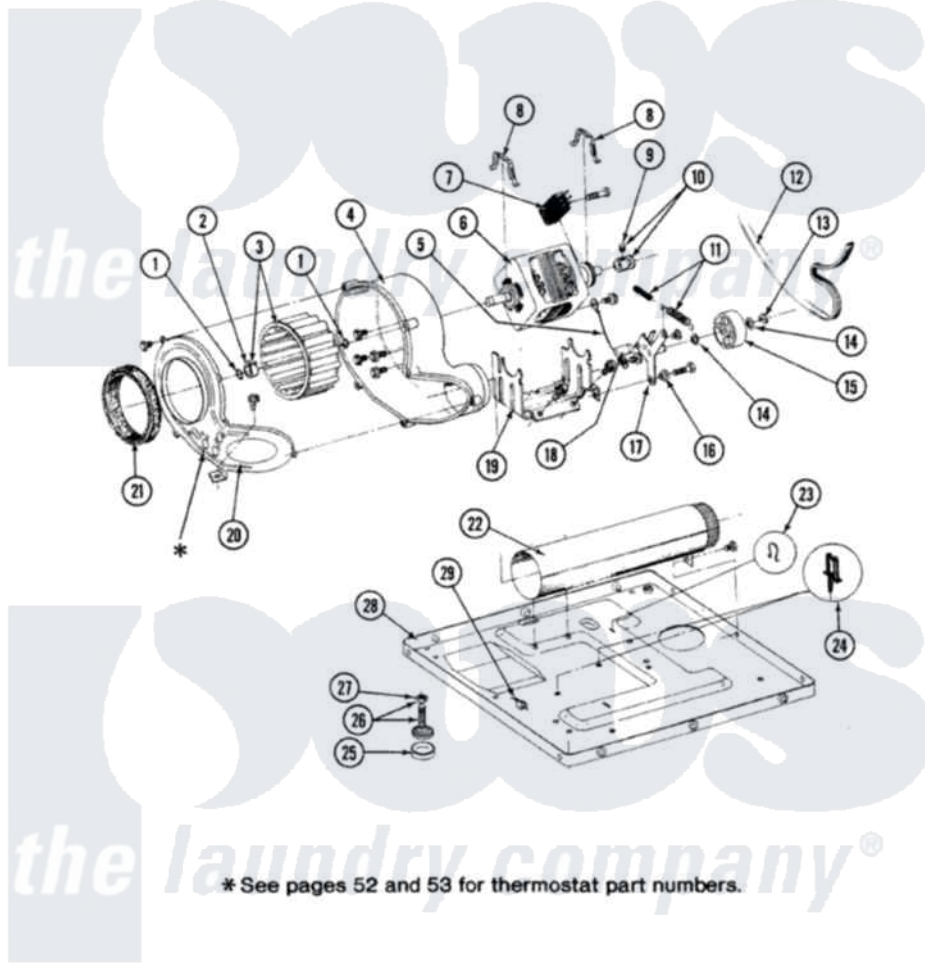

Maytag DE4000 08 - MOTOR, BLOWER, BASE FRAME & THERMOSTATS

SECTION: MOTOR, BLOWER, BASE FRAME & THERMOSTATS
 MODEL: DG-DE MODELS

Issue Date: 6/90

50

Maytag Residential Maytag DE4000 Dryer Parts Parts Diagram 08 - MOTOR, BLOWER, BASE FRAME & THERMOSTATS

[Click on the part number to view part](#)

Item	Original Part Number	Replaced By	Status	Part Description
1	410233	9703438		Ring-Retrn
2	312967			Clamp, Blower Housing
3	Y303836			Blower Wheel Assembly And Clamp
4	Y310632	1163839		Screw
"	Y312893			Housing, Blower
5	901220			Ground Wire
"	211294	90767		Screw, 8A X 3/8 HeX Washer Head Tapping
"	910343	488234		Screw 8-32 X 1/4
6	Y303358	W10410999		Motor-Drve
7	306207		Not Available	(PROD. No.303358-8 & No.303358-9)
"	Y303877		Not Available	SWITCH, MOTOR EXTERNAL START No.303358-2, No.303358-4, 303358-7
"	Y303879			Switch, Motor External Start
8	Y015825			Clip, Motor To Motor Support

9	Y053241		Set Screw, Motor Pulley
10	Y305185	6-3051850	Pulley- MO
11	Y303945		IDLER SPRING ASSY. W/PLUG
12	Y312959		Poly "V" Belt For Tumbler
13	312958	354987	Ring, Retaining
14	Y312527		Washer, Idler Shaft
15	Y303705	6-3037050	Pulley- ID
16	Y312894	315772	Sleeve, Idler Arm
17	Y014874		Screw, Idler Arm And Sleeve
"	Y303363	6-3033630	Idler Arm
"	Y312961	W10116751	Screw
18	Y313582	W10116756	Spacer
19	Y313561		Screw---NA
"	312897	Not Available	SUPPORT, MOTOR
20	314846		Cover, Blower Housing
"	Y313561		Screw---NA
"	Y312961	W10116751	Screw
21	Y312901		Seal, Housing Cover
22	Y303442		EXHAUST DUCT ASSEMBLY
"	Y310632	1163839	Screw
23	410490		Spring, Retainer Wire Harness
24	Y313262	W10116752	Retainer-
25	Y314137		Foot, Rubber
26	Y305086		Adjustable Leg And Nut
27	Y052740	62739	Nut, Lock
28	Y303361	Not Available	BASE ASSY. (UPPER & LOWER)
29	Y310376		Clip, Door Switch Harness