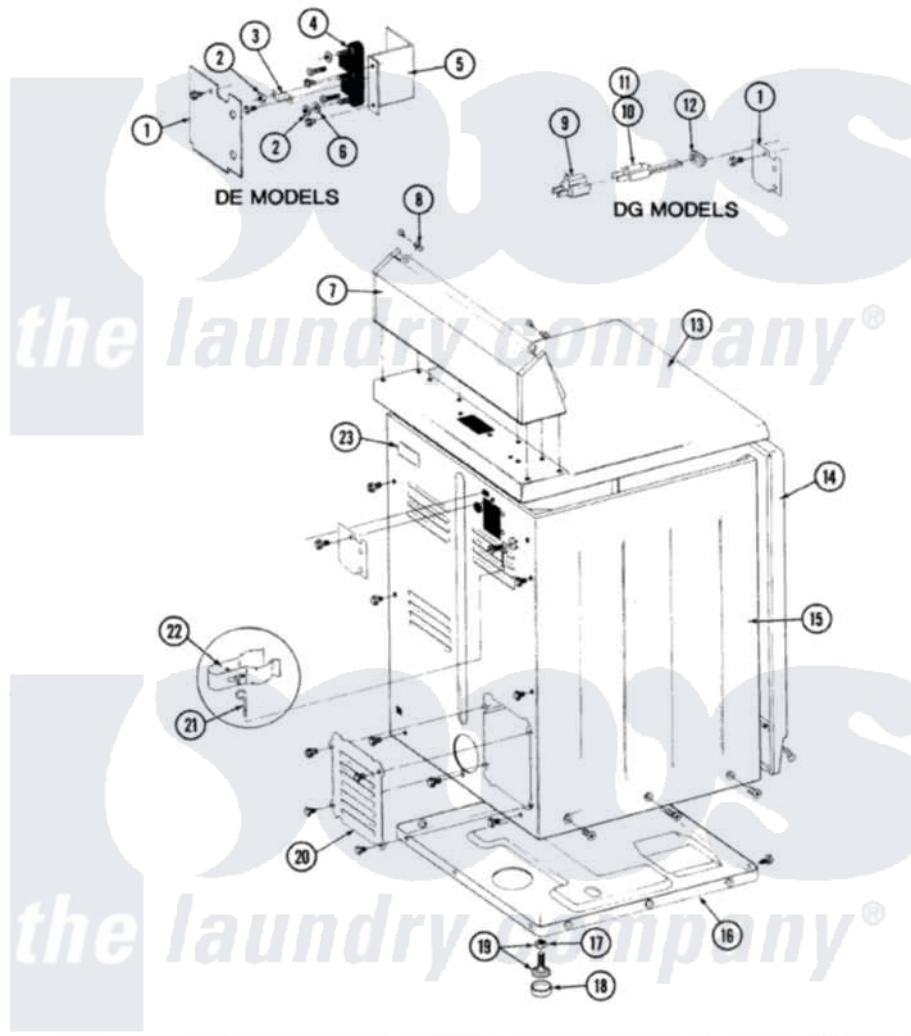

Maytag DE4000 09 - REAR VIEW

SECTION: REAR VIEW
MODEL: DE-DG MODELS

Issue Date: 6/90

38

Maytag [Residential Maytag DE4000 Dryer Parts](#) Parts Diagram 09 - REAR VIEW
Click on the part number to view part

Item	Original Part Number	Replaced By	Status	Part Description
1	Y312905		Not Available	COVER, TERMINAL
"	Y313561			Screw---NA
2	311484	112432		Nut
3	Y311423	489483		Screw 10-32 X 1/2
"	Y312184			Strap, Grounding
4	Y312209	W10001200		Screw
"	400008			Block, Terminal
5	Y312904			Bracket, Terminal Block
"	Y313561			Screw---NA
"	Y310632	1163839		Screw
6	Y311270			Washer, Terminal Block
7	Y305193			Console
8	215075			Fastener, Control Panel To Console
11	305168	33002916		Power Cord, Canadian 240V
13	307104			Top Cover Assembly
14	308000			Panel, Front

15	Y310632	1163839	Screw
"	Y313561		Screw---NA
"	307124		Cabinet
16	Y303361	Not Available	BASE ASSY. (UPPER & LOWER)
17	Y052740	62739	Nut, Lock
18	Y314137		Foot, Rubber
19	Y305086		Adjustable Leg And Nut
20	Y312951	Not Available	ACCESS COVER, BACK
"	211294	90767	Screw, 8A X 3/8 HeX Washer Head Tapping
"	Y313559		Screw