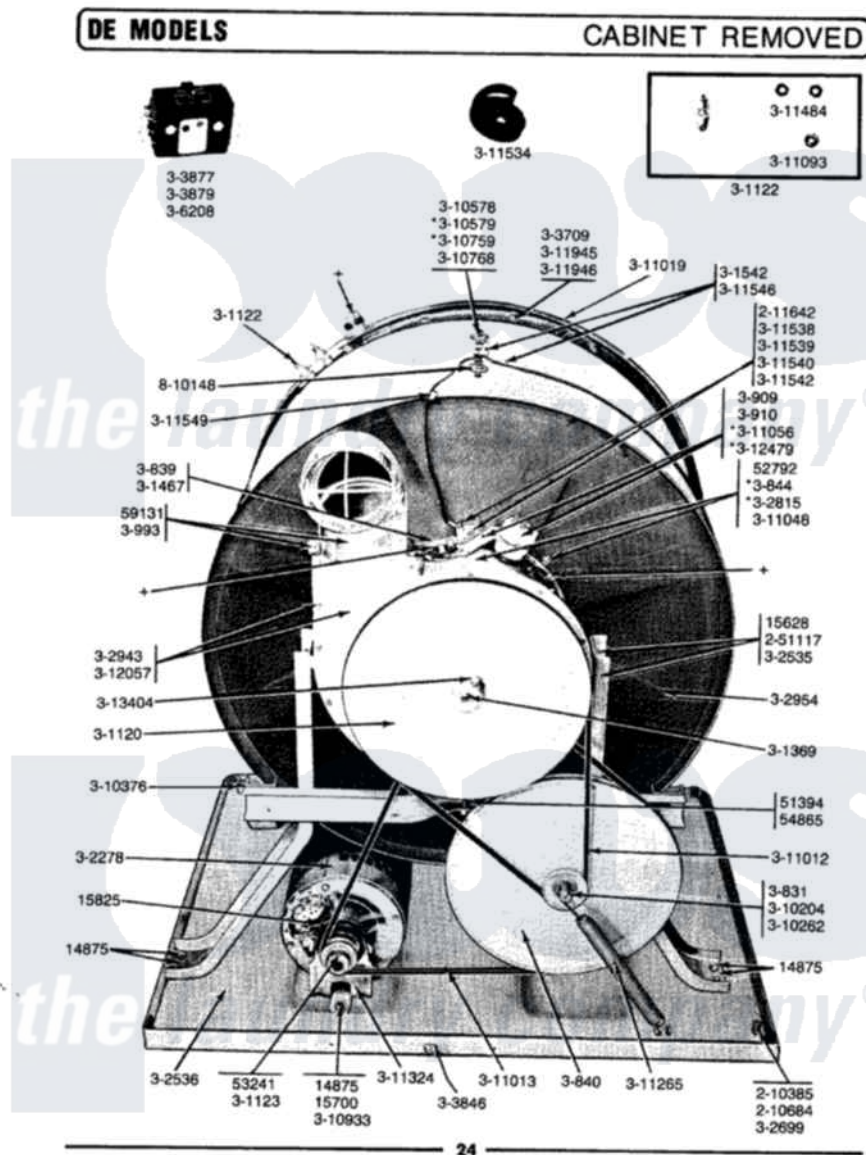

Maytag DE406 02 - CABINET REMOVED

Maytag Residential Maytag DE406 Dryer Parts Parts Diagram 02 - CABINET REMOVED
 Click on the part number to view part

Item	Original Part Number	Replaced By	Status	Part Description
1	014875		Not Available	CAP SCREW, No.14 X 1/2
2	015628		Not Available	BOLT, 5/16 X 3/4 HEX
3	015700		Not Available	CAP SCREW, 1/4-20 X 1/2
4	Y015825			Clip, Motor To Motor Support
5	051394		Not Available	BOLT, 5/16 X 2-1/8
6	052792			Screw, 1 1/4-20 X 5/16
7	Y053241			Set Screw, Motor Pulley
8	054865		Not Available	LOCK WASHER, 5/16 X 3/32
9	Y059131			Elbow, Venting
10	210385			Lock Nut For Adjustable Leg
11	210684			Foot, Adjustable Leg
12	211642		Not Available	SCREW, No.6-20 X 3/8 INCH
13	300831		Not Available	SHAFT AND SLIDE
14	300839		Not Available	SEAL
15	300840		Not Available	REDUCTION PULLEY
16	Y300844			Exhaust Housing