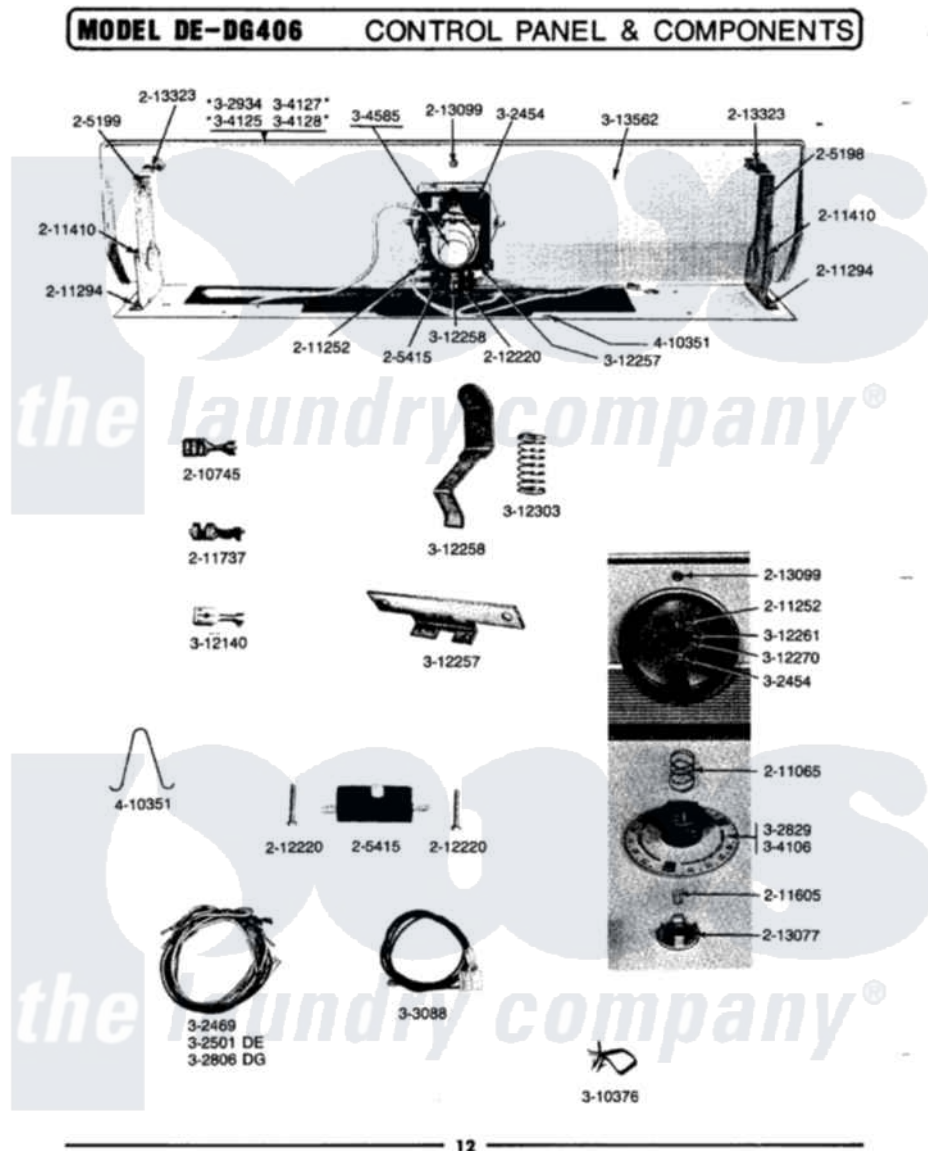

# Maytag DE406 03 - CONTROL PANEL & COMPONENTS

Maytag [Residential Maytag DE406 Dryer Parts](#) Parts Diagram 03 - CONTROL PANEL & COMPONENTS  
 Click on the part number to view part

Item	Original Part Number	Replaced By	Status	Part Description
1	205198		Not Available	BRACKET KIT - LEFT HAND
2	205199		Not Available	BRACKET KIT - RIGHT HAND
3	205415	<a href="#">279347</a>		Switch-Lid
4	<a href="#">210745</a>			Wire Terminal
5	<a href="#">211065</a>			Spring, Index Wheel
6	<a href="#">211252</a>			Screw, Ground Wire
7	211294	<a href="#">90767</a>		Screw, 8A X 3/8 HeX Washer Head Tapping
8	<a href="#">211410</a>			Screw, HeX Head No.8 X 3/8 Inch
9	<a href="#">211605</a>			Bezel, Timer Dial
10	211737	<a href="#">248562</a>		Terminal
11	212220	<a href="#">213501</a>		Screw, No.6-20 X 1-1/8 Inch
12	213077		Not Available	CAP FOR TIMER KNOB
13	<a href="#">213099</a>			Lens For Control Panel
14	<a href="#">213323</a>			Fastener, Exhaust Duct Kit
15	Y302454	<a href="#">33302454</a>		Timer

16	302469	Not Available	HARNES FOR SHROUD
17	302501	Not Available	HARNES
19	<a href="#">Y302829</a>		Timer Dial And Knob
20	302934	Not Available	CONTROL PANEL WITH LENS
21	303088	Not Available	GAS VALVE WIRES WITH PLUG
22	Y304106	Not Available	TIMER DIAL & KNOB, SUN-GLOW
23	304125	Not Available	CONTROL PANEL, SUN-GLOW
24	304127	Not Available	CONTROL PANEL KIT, SEA-MIST
25	304128	<a href="#">WB2X9652</a>	Insulation
26	<a href="#">Y304585</a>		Timer Motor RPR For 305214 Timer Only
27	<a href="#">Y310376</a>		Clip, Door Switch Harness
28	<a href="#">Y312140</a>		Wire Connector
29	312257	Not Available	BRACKET
30	<a href="#">312258</a>		Actuator
31	312261	Not Available	WASHER
32	<a href="#">Y312270</a>		Clip, Spring Retainer
33	<a href="#">312303</a>		Spring
34	313562	Not Available	BACK-UP PLATE
35	410351	Not Available	HARNES RETAINER