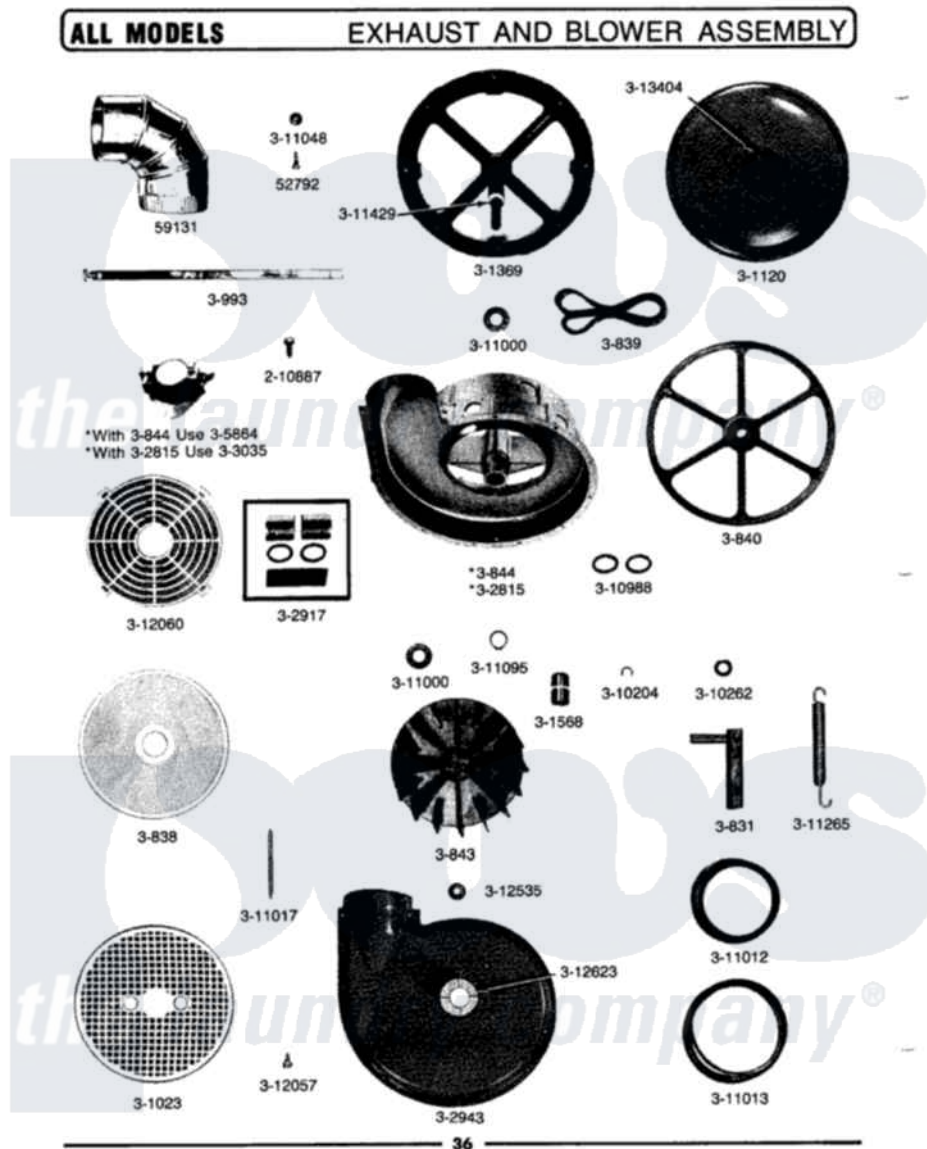

Maytag DE406 04 - EXHAUST & BLOWER ASSEMBLY

Maytag Residential Maytag DE406 Dryer Parts Parts Diagram 04 - EXHAUST & BLOWER ASSEMBLY
 Click on the part number to view part

Item	Original Part Number	Replaced By	Status	Part Description
1	052792			Screw, 1 1/4-20 X 5/16
2	Y059131			Elbow, Venting
3	300831		Not Available	SHAFT AND SLIDE
4	300838			Lint Screen
5	300839		Not Available	SEAL
6	300840		Not Available	REDUCTION PULLEY
7	300843		Not Available	IMPELLER
8	300993	W10311986		Dishrack
9	301023			Lint Screen Retainer
10	Y301120			Drum Pulley
11	301369		Not Available	SHAFT WITH SPIDER
12	301568		Not Available	BEARING F/BAKELITE IMPELLER NA
13	Y302815			Blower Housing With Bearing
14	302917		Not Available	BEARING KIT - DRUM
15	302943			COVER WITH LINT SEAL- BLOWER

16	303035		Regulating Thermostat
17	310204	Not Available	SNAP RING
18	310262		Washer
20	310988		O Ring Seal
21	311000		Washer
22	Y311012		Drive Belt
23	Y311013		Motor Belt
24	Y311017		Retainer Spring
25	311048	Not Available	WASHER, ALUMINUM
26	311095	Not Available	RETAINING RING
27	311265		Spring
28	Y311429		Nylon Spacer Collar
29	Y312057	910624	Screw
31	Y312060	Not Available	SHIELD FOR SPIDER---C
32	Y312623		Lint Seal - Blower Covers
33	Y313404	Y301120	Drum Pulley
34	210887	12990527	Screw-Sm/Hex
35	Y300844		Exhaust Housing
38	305864		Thermostat Kit
39	311056		Lamp Support
41	312535		Washer, Vault Mounting Brk.