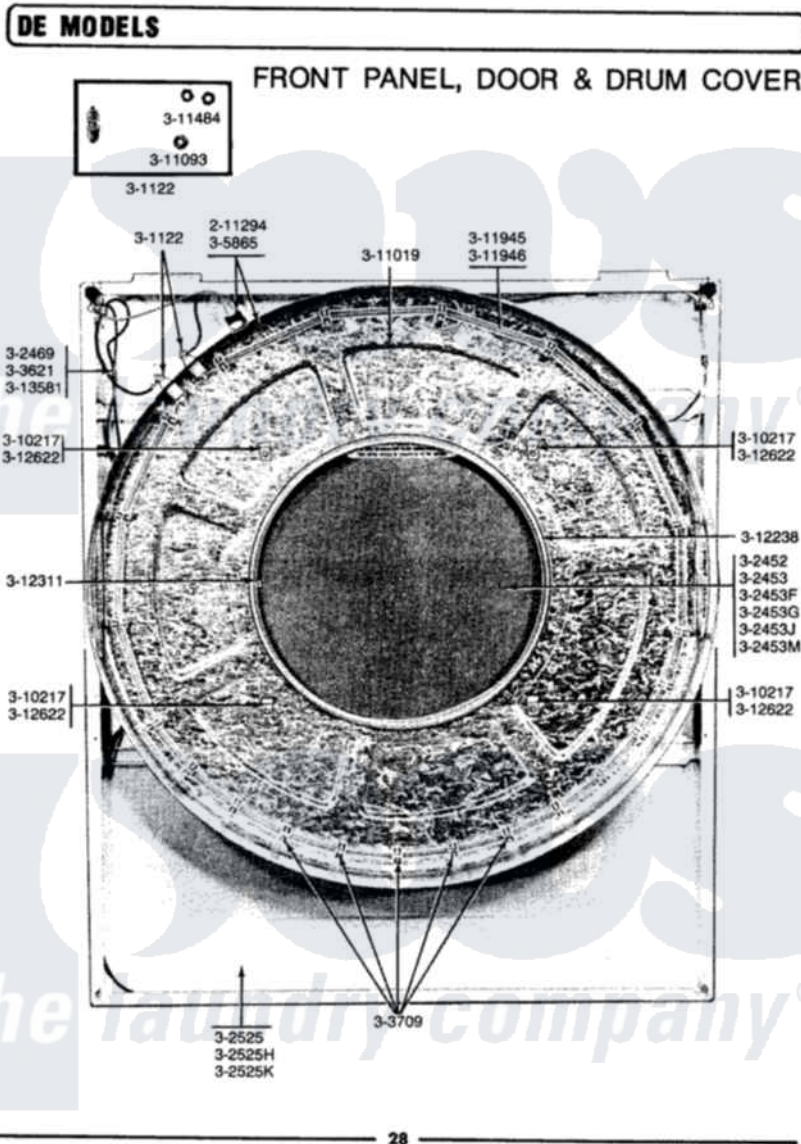

# Maytag DE406 05 - FRONT PANEL, DOOR & DRUM COVER

28

Maytag Residential Maytag DE406 Dryer Parts Parts Diagram 05 - FRONT PANEL, DOOR & DRUM COVER  
 Click on the part number to view part

Item	Original Part Number	Replaced By	Status	Part Description
1	211294	<a href="#">90767</a>		Screw, 8A X 3/8 HeX Washer Head Tapping
2	301122	<a href="#">Y304596</a>		Terminal Insulator Assembly
3	<a href="#">302452</a>			Door Liner
4	302453		Not Available	DOOR-WHITE
5	302453F		Not Available	DOOR-LIGHT GOLD
6	302453G		Not Available	DOOR-DARK GOLD
7	302453J		Not Available	DOOR-LIGHT AVOCADO
8	302453M		Not Available	DOOR-HARVEST WHEAT
9	302469		Not Available	HARNES FOR SHROUD
10	302525		Not Available	FRONT PANEL-WHITE
11	302525H		Not Available	FRONT PANEL-SHADED GOLD
12	302525K		Not Available	FRONT PANEL-SHADED AVOCADO
14	<a href="#">303709</a>			Clip And Insulator Assembly
15	<a href="#">305865</a>			High Limit Thermostat-W

16	310217		Not Available	No Longer Available
17	311019	<a href="#">Y311946</a>		Heater Wire 240 Volt
18	<a href="#">311093</a>			Washer, Terminal Connection
19	311484	<a href="#">112432</a>		Nut
20	<a href="#">Y311945</a>			Heater Wire 208 Volt
21	<a href="#">Y311946</a>			Heater Wire 240 Volt
22	<a href="#">312238</a>			Door Seal
23	312311	<a href="#">312311MAY</a>		Screw
24	312622	<a href="#">22001496</a>		Front Panel Fastener And Screw
25	<a href="#">313581</a>			Sleeve For Door Wires