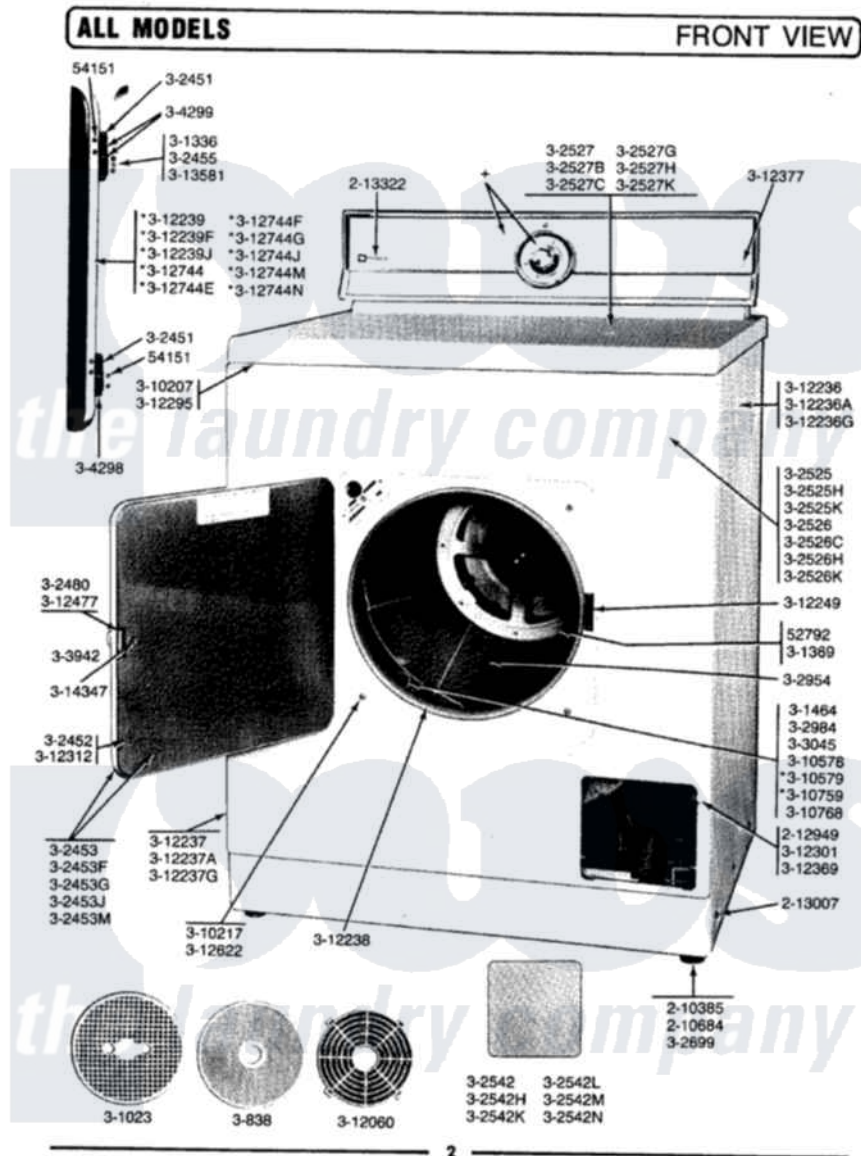

Maytag DE406 06 - FRONT VIEW

Maytag Residential Maytag DE406 Dryer Parts Parts Diagram 06 - FRONT VIEW

Click on the part number to view part

Item	Original Part Number	Replaced By	Status	Part Description
1	052792			Screw, 1 1/4-20 X 5/16
2	054151			Screw, No.4-40 X 1/4
3	210385			Lock Nut For Adjustable Leg
4	210684			Foot, Adjustable Leg
5	212949	22001866		Screw, Relay
6	213007			Xfor Cabinet See Cabinet, Back
7	213322		Not Available	MAYTAG DECAL
8	214697			Easy-Grip Knob
9	300838			Lint Screen
10	301023			Lint Screen Retainer
12	301369		Not Available	SHAFT WITH SPIDER
14	302451			Hinge Assembly
15	302452			Door Liner
16	302453		Not Available	DOOR-WHITE
17	302453F		Not Available	DOOR-LIGHT GOLD
18	302453G		Not Available	DOOR-DARK GOLD