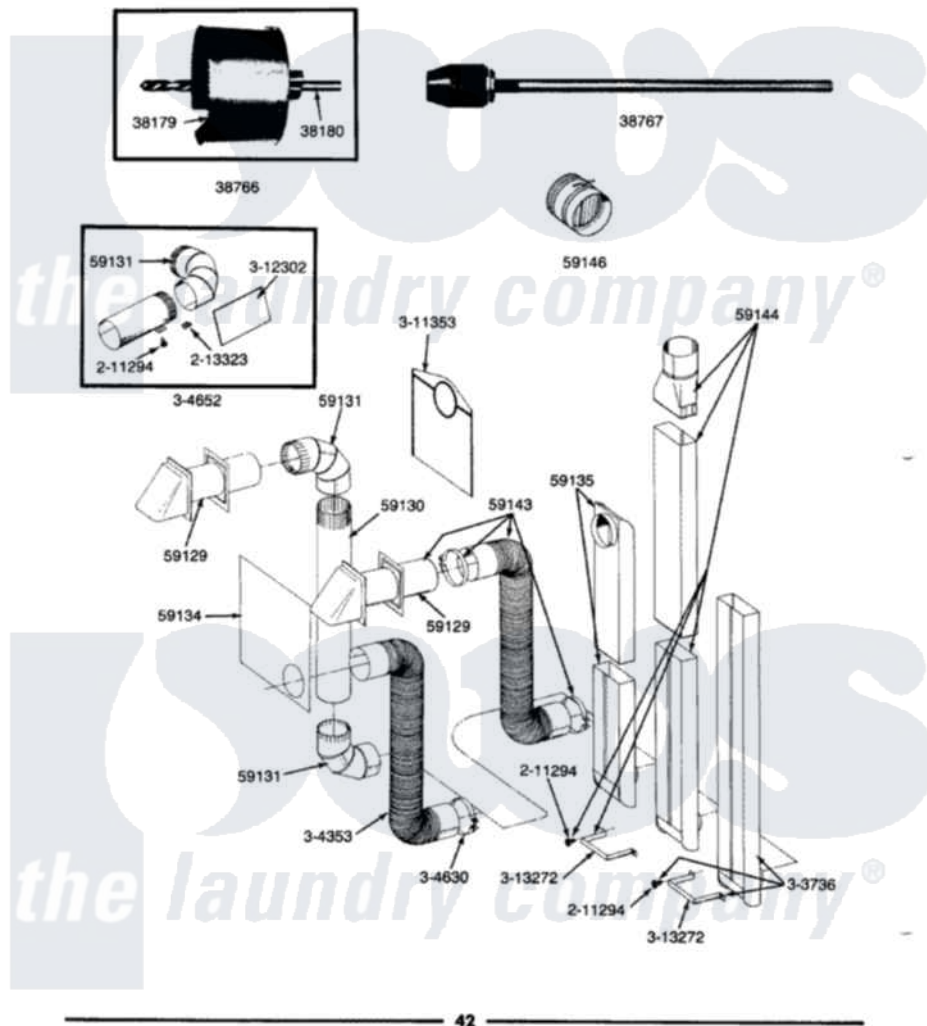

**ALL MODELS** **INSTALLATION ACCESSORIES**

Maytag Residential Maytag DE406 Dryer Parts Parts Diagram 07 - INSTALLATION ACCESSORIES  
 Click on the part number to view part

Item	Original Part Number	Replaced By	Status	Part Description
1	038179		Not Available	BLADE, SAW
2	038180		Not Available	REPLACEMENT DRILL
3	038766		Not Available	HOLE SAW W/DRILL BIT
4	<a href="#">038767</a>			Extension Chuck, Drill
5	Y059129	<a href="#">4396007RW</a>		Vent Hood
6	<a href="#">Y059130</a>			Pipe, Venting
7	<a href="#">Y059131</a>			Elbow, Venting
8	Y059134			PLATE, ALUM. WINDOW (15" X 20")
9	<a href="#">Y059135</a>			Vent Duct Assembly
10	<a href="#">Y059143</a>			Flexible Vent Kit
11	059144		Not Available	RECTANGULAR VENT KIT
12	059146		Not Available	DAMPER, BACK DRAFT
13	211294	<a href="#">90767</a>		Screw, 8A X 3/8 Hex Washer Head Tapping
14	<a href="#">213323</a>			Fastener, Exhaust Duct Kit
15	303736		Not Available	EXHAUST DEFLECTOR KIT

16	Y304353	<a href="#">4396010RP</a>	6ft Scvent
17	<a href="#">Y304630</a>		Clamp, Flexible Duct
18	311147	Not Available	EXHAUST DEFLECTOR
19	311353	Not Available	BAG, LINT (DACRON)
20	<a href="#">313272</a>		Bracket, Exhaust Deflector
21	313766	Not Available	COUPLER FOR VENT DUCT