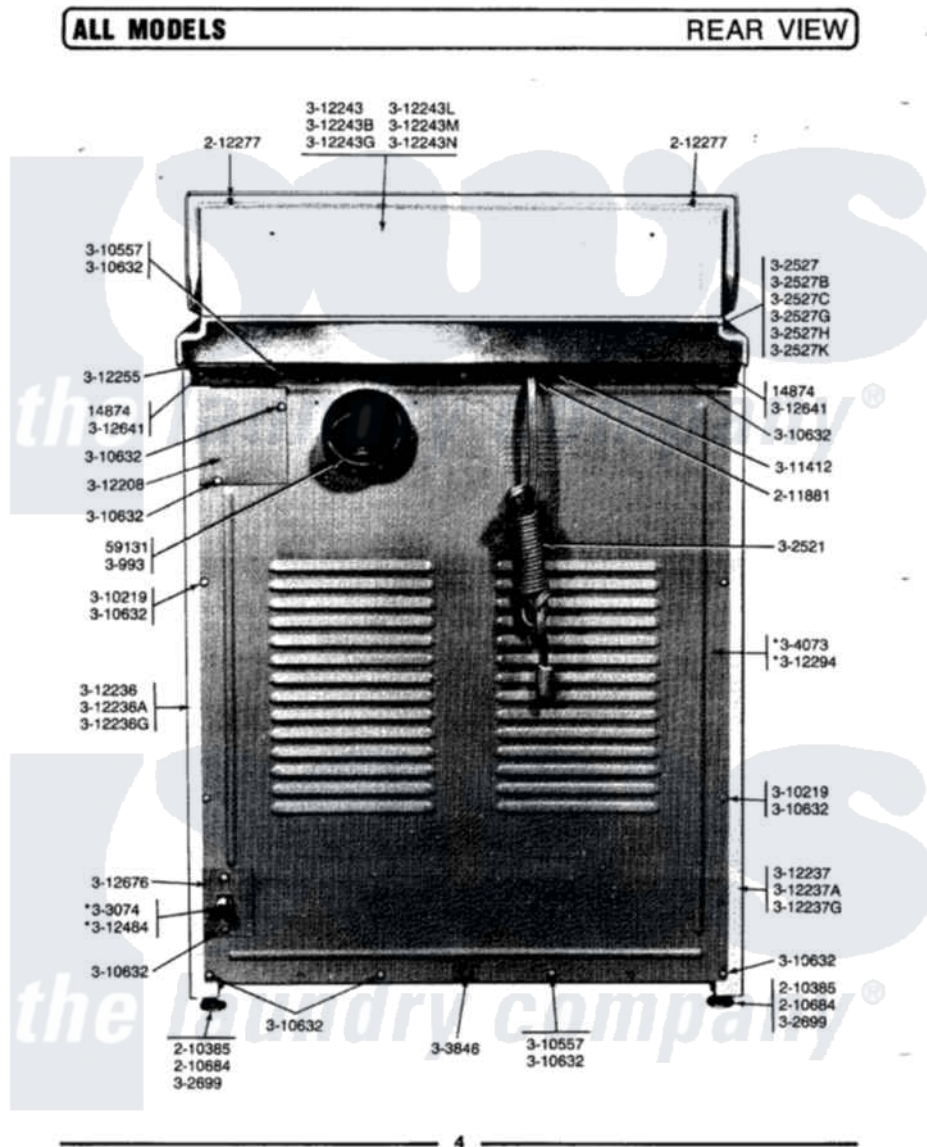

Maytag DE406 08 - REAR VIEW

Maytag Residential Maytag DE406 Dryer Parts Parts Diagram 08 - REAR VIEW
 Click on the part number to view part

Item	Original Part Number	Replaced By	Status	Part Description
1	Y059131			Elbow, Venting
2	Y201808			Converter
3	210385			Lock Nut For Adjustable Leg
4	210684			Foot, Adjustable Leg
6	300993	W10311986		Dishrack
7	301548			Clamp, Ground Wire
9	302527		Not Available	TOP COVER-WHITE
10	302527B		Not Available	TOP COVER-DARK COPPERTONE
11	302527C		Not Available	TOP COVER-SHADED COPPERTONE
12	Y311423	489483		Screw 10-32 X 1/2
13	302527H		Not Available	TOP COVER-SHADED GOLD
14	302527K		Not Available	TOP COVER-SHADED AVOCADO
15	Y302699	22003428		Leg, Adjustable
16	303074		Not Available	PIPE AND BRACKET ASSEMBLY