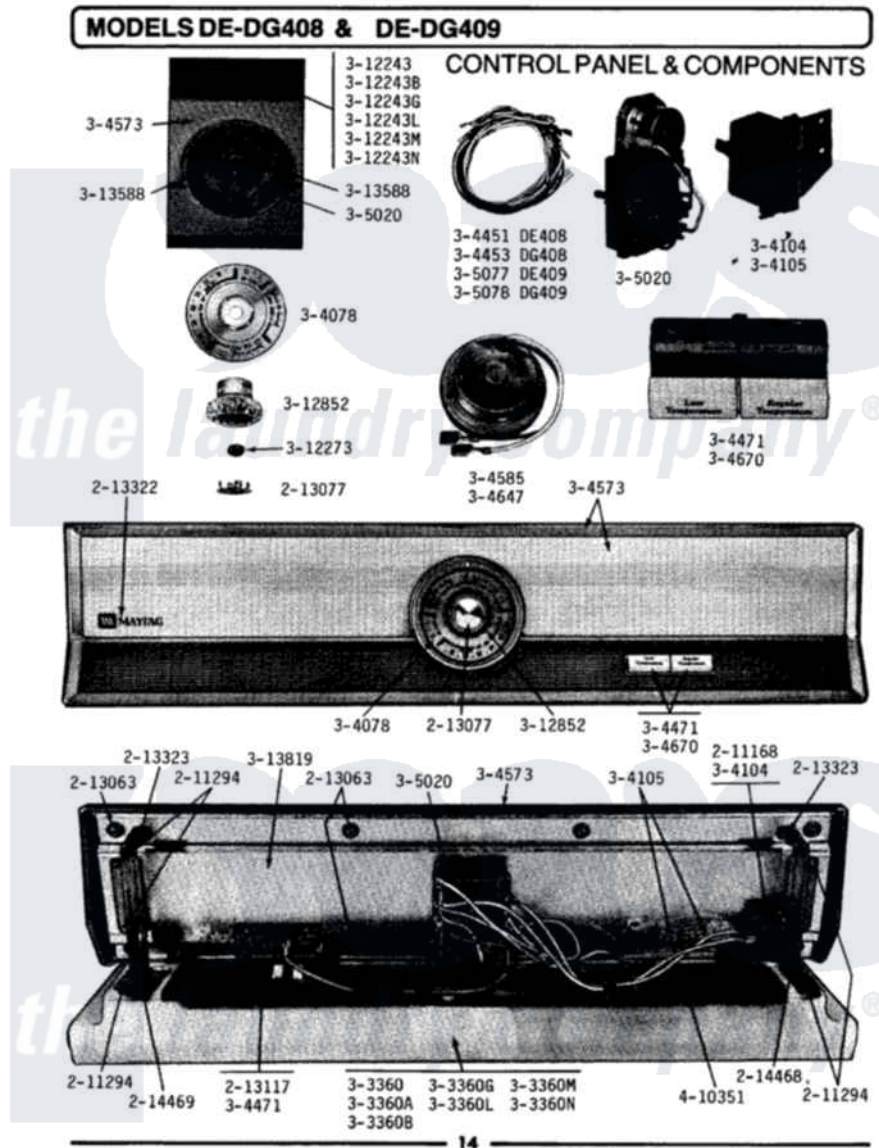

Maytag DE408 01 - CONTROLS & COMPONENTS

Maytag Residential Maytag DE408 Dryer Parts Parts Diagram 01 - CONTROLS & COMPONENTS
 Click on the part number to view part

Item	Original Part Number	Replaced By	Status	Part Description
1	211168	W10139210		Screw, 8-18 X 5/16
2	211294	90767		Screw, 8A X 3/8 HeX Washer Head Tapping
3	213063	703431		Palnut
4	213077		Not Available	CAP FOR TIMER KNOB
5	213117	67006908		Screw, Ice Rack
6	213322		Not Available	MAYTAG DECAL
7	213323			Fastener, Exhaust Duct Kit
8	214468		Not Available	BRACKET-LEFT HAND
9	214469		Not Available	BRACKET-RIGHT HAND
10	303360		Not Available	TOP COVER-WHITE
11	303360A		Not Available	TOP COVER-DARK AVOCADO
12	303360B		Not Available	TOP COVER-DARK COPPERTONE
13	303360G		Not Available	TOP COVER-DARK GOLD
14	303360L		Not Available	TOP COVER-ALMOND

15	303360M		Not Available	TOP COVER-HARVEST WHEAT
16	303360N		Not Available	TOP COVER-FRESH AVOCADO
17	304078		Not Available	TIMER DIAL, SUN-GLOW
18	Y304104			Buzzer
19	304105		Not Available	BUZZER HARNESS
20	304451		Not Available	MAIN WIRE HARNESS
22	Y304471			Temperature Switch
23	304573	4314961		Swtch-Lite
24	Y304585			Timer Motor RPR For 305214 Timer Only
25	304646		Not Available	TIMER MOTOR
26	304670			Button Kit
27	Y305020		Not Available	TIMER
28	305077		Not Available	WIRE HARNESS
29	305078		Not Available	WIRE HARNESS
30	312243		Not Available	CONTROL COVER-WHITE
31	312243B		Not Available	CONTROL COVER-DK COPPERTONE
32	312243G		Not Available	CONTROL COVER-DARK GOLD
33	312243L		Not Available	CONTROL COVER-ALMOND
34	312243M		Not Available	CONTROL COVER-HARVEST WHEAT
35	312243N		Not Available	CONTROL COVER-FRESH AVOCADO
36	312273			Nut, Control Knob
37	312852			Selector Knob-Clear Acrylic
38	Y313588	488234		Screw 8-32 X 1/4
39	313819		Not Available	BACK-UP PLATE
40	410351		Not Available	HARNESS RETAINER