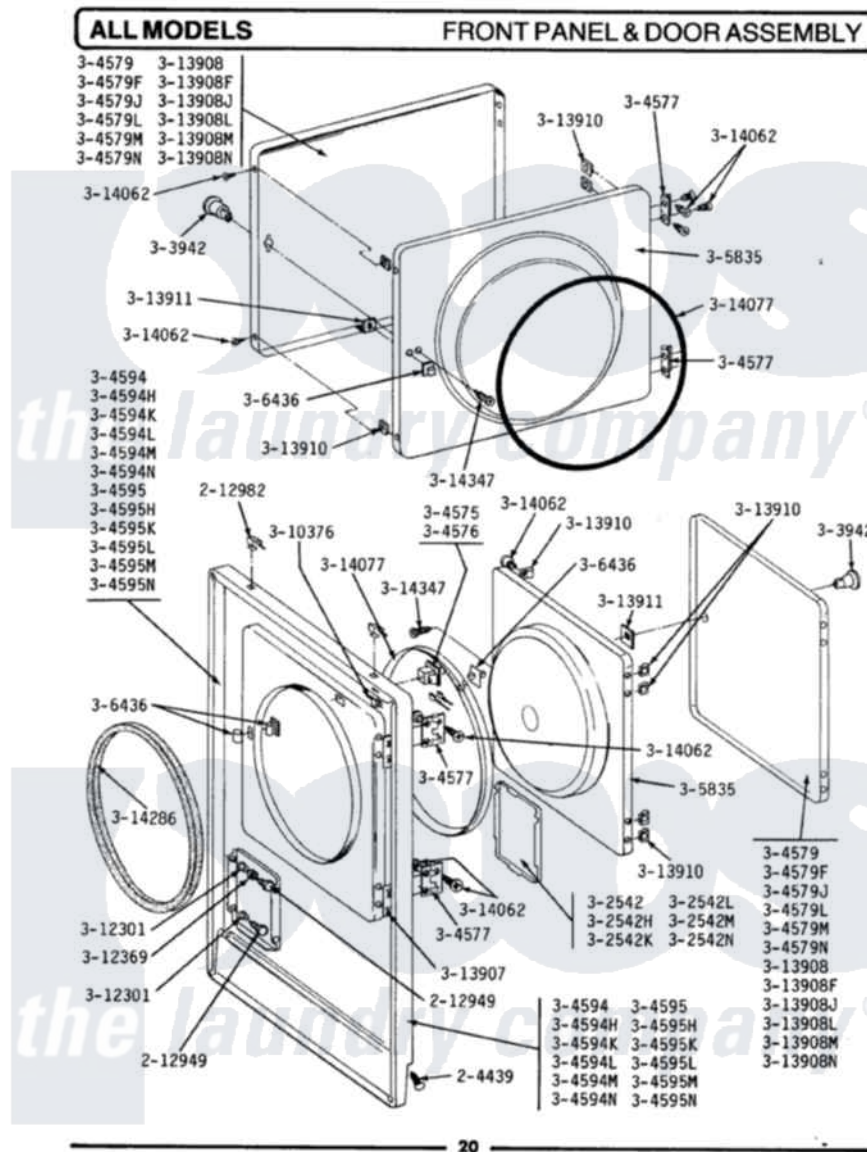

Maytag DE408 02 - FRONT PANEL & DOOR ASSEMBLY

Maytag Residential Maytag DE408 Dryer Parts Parts Diagram 02 - FRONT PANEL & DOOR ASSEMBLY
 Click on the part number to view part

Item	Original Part Number	Replaced By	Status	Part Description
1	204439			Screw And Fstner Assembly
3	212982	22001650		Fastener, Spring
10	303942		Not Available	KNOB AND SCREW
11	Y304575	W10169313		Switch-Dor
13	Y304577	33001230		Hinge, Door
14	Y304579			DOOR (WHT)
15	304579F		Not Available	DOOR-LIGHT GOLD
16	304579J		Not Available	DOOR-LIGHT AVOCADO
17	304579L		Not Available	DOOR-ALMOND
18	304579M		Not Available	DOOR-HARVEST WHEAT
19	304579N		Not Available	DOOR-FRESH AVOCADO
26	304595	3369903		Dishrack
27	304595H		Not Available	FRONT PANEL-SHADED GOLD
28	304595K		Not Available	FRONT PANEL-SHADED AVOCADO
29	304595L		Not Available	FRONT PANEL-ALMOND

30	304594M	3369903		Dishrack
31	304594N		Not Available	FRONT PANEL-FRESH AVOCADO
32	305835		Not Available	INNER DOOR WITH KNOB & SCRE
33	306436			Door Latch Kit--W
34	Y310376			Clip, Door Switch Harness
37	Y313340			LABEL, LINT SCREEN INSTRUCTION
38	Y313907			Fastener, Twin
39	Y313908			DOOR PANEL-WHITE
40	313908F		Not Available	DOOR PANEL-LIGHT GOLD
41	313908J		Not Available	DOOR PANEL-LIGHT AVOCADO
42	313908L		Not Available	DOOR PANEL-ALMOND
43	313908M		Not Available	DOOR PANEL-HARVEST WHEAT
44	313908N		Not Available	DOOR PANEL-FRESH AVOCADO
45	Y313910			Clip, Door Liner To Outer Panel
46	Y313911			Door Strike Retainer
47	Y313927			INSTRUCTION LABEL
48	Y314062			Screw, Door Hinge And Panel
49	314077			Door Seal
50	314119		Not Available	GAS IGNITION LABEL
51	314286			Seal For Front Panel
52	314347	400021-1		Screw