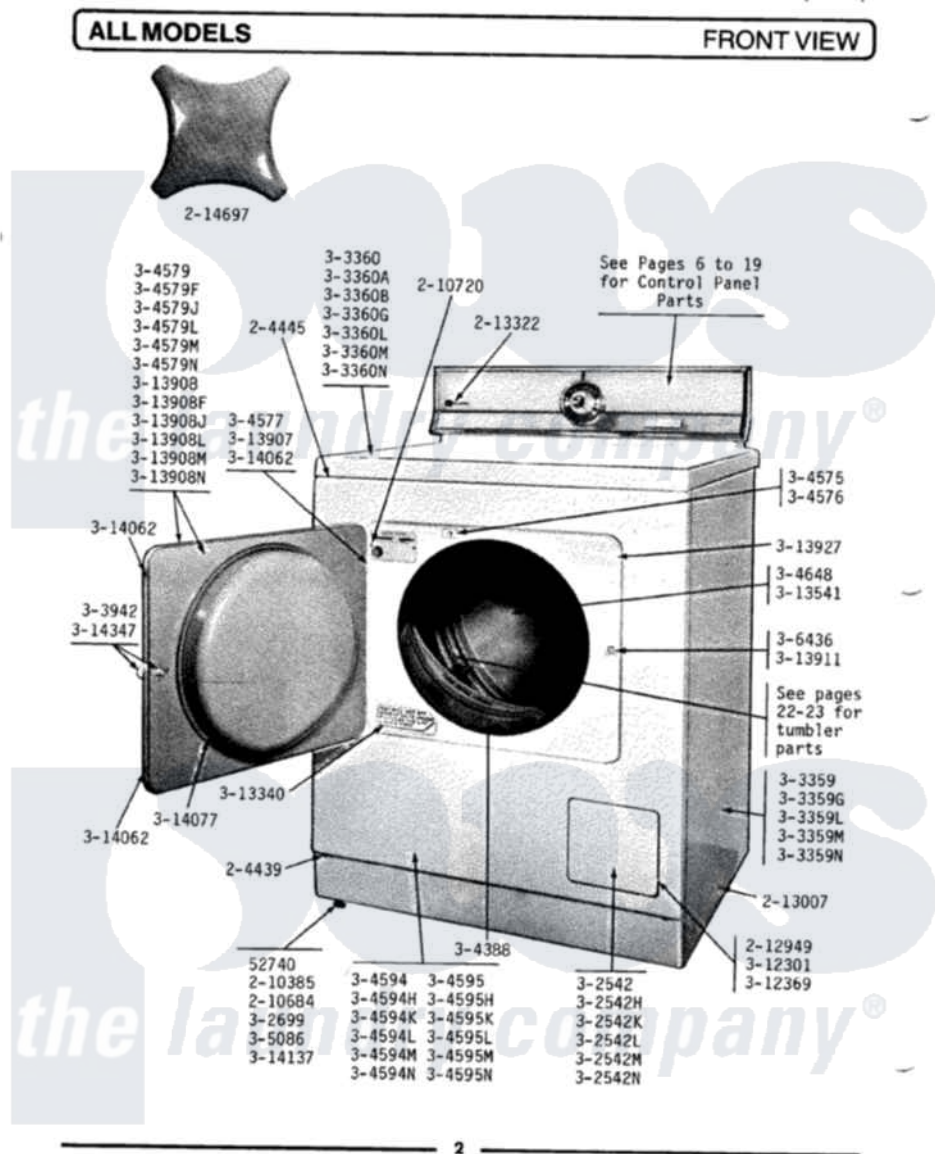

Maytag DE408 03 - FRONT VIEW

Maytag [Residential Maytag DE408 Dryer Parts](#) Parts Diagram 03 - FRONT VIEW
 Click on the part number to view part

Item	Original Part Number	Replaced By	Status	Part Description
1	Y052740	62739		Nut, Lock
2	204439			Screw And Fstner Assembly
3	204445			Screw And Fastener Assembly
4	210385			Lock Nut For Adjustable Leg
5	210684			Foot, Adjustable Leg
6	210720			Rivet, Bearing To Tumbler Frnt
7	212949	22001866		Screw, Relay
8	213007			Xfor Cabinet See Cabinet, Back
9	213322		Not Available	MAYTAG DECAL
10	214697			Easy-Grip Knob
17	Y302699	22003428		Leg, Adjustable
18	303359		Not Available	CABINET-WHITE
19	303359G		Not Available	CABINET-DARK GOLD
20	303359L		Not Available	CABINET-ALMOND
21	303359M		Not Available	CABINET-HARVEST WHEAT
22	303359N		Not Available	CABINET-FRESH AVOCADO