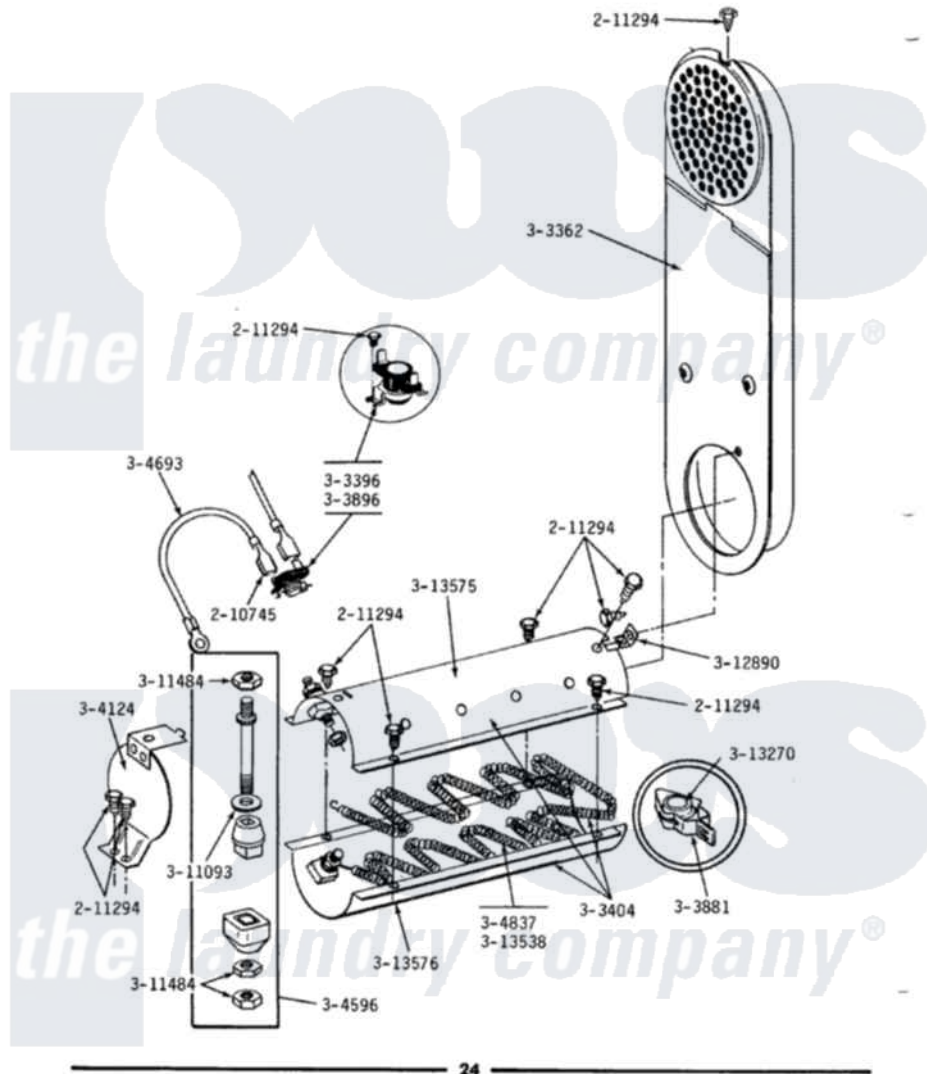

Maytag DE408 04 - INLET DUCT & HEATER ASSEMBLY

ALL DE MODELS INLET DUCT & HEATER ASSEMBLY

24

Maytag Residential Maytag DE408 Dryer Parts Parts Diagram 04 - INLET DUCT & HEATER ASSEMBLY
 Click on the part number to view part

Item	Original Part Number	Replaced By	Status	Part Description
1	210745			Wire Terminal
2	211294	90767		Screw, 8A X 3/8 HeX Washer Head Tapping
3	Y303362			Inlet Duct Assembly - DE
4	303396			Thermostat, Hi-Limit
5	Y303404			Heater Assembly Complete
6	Y303881			Clip And Insulator Assembly
7	303896			Hi-Limit Thermostat-Canada
8	304124		Not Available	HEATER SHIELD
9	Y304596			Terminal Insulator Assembly
10	Y304693			Jumper Wire
11	Y304837	W10116793		Element
12	311093			Washer, Terminal Connection
13	311484	112432		Nut
14	Y312890			Retainer, Heater Chamber
15	Y313270			Insulator For Heater Element
16	Y313538			Heater Element 240 Volt