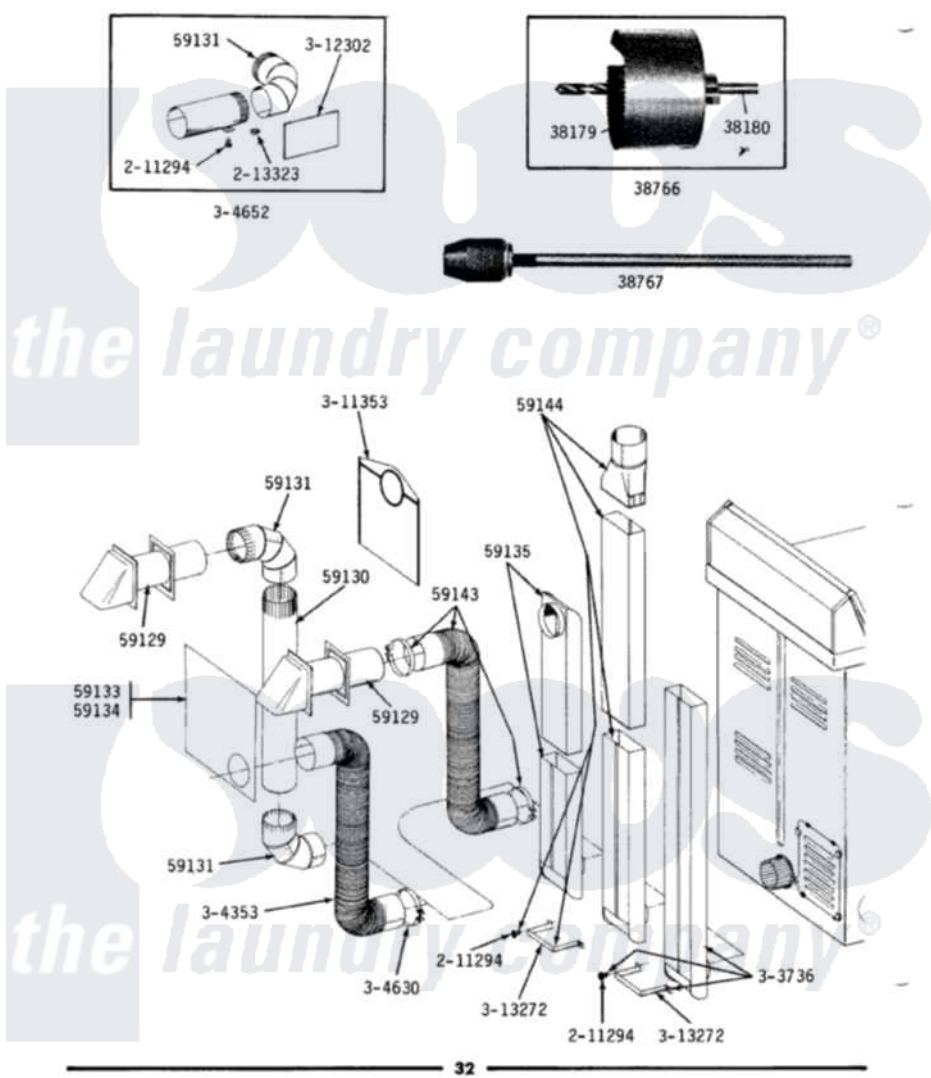

Maytag DE408 05 - INSTALLATION ACCESSORIES

ALL MODELS INSTALLATION ACCESSORIES

Maytag Residential Maytag DE408 Dryer Parts Parts Diagram 05 - INSTALLATION ACCESSORIES
 Click on the part number to view part

Item	Original Part Number	Replaced By	Status	Part Description
1	038179		Not Available	BLADE, SAW
2	038180		Not Available	REPLACEMENT DRILL
3	038766		Not Available	HOLE SAW W/DRILL BIT
4	038767			Extension Chuck, Drill
5	Y059129	4396007RW		Vent Hood
6	Y059130			Pipe, Venting
7	Y059131			Elbow, Venting
8	059133		Not Available	ALUMINUM WINDOW 4X12X18
9	Y059134			PLATE, ALUM. WINDOW (15``X20``)
10	Y059135			Vent Duct Assembly
11	Y059143			Flexible Vent Kit
12	059144		Not Available	RECTANGULAR VENT KIT
13	211294	90767		Screw, 8A X 3/8 HeX Washer Head Tapping
14	213323			Fastener, Exhaust Duct Kit