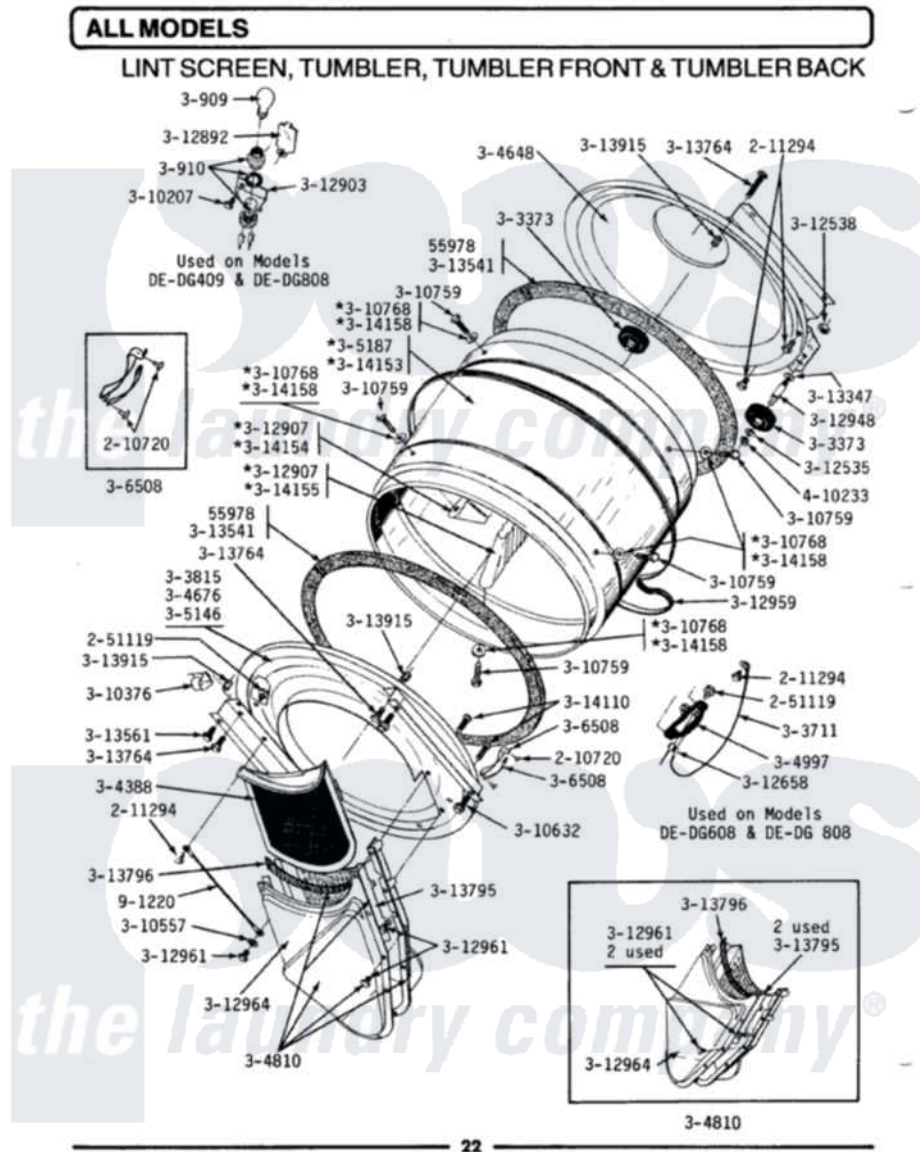

# Maytag DE408 06 - LINT SCREEN, TUMBLER (FRONT & BACK)

Maytag Residential Maytag DE408 Dryer Parts Parts Diagram 06 - LINT SCREEN, TUMBLER (FRONT & BACK)  
 Click on the part number to view part

Item	Original Part Number	Replaced By	Status	Part Description
1	<a href="#">Y053241</a>			Set Screw, Motor Pulley
2	<a href="#">Y055978</a>			Rubber Adhesive, 2 Oz Tube
3	<a href="#">210720</a>			Rivet, Bearing To Tumbler Fmt
8	Y303373	<a href="#">12001541</a>		Drum Roller/Washer Assembly--W
9	<a href="#">Y303711</a>			Sensor Ground Wire
10	Y303815	<a href="#">33001231</a>		Front- Tumbler
11	<a href="#">Y304244</a>			Motor Pulley With Set Screw
12	Y304388	<a href="#">33001003</a>		Screen, Lint
13	Y304648	<a href="#">33001106</a>		Back, Tumbler
15	Y304810		Not Available	OUTLET DUCT ASSEMBLY---S
18	Y305185	<a href="#">6-3051850</a>		Pulley- MO
19	305187		Not Available	TUMBLER W/BAFFLES
20	<a href="#">306508</a>			Tumbler Bearing Kit ---W
22	<a href="#">Y310376</a>			Clip, Door Switch Harness
23	<a href="#">310557</a>			Washer