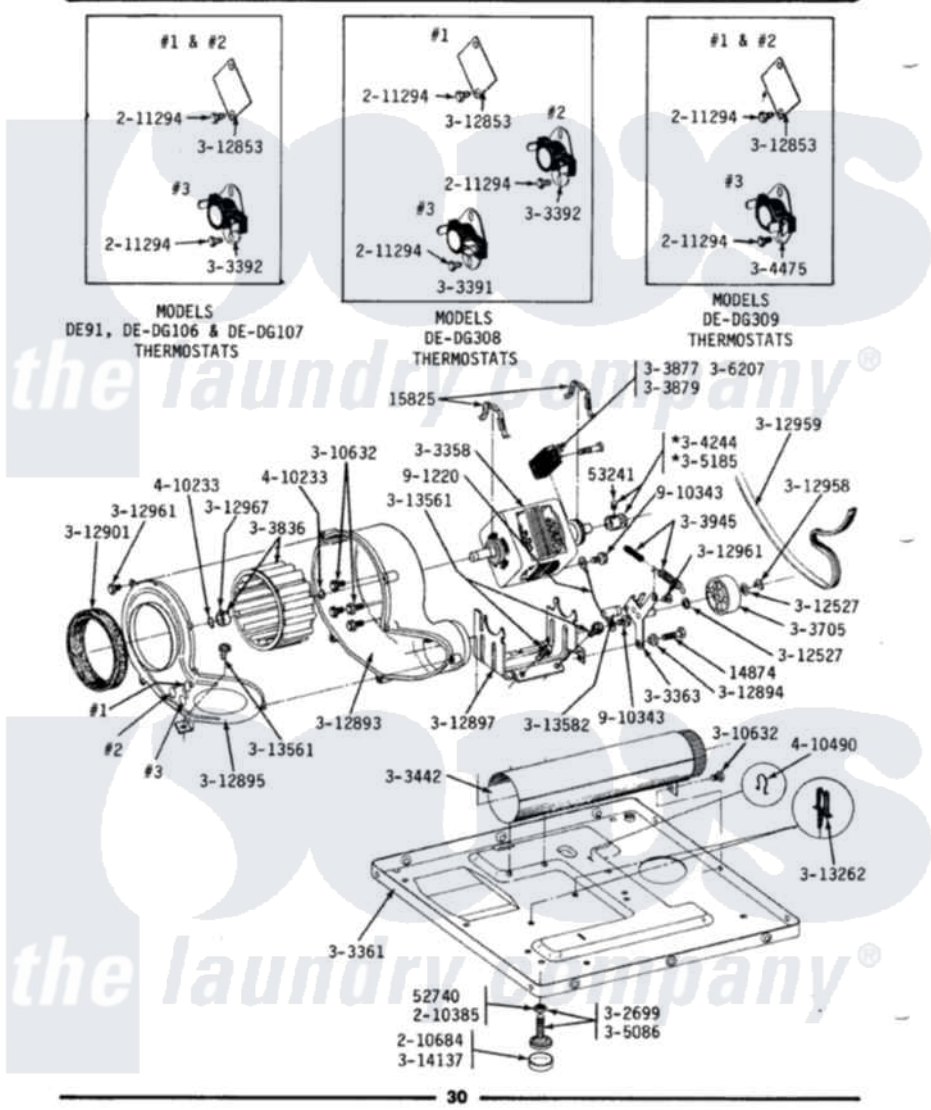

# Maytag DE408 07 - MOTOR, BLOWER, BASE FRAME & THERMOSTATS

## ALL MODELS MOTOR, BLOWER, BASE FRAME & THERMOSTATS

Maytag Residential Maytag DE408 Dryer Parts Parts Diagram 07 - MOTOR, BLOWER, BASE FRAME & THERMOSTATS

Click on the part number to view part

Item	Original Part Number	Replaced By	Status	Part Description
1	<a href="#">Y014874</a>			Screw, Idler Arm And Sleeve
2	<a href="#">Y015825</a>			Clip, Motor To Motor Support
3	Y052740	<a href="#">62739</a>		Nut, Lock
4	<a href="#">Y053241</a>			Set Screw, Motor Pulley
5	<a href="#">210385</a>			Lock Nut For Adjustable Leg
6	<a href="#">210684</a>			Foot, Adjustable Leg
7	211294	<a href="#">90767</a>		Screw, 8A X 3/8 HeX Washer Head Tapping
8	Y302699	<a href="#">22003428</a>		Leg, Adjustable
9	Y303358	<a href="#">W10410999</a>		Motor-Drive
10	Y303361		Not Available	BASE ASSY. (UPPER & LOWER)
11	Y303363	<a href="#">6-3033630</a>		Idler Arm
15	Y303442			EXHAUST DUCT ASSEMBLY
16	Y303705	<a href="#">6-3037050</a>		Pulley- ID
17	<a href="#">Y303836</a>			Blower Wheel Assembly And Clamp