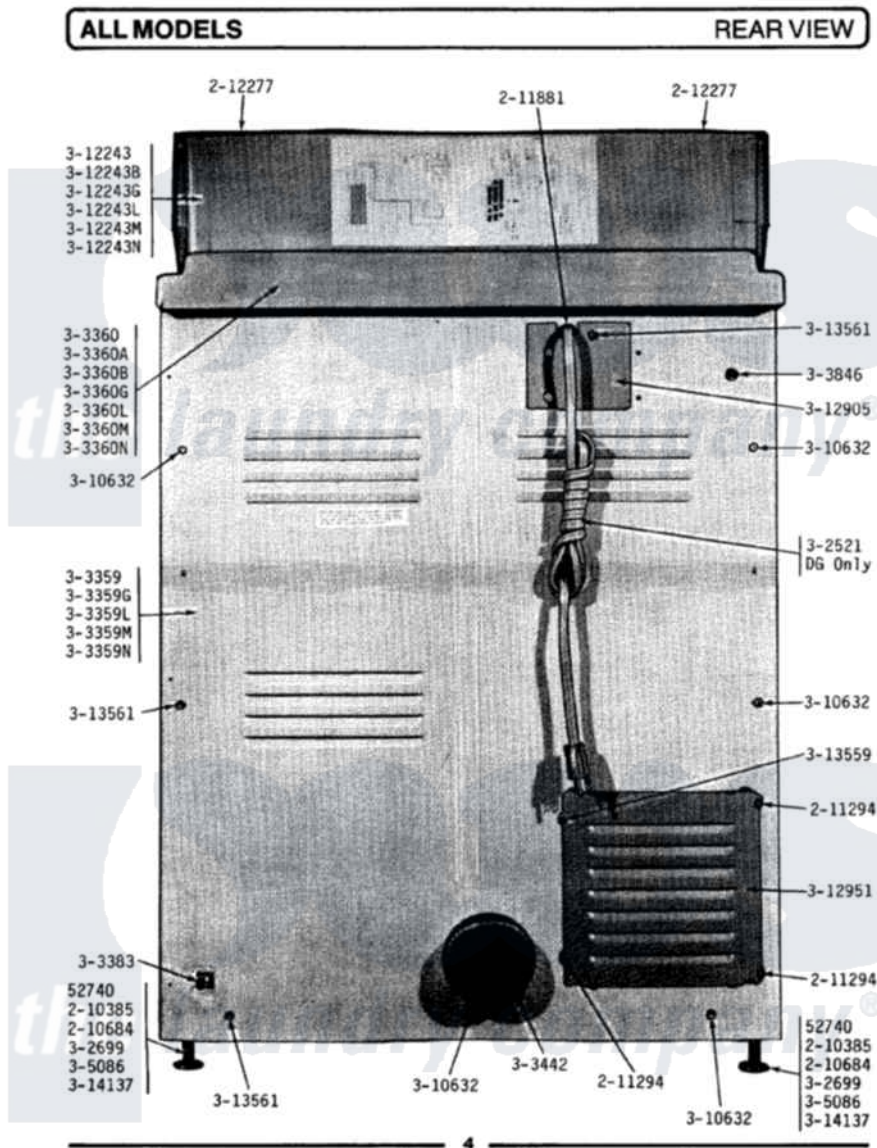

Maytag DE408 08 - REAR VIEW

Maytag Residential Maytag DE408 Dryer Parts Parts Diagram 08 - REAR VIEW
[Click on the part number to view part](#)

Item	Original Part Number	Replaced By	Status	Part Description
1	Y052740	62739		Nut, Lock
2	Y201808			Converter
3	210385			Lock Nut For Adjustable Leg
4	210684			Foot, Adjustable Leg
5	211294	90767		Screw, 8A X 3/8 HeX Washer Head Tapping
7	212277			Screw, No.8 X 1/2 Inch
8	301548			Clamp, Ground Wire
10	Y302699	22003428		Leg, Adjustable
11	303359		Not Available	CABINET-WHITE
12	303359G		Not Available	CABINET-DARK GOLD
13	303359L		Not Available	CABINET-ALMOND
14	303359M		Not Available	CABINET-HARVEST WHEAT
15	303359N		Not Available	CABINET-FRESH AVOCADO
16	303360		Not Available	TOP COVER-WHITE
17	303360A		Not Available	TOP COVER-DARK AVOCADO

18	303360B		Not Available	TOP COVER-DARK COPPERTONE
19	303360G		Not Available	TOP COVER-DARK GOLD
20	303360L		Not Available	TOP COVER-ALMOND
21	303360M		Not Available	TOP COVER-HARVEST WHEAT
22	303360N		Not Available	TOP COVER-FRESH AVOCADO
23	Y303383	33001735		Pipe And Bracket Assembly Series 18 Not Needed Use Vavle
24	Y303442			EXHAUST DUCT ASSEMBLY
25	303846	22003781		Screw, Ground Strap
26	Y305086			Adjustable Leg And Nut
27	Y310632	1163839		Screw
28	311155			Ground Wire And Clamp
29	Y311270			Washer, Terminal Block
30	Y311423	489483		Screw 10-32 X 1/2
31	311484	112432		Nut
32	Y312184			Strap, Grounding
33	Y312209	W10001200		Screw
34	312243		Not Available	CONTROL COVER-WHITE
35	312243B		Not Available	CONTROL COVER-DK COPPERTONE
36	312243G		Not Available	CONTROL COVER-DARK GOLD
37	312243L		Not Available	CONTROL COVER-ALMOND
38	312243M		Not Available	CONTROL COVER-HARVEST WHEAT
39	312243N		Not Available	CONTROL COVER-FRESH AVOCADO
40	Y312904			Bracket, Terminal Block
41	Y312905		Not Available	COVER, TERMINAL
42	Y312951		Not Available	ACCESS COVER, BACK
43	313122			Screw - Baffle To Tumbler
44	Y313561			Screw---NA
45	Y313559			Screw
46	Y314137			Foot, Rubber
47	400008			Block, Terminal