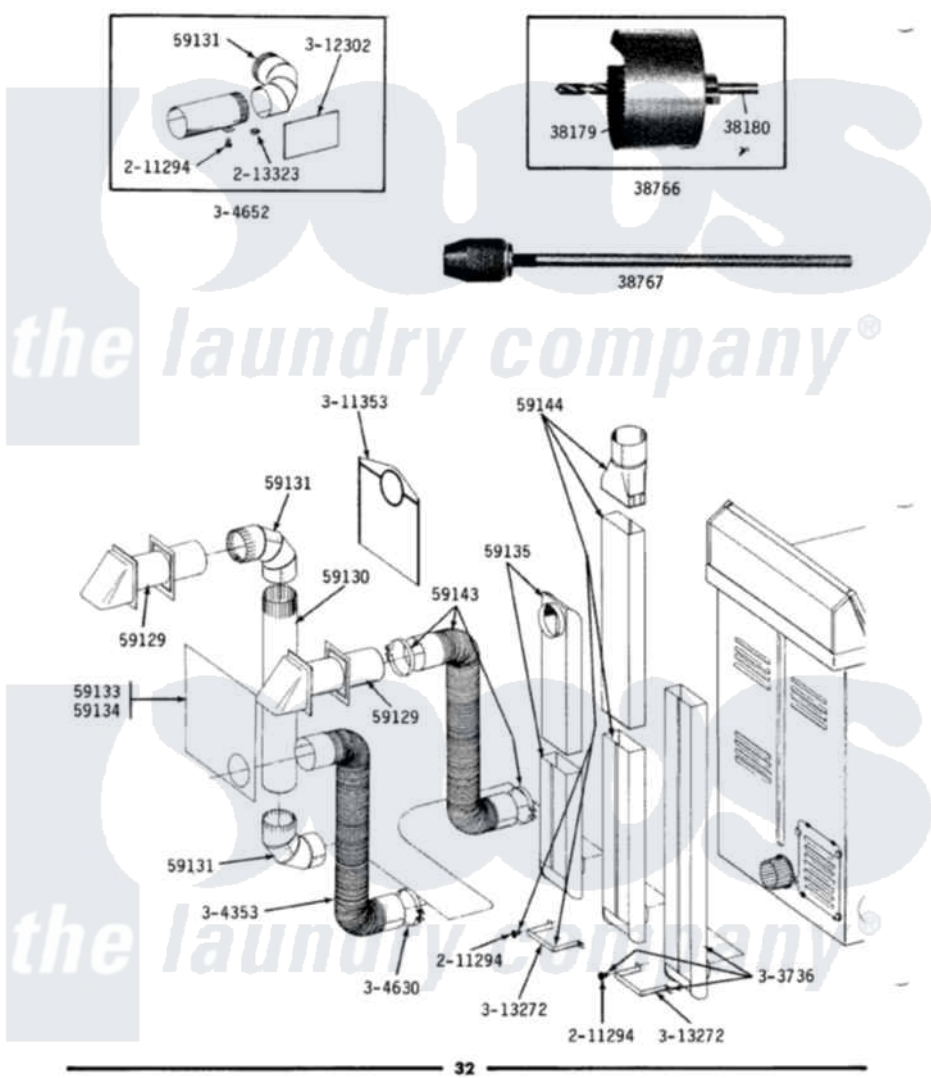

Maytag DE409 05 - INSTALLATION ACCESSORIES

ALL MODELS INSTALLATION ACCESSORIES

Maytag Residential Maytag DE409 Dryer Parts Parts Diagram 05 - INSTALLATION ACCESSORIES
 Click on the part number to view part

Item	Original Part Number	Replaced By	Status	Part Description
1	038179		Not Available	BLADE, SAW
2	038180		Not Available	REPLACEMENT DRILL
3	038766		Not Available	HOLE SAW W/DRILL BIT
4	038767			Extension Chuck, Drill
5	Y059129	4396007RW		Vent Hood
6	Y059130			Pipe, Venting
7	Y059131			Elbow, Venting
8	059133		Not Available	ALUMINUM WINDOW 4X12X18
9	Y059134			PLATE, ALUM. WINDOW (15``X20``)
10	Y059135			Vent Duct Assembly
11	Y059143			Flexible Vent Kit
12	059144		Not Available	RECTANGULAR VENT KIT
13	211294	90767		Screw, 8A X 3/8 HeX Washer Head Tapping
14	213323			Fastener, Exhaust Duct Kit