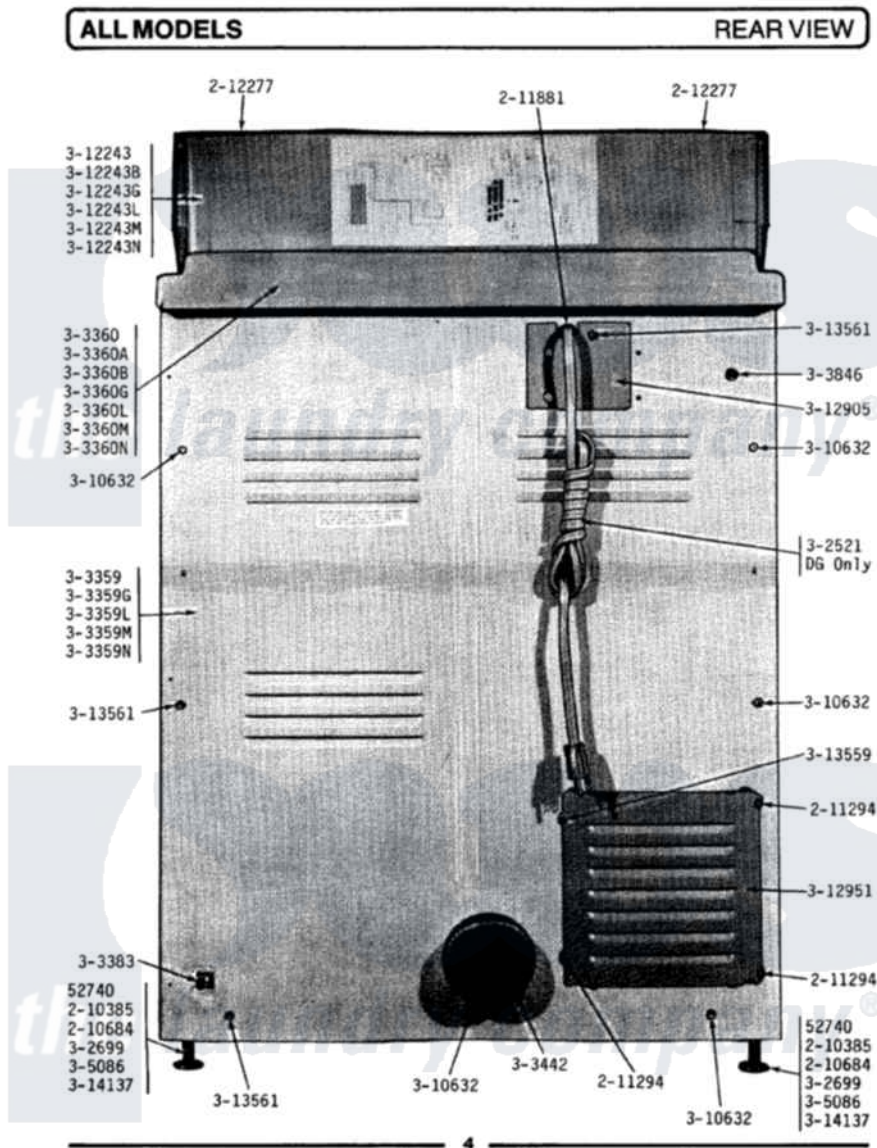

Maytag DE409 08 - REAR VIEW

Maytag Residential Maytag DE409 Dryer Parts Parts Diagram 08 - REAR VIEW
 Click on the part number to view part

Item	Original Part Number	Replaced By	Status	Part Description
1	Y052740	62739		Nut, Lock
2	Y201808			Converter
3	210385			Lock Nut For Adjustable Leg
4	210684			Foot, Adjustable Leg
5	211294	90767		Screw, 8A X 3/8 HeX Washer Head Tapping
7	212277			Screw, No.8 X 1/2 Inch
8	301548			Clamp, Ground Wire
10	Y302699	22003428		Leg, Adjustable
11	303359		Not Available	CABINET-WHITE
12	303359G		Not Available	CABINET-DARK GOLD
13	303359L		Not Available	CABINET-ALMOND
14	303359M		Not Available	CABINET-HARVEST WHEAT
15	303359N		Not Available	CABINET-FRESH AVOCADO
16	303360		Not Available	TOP COVER-WHITE
17	303360A		Not Available	TOP COVER-DARK AVOCADO

18	303360B		Not Available	TOP COVER-DARK COPPERTONE
19	303360G		Not Available	TOP COVER-DARK GOLD
20	303360L		Not Available	TOP COVER-ALMOND
21	303360M		Not Available	TOP COVER-HARVEST WHEAT
22	303360N		Not Available	TOP COVER-FRESH AVOCADO
23	Y303383	33001735		Pipe And Bracket Assembly Series 18 Not Needed Use Vavle
24	Y303442			EXHAUST DUCT ASSEMBLY
25	303846	22003781		Screw, Ground Strap
26	Y305086			Adjustable Leg And Nut
27	Y310632	1163839		Screw
28	311155			Ground Wire And Clamp
29	Y311270			Washer, Terminal Block
30	Y311423	489483		Screw 10-32 X 1/2
31	311484	112432		Nut
32	Y312184			Strap, Grounding
33	Y312209	W10001200		Screw
34	312243		Not Available	CONTROL COVER-WHITE
35	312243B		Not Available	CONTROL COVER-DK COPPERTONE
36	312243G		Not Available	CONTROL COVER-DARK GOLD
37	312243L		Not Available	CONTROL COVER-ALMOND
38	312243M		Not Available	CONTROL COVER-HARVEST WHEAT
39	312243N		Not Available	CONTROL COVER-FRESH AVOCADO
40	Y312904			Bracket, Terminal Block
41	Y312905		Not Available	COVER, TERMINAL
42	Y312951		Not Available	ACCESS COVER, BACK
43	313122			Screw - Baffle To Tumbler
44	Y313561			Screw---NA
45	Y313559			Screw
46	Y314137			Foot, Rubber
47	400008			Block, Terminal