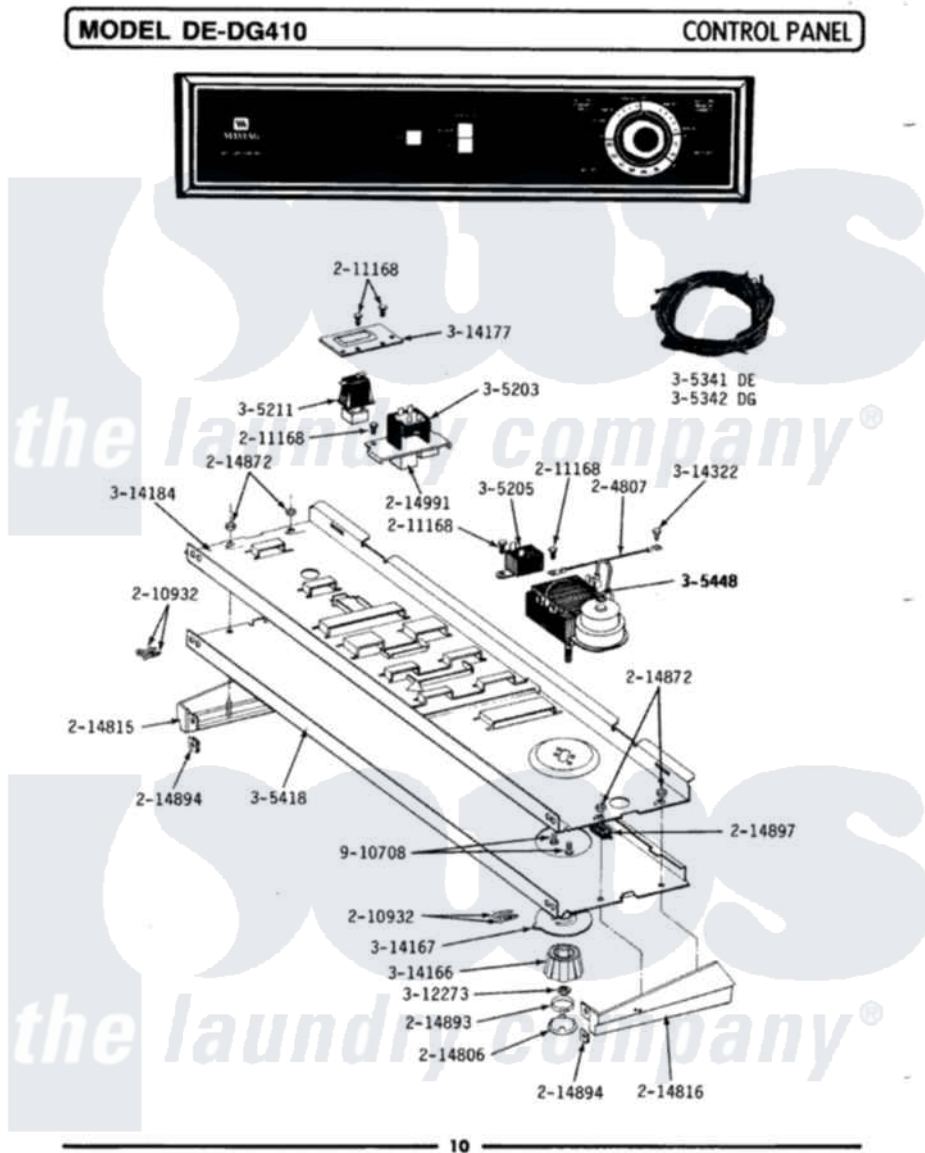

Maytag DE410 01 - CONTROL PANEL

Maytag [Residential Maytag DE410 Dryer Parts](#) Parts Diagram 01 - CONTROL PANEL

[Click on the part number to view part](#)

Item	Original Part Number	Replaced By	Status	Part Description
1	204807			Ground Wire, Supp. Plte To Top Cover
2	210932			Screw, No.8 X 9/16 Ctsk Note: Screw, Inlet Duct
3	211168	W10139210		Screw, 8-18 X 5/16
4	214806		Not Available	CAP FOR TIMER KNOB
5	214815			End Cap F/Control Panel-LH
6	214816			End Cap F/Control Panel-RH
7	214872			Palnut, End Cap Note: Nut, Lamp Holder
8	214893		Not Available	DETENT RING F/TIMER KNOB CA
9	214894			Fastener, End Cap
10	214897			Pad, Control Panel
11	214991			Button For Switch
12	305203		Not Available	TEMPERATURE SELECTOR SWITCH
13	305205	694419		Mini-Buzzer

14	305211		Push To Start Switch
15	305448		Timer
16	305341		Main Wire Harness
17	305342	Not Available	MAIN WIRE HARNESS
18	305418	Not Available	CONTROL PANEL
19	312273		Nut, Control Knob
20	Y314166		Knob For Timer
21	314167	Not Available	TIMER DIAL INDICATOR
22	314177	Not Available	BRACKET FOR START SWITCH
23	314184		Back Up Plate
24	Y314322	211251	Screw, Transformer
25	910708	488234	Screw 8-32 X 1/4