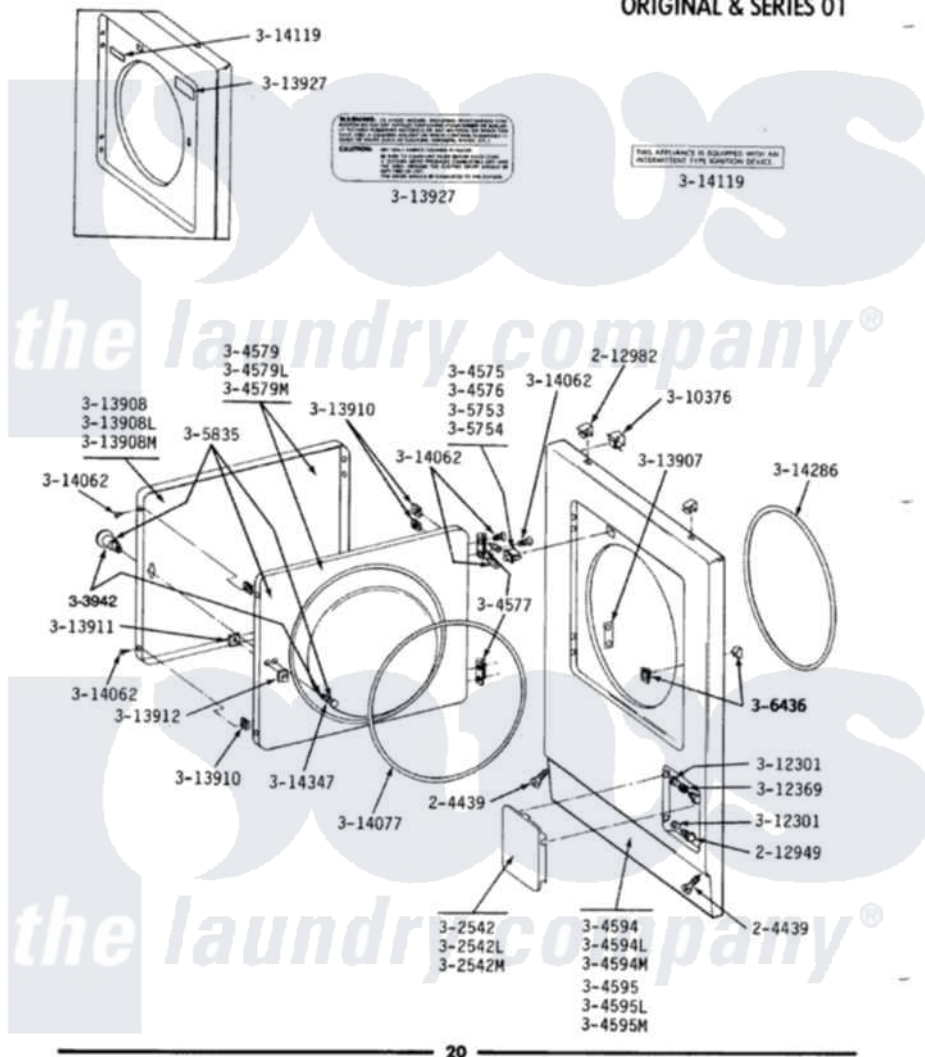

# Maytag DE410 02 - FRONT PANEL & DOOR ASSEMBLY

**MODELS DE-DG110-210-410-510-610-710-810**

**FRONT PANEL & DOOR ASSEMBLY  
ORIGINAL & SERIES 01**

Maytag Residential Maytag DE410 Dryer Parts Parts Diagram 02 - FRONT PANEL & DOOR ASSEMBLY  
Click on the part number to view part

Item	Original Part Number	Replaced By	Status	Part Description
1	<a href="#">204439</a>			Screw And Fstner Assembly
2	212949	<a href="#">22001866</a>		Screw, Relay
3	212982	<a href="#">22001650</a>		Fastener, Spring
4	302542		Not Available	PART NOT USED. (DG ONLY)
5	302542L		Not Available	PART NOT USED. (DG ONLY)
6	302542M		Not Available	ACCESS DOOR-HARVEST WHEAT
7	Y304575	<a href="#">W10169313</a>		Switch-Dor
8	Y304576	<a href="#">W10169313</a>		Switch-Dor
9	Y304577	<a href="#">33001230</a>		Hinge, Door
10	<a href="#">306436</a>			Door Latch Kit--W
11	Y304579			DOOR (WHT)
14	<a href="#">304594</a>			Front Panel-White
15	304594L		Not Available	FRONT PANEL-ALMOND
16	304594M	<a href="#">3369903</a>		Dishrack
17	304595	<a href="#">3369903</a>		Dishrack
20	Y305753	<a href="#">W10169313</a>		Switch-Dor

21	Y305754	<a href="#">W10169313</a>	Switch-Dor
22	305835	Not Available	INNER DOOR WITH KNOB & SCRE
23	303942	Not Available	KNOB AND SCREW
24	<a href="#">Y310376</a>		Clip, Door Switch Harness
25	312301	Not Available	BUSHING FOR ACCESS STUD
26	<a href="#">312369</a>		Sleeve, Access Panel Stud Part Not Used
27	<a href="#">Y313907</a>		Fastener, Twin
28	Y313908		DOOR PANEL-WHITE
31	<a href="#">Y313910</a>		Clip, Door Liner To Outer Panel
32	<a href="#">Y313911</a>		Door Strike Retainer
33	Y313912	<a href="#">306436</a>	Door Latch Kit-W
34	Y313927		INSTRUCTION LABEL
35	<a href="#">Y314062</a>		Screw, Door Hinge And Panel
36	<a href="#">314077</a>		Door Seal
37	314119	Not Available	GAS IGNITION LABEL
38	<a href="#">314286</a>		Seal For Front Panel
39	314347	<a href="#">400021-1</a>	Screw