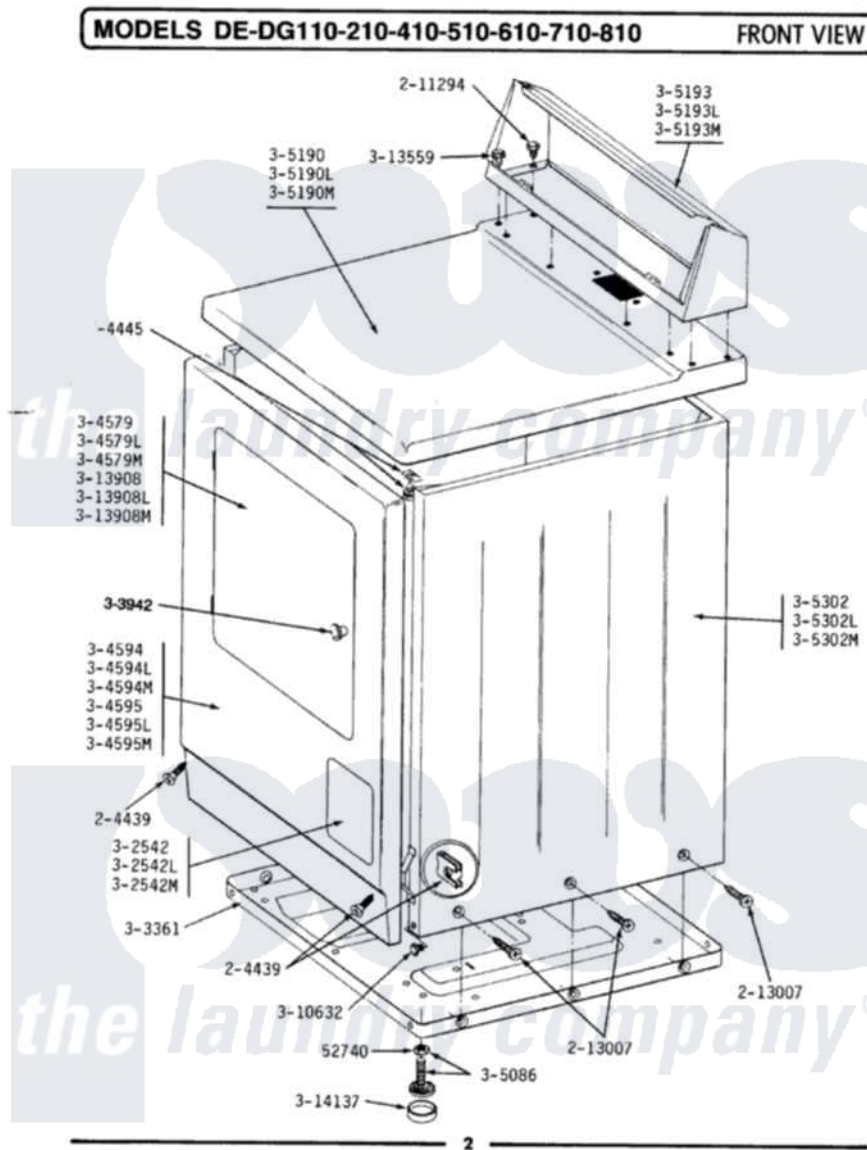

Maytag DE410 03 - FRONT VIEW

Maytag [Residential Maytag DE410 Dryer Parts](#) Parts Diagram 03 - FRONT VIEW
 Click on the part number to view part

Item	Original Part Number	Replaced By	Status	Part Description
1	Y052740	62739		Nut, Lock
2	204439			Screw And Fstner Assembly
3	204445			Screw And Fastener Assembly
4	211294	90767		Screw, 8A X 3/8 HeX Washer Head Tapping
5	213007			Xfor Cabinet See Cabinet, Back
6	302542		Not Available	PART NOT USED. (DG ONLY)
7	302542L		Not Available	PART NOT USED. (DG ONLY)
8	302542M		Not Available	ACCESS DOOR-HARVEST WHEAT
9	Y303361		Not Available	BASE ASSY. (UPPER & LOWER)
10	Y304579			DOOR (WHT)
13	304594			Front Panel-White
14	304594L		Not Available	FRONT PANEL-ALMOND
15	304594M	3369903		Dishrack
16	304595	3369903		Dishrack

19	Y305086		Adjustable Leg And Nut
20	Y305190	307104	Top Cover Assembly
23	Y305193		Console
26	305302	Not Available	CABINET-WHITE
29	303942	Not Available	KNOB AND SCREW
30	Y310632	1163839	Screw
31	Y313559		Screw
32	Y313908		DOOR PANEL-WHITE
35	Y314137		Foot, Rubber