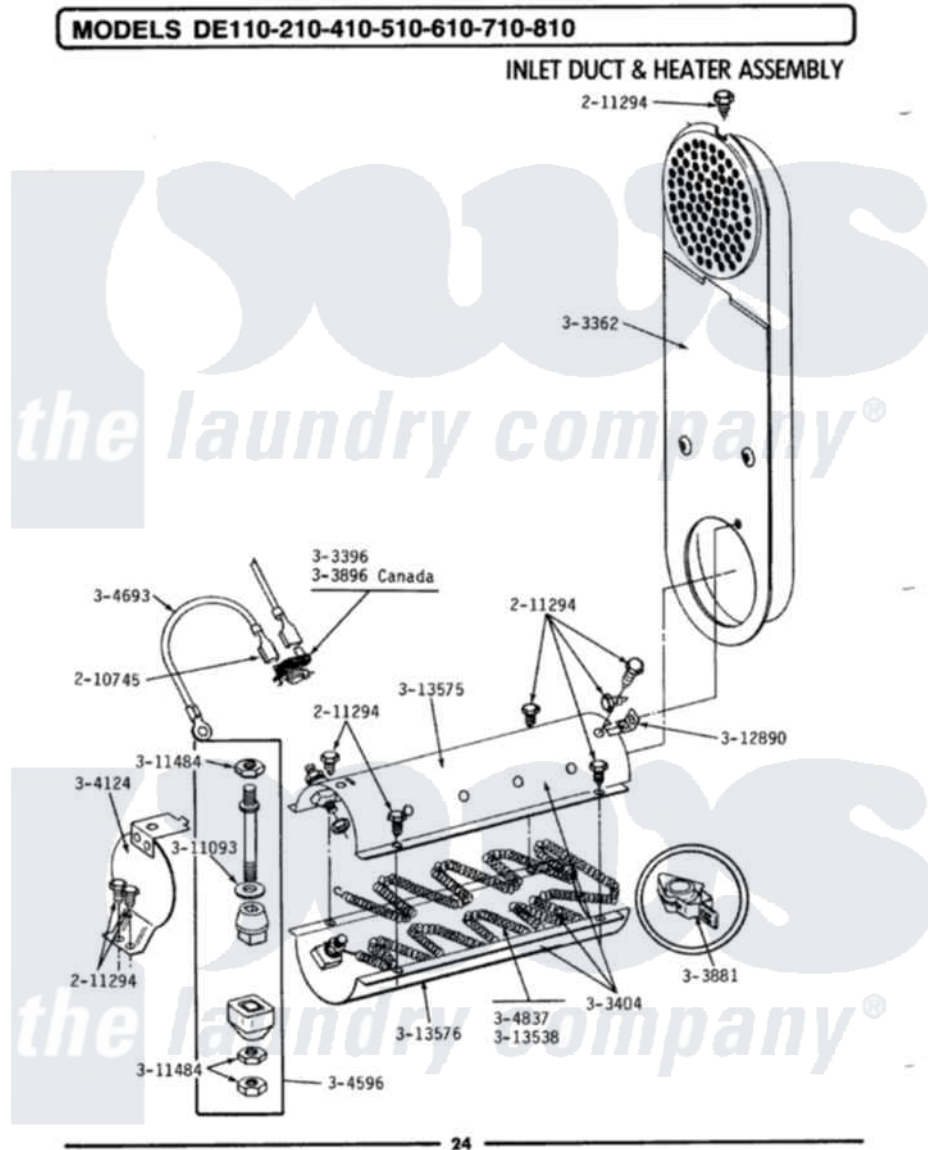

Maytag DE410 04 - INLET DUCT & HEATER ASSEMBLY

Maytag Residential Maytag DE410 Dryer Parts Parts Diagram 04 - INLET DUCT & HEATER ASSEMBLY
 Click on the part number to view part

Item	Original Part Number	Replaced By	Status	Part Description
1	210745			Wire Terminal
2	211294	90767		Screw, 8A X 3/8 HeX Washer Head Tapping
3	Y303362			Inlet Duct Assembly - DE
4	303396			Thermostat, Hi-Limit
5	Y303404			Heater Assembly Complete
6	Y303881			Clip And Insulator Assembly
7	303896			Hi-Limit Thermostat-Canada
8	304124		Not Available	HEATER SHIELD
9	Y304596			Terminal Insulator Assembly
10	Y304693			Jumper Wire
11	Y304837	W10116793		Element
12	311093			Washer, Terminal Connection
13	311484	112432		Nut
14	Y312890			Retainer, Heater Chamber
15	Y313576			Heater Chamber, Bottom
"	Y313538			Heater Element 240 Volt