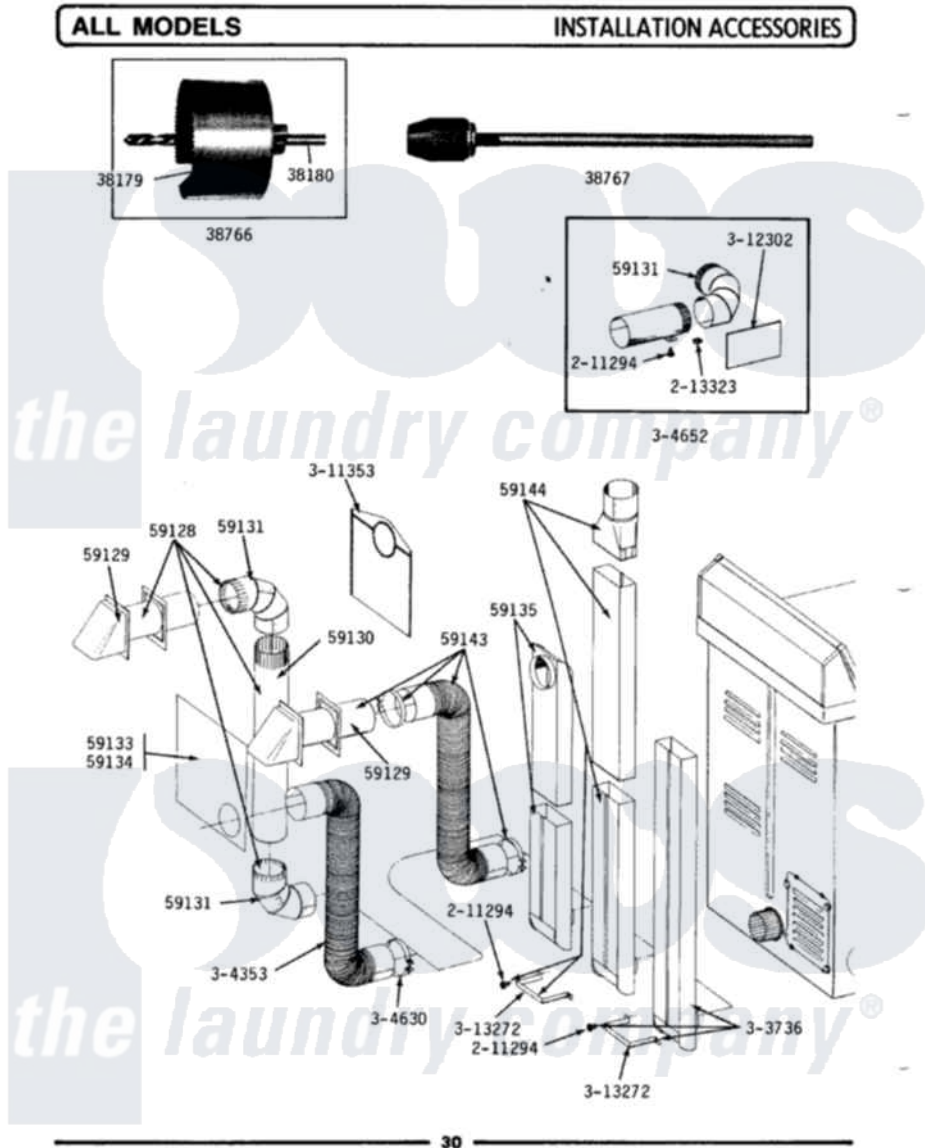

# Maytag DE410 05 - INSTALLATION ACCESSORIES

Maytag Residential Maytag DE410 Dryer Parts Parts Diagram 05 - INSTALLATION ACCESSORIES  
 Click on the part number to view part

Item	Original Part Number	Replaced By	Status	Part Description
1	038179		Not Available	BLADE, SAW
2	038180		Not Available	REPLACEMENT DRILL
3	038766		Not Available	HOLE SAW W/DRILL BIT
4	<a href="#">038767</a>			Extension Chuck, Drill
5	<a href="#">Y059128</a>			Standard 4" Vent Kit
6	Y059129	<a href="#">4396007RW</a>		Vent Hood
7	<a href="#">Y059130</a>			Pipe, Venting
8	<a href="#">Y059131</a>			Elbow, Venting
9	059133		Not Available	ALUMINUM WINDOW 4X12X18
10	Y059134			PLATE, ALUM. WINDOW (15"X20")
11	<a href="#">Y059135</a>			Vent Duct Assembly
12	<a href="#">Y059143</a>			Flexible Vent Kit
13	059144		Not Available	RECTANGULAR VENT KIT
14	211294	<a href="#">90767</a>		Screw, 8A X 3/8 Hex Washer Head Tapping

15	<a href="#">213323</a>		Fastener, Exhaust Duct Kit
16	303736	Not Available	EXHAUST DEFLECTOR KIT
17	Y304353	<a href="#">4396010RP</a>	6ft Scvent
18	<a href="#">Y304630</a>		Clamp, Flexible Duct
19	<a href="#">Y304652</a>		Exhaust Duct Kit
20	311353	Not Available	BAG, LINT (DACRON)
21	<a href="#">312302</a>		Insulation, Exhaust Duct Kit
22	<a href="#">313272</a>		Bracket, Exhaust Deflector