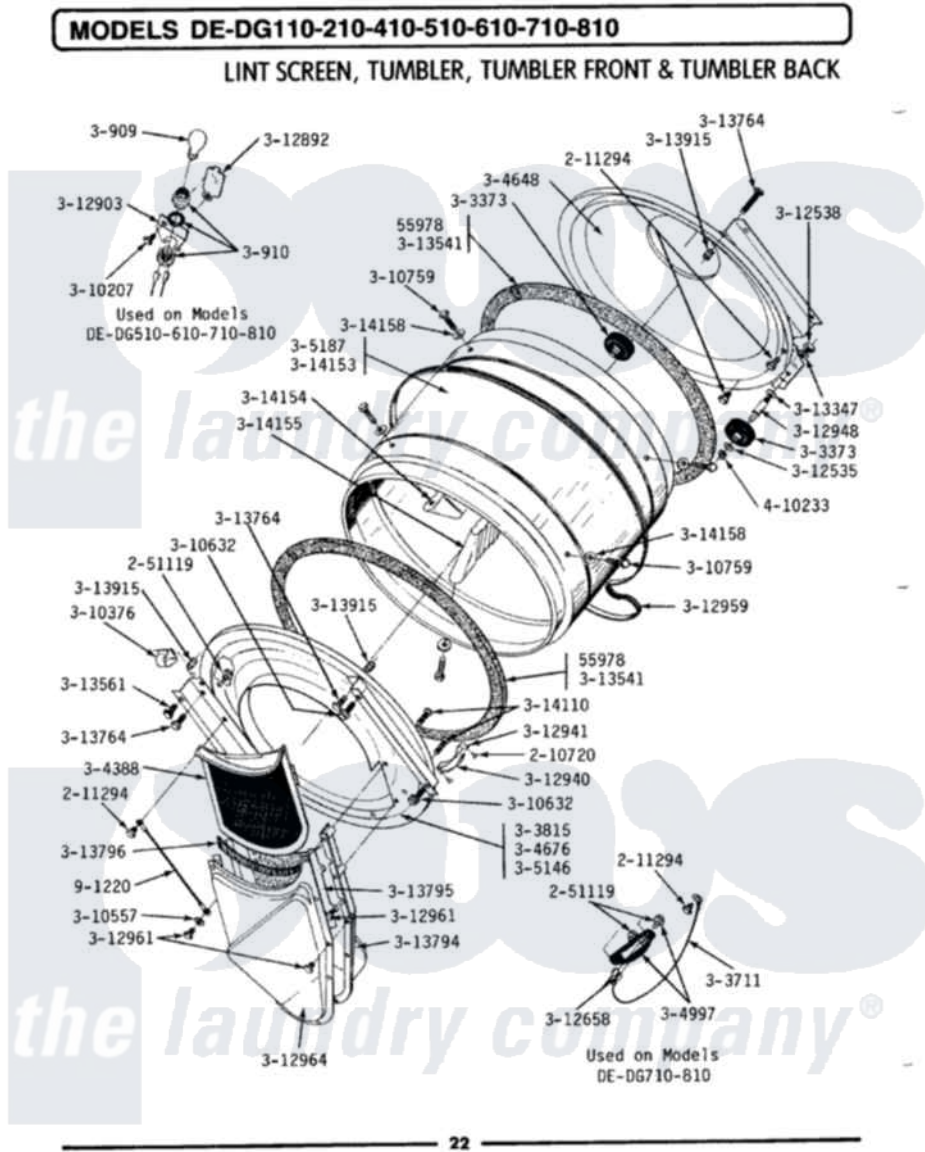

Maytag DE410 06 - LINT SCREEN, TUMBLER (FRONT & BACK)

Maytag Residential Maytag DE410 Dryer Parts Parts Diagram 06 - LINT SCREEN, TUMBLER (FRONT & BACK)
 Click on the part number to view part

Item	Original Part Number	Replaced By	Status	Part Description
1	Y055978			Rubber Adhesive, 2 Oz Tube
2	210720			Rivet, Bearing To Tumbler Frnt
3	211294	90767		Screw, 8A X 3/8 HeX Washer Head Tapping
4	Y251119	3177991		Screw
5	300909	8009		Bulb-Light
6	300910		Not Available	RECEPTACLE
7	Y303373	12001541		Drum Roller/Washer Assembly--W
8	Y303711			Sensor Ground Wire
9	Y303815	33001231		Front- Tumbler
10	Y304388	33001003		Screen, Lint
11	Y304648	33001106		Back, Tumbler
12	Y304676		Not Available	TUMBLER FRONT ASSEMBLY
13	304997			Sensor Assembly With Screws
14	Y305146	306708		Tumbler Front Assembly

15	305187		Not Available	TUMBLER W/BAFFLES
16	310207			Screw, No.6 X 1/4 Inch
17	Y310376			Clip, Door Switch Harness
18	310557			Washer
19	Y310632	1163839		Screw
20	Y310759			Screw, Tumbler Baffles
21	312535			Washer, Vault Mounting Brk.
22	312538	33001443		Nut, Hex
23	Y312658			Receptacle, Sensor Ground Wire
24	Y312892	33312892		Lens
25	312903		Not Available	LAMP BRACKET
26	312940	306508		Tumbler Bearing Kit ----W
27	312941	306508		Tumbler Bearing Kit ----W
28	Y312948	6-3129480		Shaft- Tumbler
29	Y312959			Poly "V" Belt For Tumbler
30	Y312961	W10116751		Screw
31	Y312964		Not Available	OUTLET DUCT - OUTER HALF
32	Y313347	312535		Washer, Vault Mounting Brk.
33	Y313541	33313541		Seal- Tumbler
34	Y313561			Screw----NA
35	313764		Not Available	SCREW
36	Y313794		Not Available	OUTLET GRID AND DUCT --- S
37	Y313795			Guide For Lint Screen
38	Y313796			Lint Seal
39	313915	31-3915		Tech Sheet
40	Y314110	33002917		Screw, No.10-16
41	Y314153		Not Available	TUMBLER No.
42	314154		Not Available	TUMBLER BAFFLE - SHORT
43	314155	33001004		Baffle, Tall
44	314158			Washer, Baffle To Tumbler
45	410233	9703438		Ring-Retrn
46	901220			Ground Wire