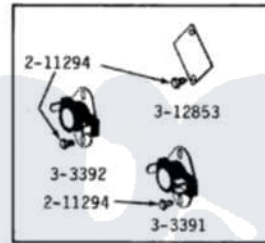

# Maytag DE410 07 - MOTOR, BLOWER, BASE FRAME & THERMOSTATS

**MODELS DE-DG110-210-410-510-610-710-810**

**MOTOR, BLOWER, BASE FRAME & THERMOSTATS**

MODEL DE-DG110  
THERMOSTAT

MODEL DE-DG210  
THERMOSTATS

Maytag [Residential Maytag DE410 Dryer Parts](#) Parts Diagram 07 - MOTOR, BLOWER, BASE FRAME & THERMOSTATS

[Click on the part number to view part](#)

Item	Original Part Number	Replaced By	Status	Part Description
1	<a href="#">Y014874</a>			Screw, Idler Arm And Sleeve
2	<a href="#">Y015825</a>			Clip, Motor To Motor Support
3	Y052740	<a href="#">62739</a>		Nut, Lock
4	<a href="#">Y053241</a>			Set Screw, Motor Pulley
5	211294	<a href="#">90767</a>		Screw, 8A X 3/8 HeX Washer Head Tapping
6	Y303358	<a href="#">W10410999</a>		Motor-Drve
7	Y303361		Not Available	BASE ASSY. (UPPER & LOWER)
8	Y303363	<a href="#">6-3033630</a>		Idler Arm
9	Y303391	<a href="#">33303391</a>		Thermostat, Cycling
10	<a href="#">303392</a>			Thermostat, Cycling
11	<a href="#">Y303394</a>			Cool-Down Thermostat
12	Y303442			EXHAUST DUCT ASSEMBLY
13	Y303705	<a href="#">6-3037050</a>		Pulley- ID
14	<a href="#">Y303836</a>			Blower Wheel Assembly And Clamp