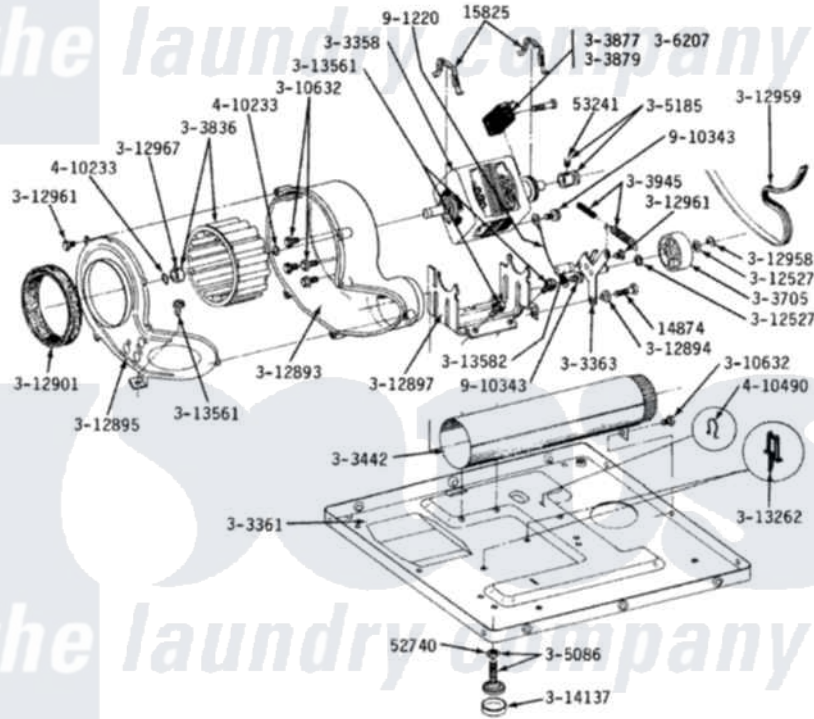

# Maytag DE410 07 - MOTOR, BLOWER, BASE FRAME & THERMOSTATS

**MODELS DE-DG110-210-410-510-610-710-810**

**MOTOR, BLOWER, BASE FRAME & THERMOSTATS**

MODEL DE-DG110  
THERMOSTAT

MODEL DE-DG210  
THERMOSTATS

Maytag [Residential Maytag DE410 Dryer Parts](#) Parts Diagram 07 - MOTOR, BLOWER, BASE FRAME & THERMOSTATS

[Click on the part number to view part](#)

Item	Original Part Number	Replaced By	Status	Part Description
1	<a href="#">Y014874</a>			Screw, Idler Arm And Sleeve
2	<a href="#">Y015825</a>			Clip, Motor To Motor Support
3	Y052740	<a href="#">62739</a>		Nut, Lock
4	<a href="#">Y053241</a>			Set Screw, Motor Pulley
5	211294	<a href="#">90767</a>		Screw, 8A X 3/8 HeX Washer Head Tapping
6	Y303358	<a href="#">W10410999</a>		Motor-Drve
7	Y303361		Not Available	BASE ASSY. (UPPER & LOWER)
8	Y303363	<a href="#">6-3033630</a>		Idler Arm
9	Y303391	<a href="#">33303391</a>		Thermostat, Cycling
10	<a href="#">303392</a>			Thermostat, Cycling
11	<a href="#">Y303394</a>			Cool-Down Thermostat
12	Y303442			EXHAUST DUCT ASSEMBLY
13	Y303705	<a href="#">6-3037050</a>		Pulley- ID
14	<a href="#">Y303836</a>			Blower Wheel Assembly And Clamp