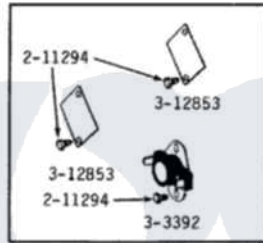

# Maytag DE410 07 - MOTOR, BLOWER, BASE FRAME & THERMOSTATS

**MODELS DE-DG110-210-410-510-610-710-810**

**MOTOR, BLOWER, BASE FRAME & THERMOSTATS**

MODEL DE-DG110  
THERMOSTAT

MODEL DE-DG210  
THERMOSTATS

Maytag [Residential Maytag DE410 Dryer Parts](#) Parts Diagram 07 - MOTOR, BLOWER, BASE FRAME & THERMOSTATS

[Click on the part number to view part](#)

Item	Original Part Number	Replaced By	Status	Part Description
1	<a href="#">Y014874</a>			Screw, Idler Arm And Sleeve
2	<a href="#">Y015825</a>			Clip, Motor To Motor Support
3	Y052740	<a href="#">62739</a>		Nut, Lock
4	<a href="#">Y053241</a>			Set Screw, Motor Pulley
5	211294	<a href="#">90767</a>		Screw, 8A X 3/8 HeX Washer Head Tapping
6	Y303358	<a href="#">W10410999</a>		Motor-Drve
7	Y303361		Not Available	BASE ASSY. (UPPER & LOWER)
8	Y303363	<a href="#">6-3033630</a>		Idler Arm
9	Y303391	<a href="#">33303391</a>		Thermostat, Cycling
10	<a href="#">303392</a>			Thermostat, Cycling
11	<a href="#">Y303394</a>			Cool-Down Thermostat
12	Y303442			EXHAUST DUCT ASSEMBLY
13	Y303705	<a href="#">6-3037050</a>		Pulley- ID
14	<a href="#">Y303836</a>			Blower Wheel Assembly And Clamp