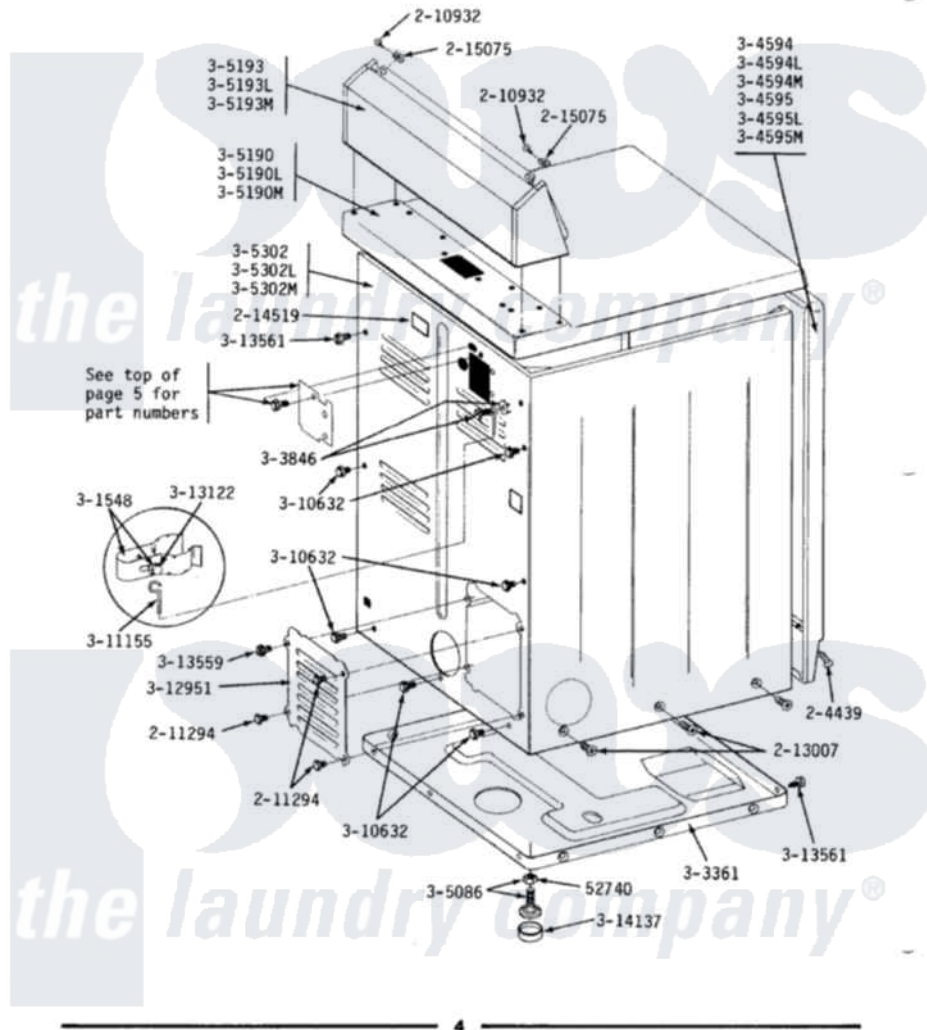

Maytag DE410 08 - REAR VIEW

MODELS DE-DG110-210-410-510-610-710-810 REAR VIEW

Maytag Residential Maytag DE410 Dryer Parts Parts Diagram 08 - REAR VIEW
 Click on the part number to view part

Item	Original Part Number	Replaced By	Status	Part Description
1	Y052740	62739		Nut, Lock
2	Y201808			Converter
3	204439			Screw And Fstner Assembly
4	210932			Screw, No.8 X 9/16 Ctsk Note: Screw, Inlet Duct
5	211294	90767		Screw, 8A X 3/8 HeX Washer Head Tapping
6	211881			Grommet, Cord Part Not Used- Gas Models Only
7	213007			Xfor Cabinet See Cabinet, Back
8	214519			LABEL, ELECTRICAL INSTR. PART NOT USED-GAS MODELS ONLY
9	215075			Fastener, Control Panel To Console
10	301548			Clamp, Ground Wire
11	302521		Not Available	CORD, POWER PART NOT USED-GAS MODELS ONLY

12	Y303361		Not Available	BASE ASSY. (UPPER & LOWER)
13	303846	22003781		Screw, Ground Strap
14	304594			Front Panel-White
15	304594L		Not Available	FRONT PANEL-ALMOND
16	304594M	3369903		Dishrack
17	304595	3369903		Dishrack
20	Y305086			Adjustable Leg And Nut
21	Y305190	307104		Top Cover Assembly
24	Y305193			Console
27	305302		Not Available	CABINET-WHITE
30	Y310632	1163839		Screw
"	Y310632	1163839		Screw
31	311155			Ground Wire And Clamp
32	Y311270			Washer, Terminal Block
33	Y311423	489483		Screw 10-32 X 1/2
34	311484	112432		Nut
35	Y312184			Strap, Grounding
36	Y312209	W10001200		Screw
37	Y312904			Bracket, Terminal Block
38	Y312905		Not Available	COVER, TERMINAL
39	Y312951		Not Available	ACCESS COVER, BACK
40	313122			Screw - Baffle To Tumbler
41	Y313559			Screw
42	Y313561			Screw---NA
"	Y313561			Screw---NA
43	Y314137			Foot, Rubber
44	400008			Block, Terminal