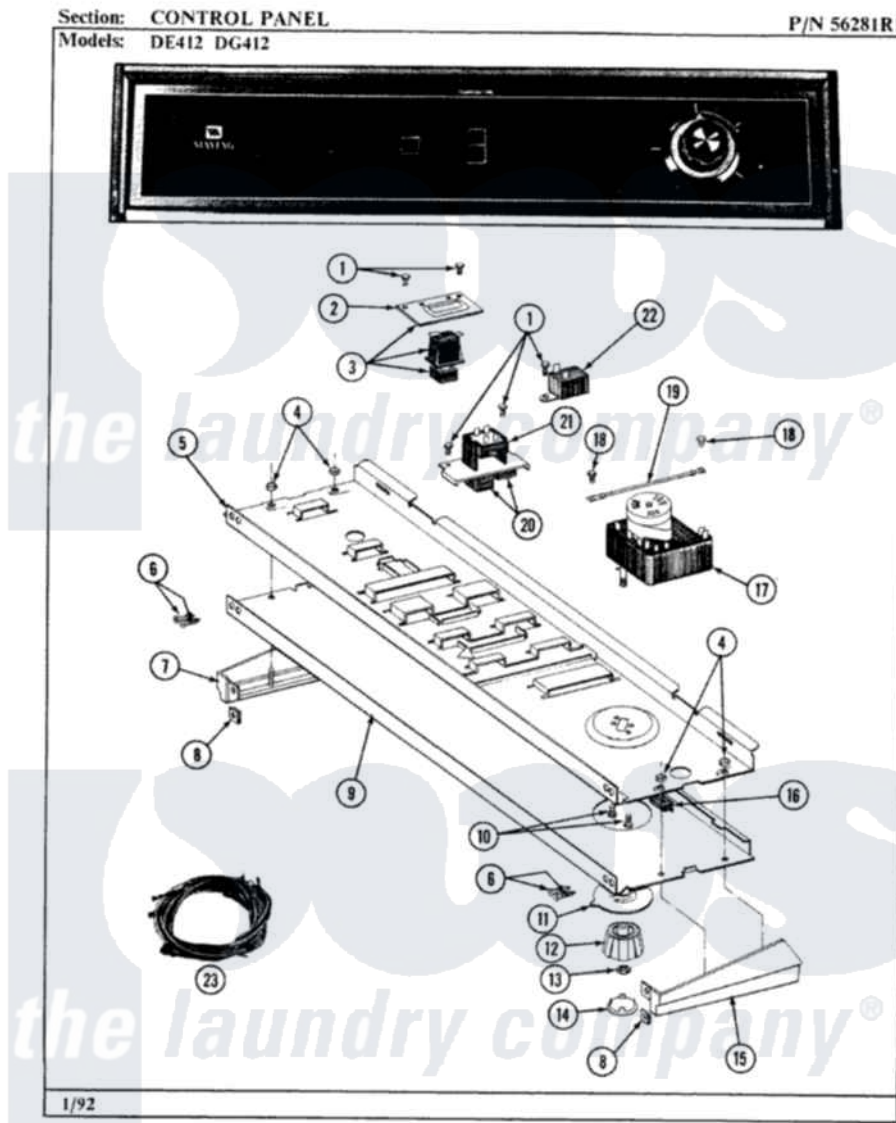

Maytag DE412 01 - CONTROL PANEL

10

Maytag Residential Maytag DE412 Dryer Parts Parts Diagram 01 - CONTROL PANEL
Click on the part number to view part

Item	Original Part Number	Replaced By	Status	Part Description
1	211168	W10139210		Screw, 8-18 X 5/16
2	314177		Not Available	BRACKET FOR START SWITCH
3	306533			Switch, Push/To/Start W/Bkt
4	214872			Palnut, End Cap Note: Nut, Lamp Holder
5	314184			Back Up Plate
6	210932			Screw, No.8 X 9/16 Ctsk Note: Screw, Inlet Duct
7	214815			End Cap F/Control Panel-LH
8	214894			Fastener, End Cap
9	305882		Not Available	CONTROL PANEL
"	306382		Not Available	CONTROL PANEL
10	910708	488234		Screw 8-32 X 1/4
11	314422	33001500		Dial, Timer Indicator
12	314421			Knob For Timer
13	312273			Nut, Control Knob

14	215164		Not Available	CAP FOR KNOB
15	214816			End Cap F/Control Panel-RH
16	214897			Pad, Control Panel
17	305448			Timer
18	211294	90767		Screw, 8A X 3/8 HeX Washer Head Tapping
19	204807			Ground Wire, Supp. Plte To Top Cover
20	215210			Button For Switch
21	305963			Temperature Switch
22	305205	694419		Mini-Buzzer
23	Y306607		Not Available	MAIN WIRE HARNESS
"	306879		Not Available	WIRE HARNESS, MAIN
"	305341			Main Wire Harness