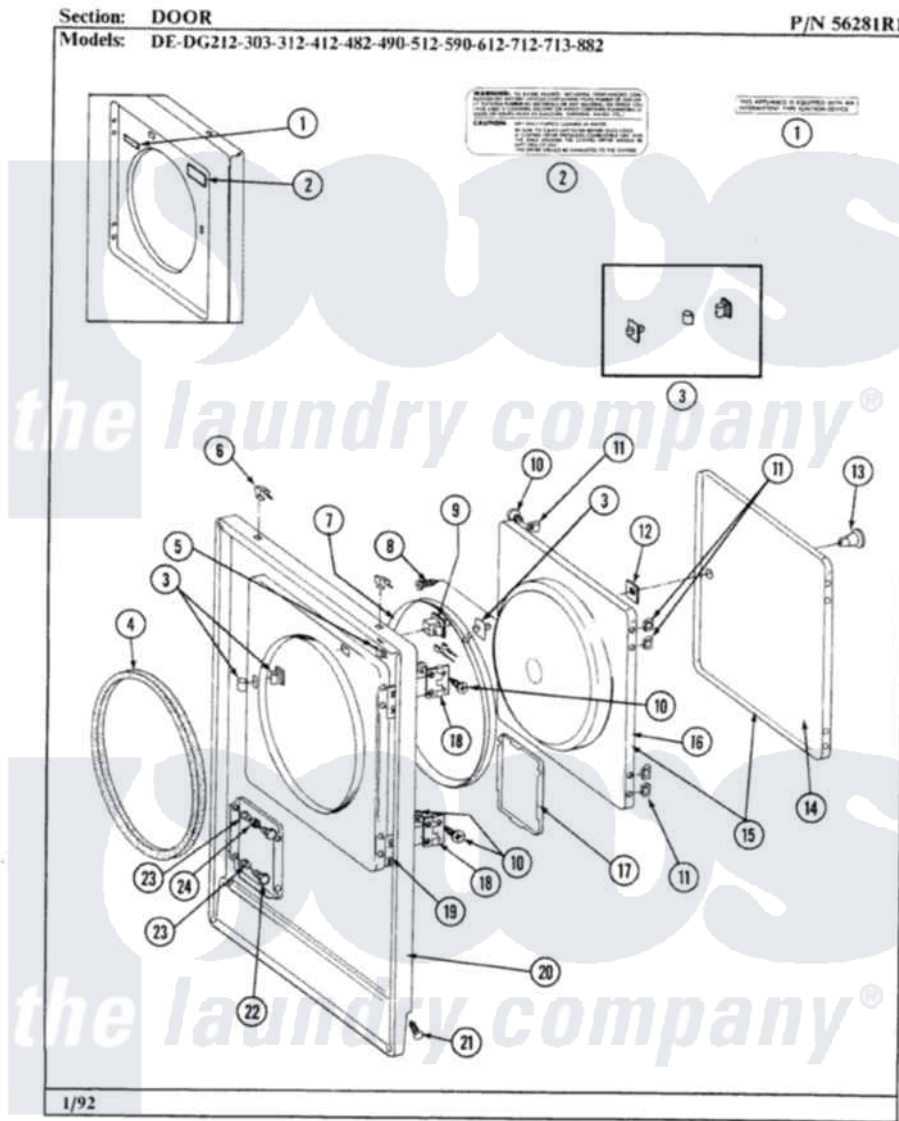

Maytag DE412 02 - DOOR

30

Maytag [Residential Maytag DE412 Dryer Parts](#) Parts Diagram 02 - DOOR
 Click on the part number to view part

Item	Original Part Number	Replaced By	Status	Part Description
2	Y313927			INSTRUCTION LABEL
3	306436			Door Latch Kit-W
4	314286			Seal For Front Panel
5	Y310376			Clip, Door Switch Harness
6	212982	22001650		Fastener, Spring
7	314077			Door Seal
8	314347	400021-1		Screw
9	Y305753	W10169313		Switch-Dor
10	Y314062			Screw, Door Hinge And Panel
11	Y313910			Clip, Door Liner To Outer Panel
12	Y313911			Door Strike Retainer
13	303942		Not Available	KNOB AND SCREW
14	Y313908			DOOR PANEL-WHITE
15	Y304579			DOOR (WHT)
"	Y306668			DOOR (WHT)
				INNER DOOR WITH KNOB &

16	305835		Not Available	INNER DOOR WITH KNOB & SCRE
"	306676		Not Available	INNER DOOR WITH KNOB
18	Y304577	33001230		Hinge, Door
19	Y313907			Fastener, Twin
20	304595	3369903		Dishrack
21	204439			Screw And Fstner Assembly