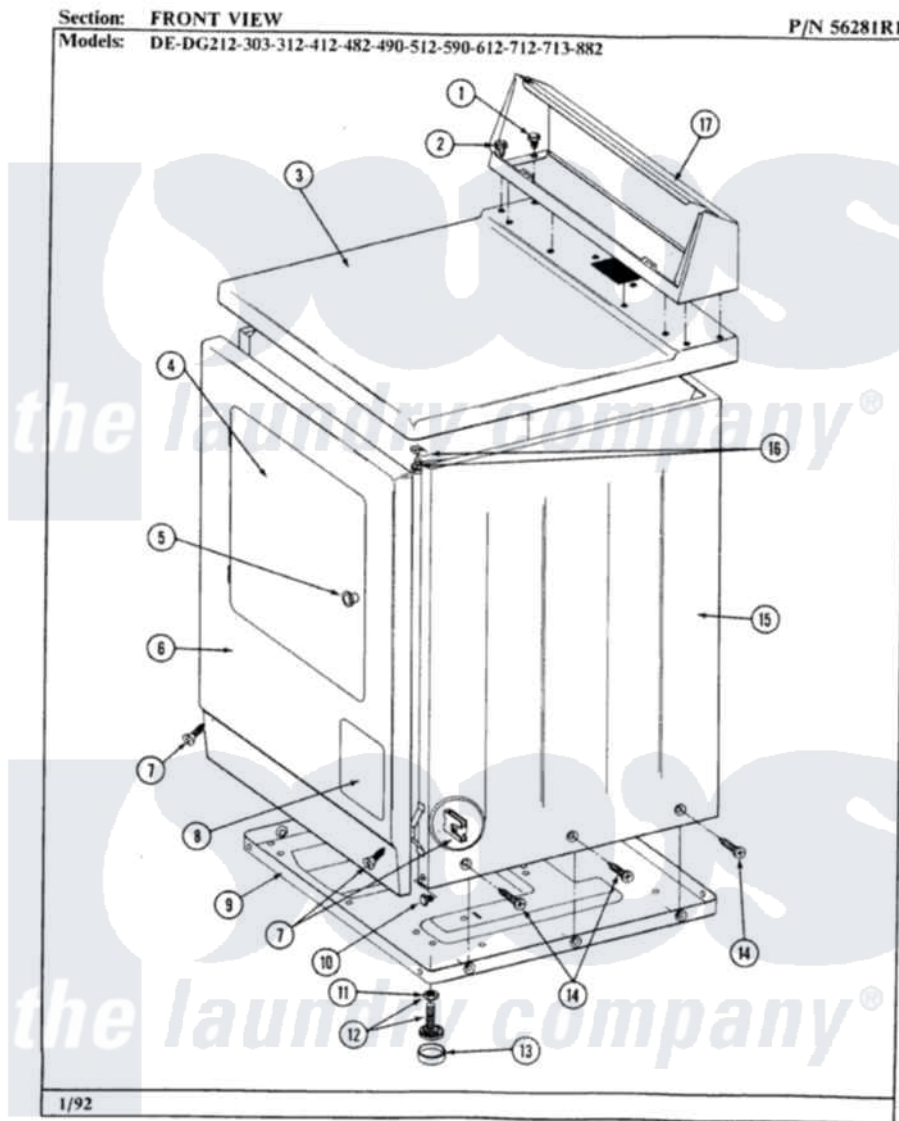

Maytag DE412 04 - FRONT VIEW

26

Maytag [Residential Maytag DE412 Dryer Parts](#) Parts Diagram 04 - FRONT VIEW
 Click on the part number to view part

Item	Original Part Number	Replaced By	Status	Part Description
1	211194		Not Available	LOCK WASHER
2	Y313559			Screw
3	307104			Top Cover Assembly
4	Y306668			DOOR (WHT)
5	303942		Not Available	KNOB AND SCREW
6	304595	3369903		Dishrack
7	204439			Screw And Fstner Assembly
9	Y303361		Not Available	BASE ASSY. (UPPER & LOWER)
10	Y310632	1163839		Screw
11	Y052740	62739		Nut, Lock
12	Y305086			Adjustable Leg And Nut
13	Y314137			Foot, Rubber
14	213007			Xfor Cabinet See Cabinet, Back
15	305302		Not Available	CABINET-WHITE
16	204445			Screw And Fastener Assembly