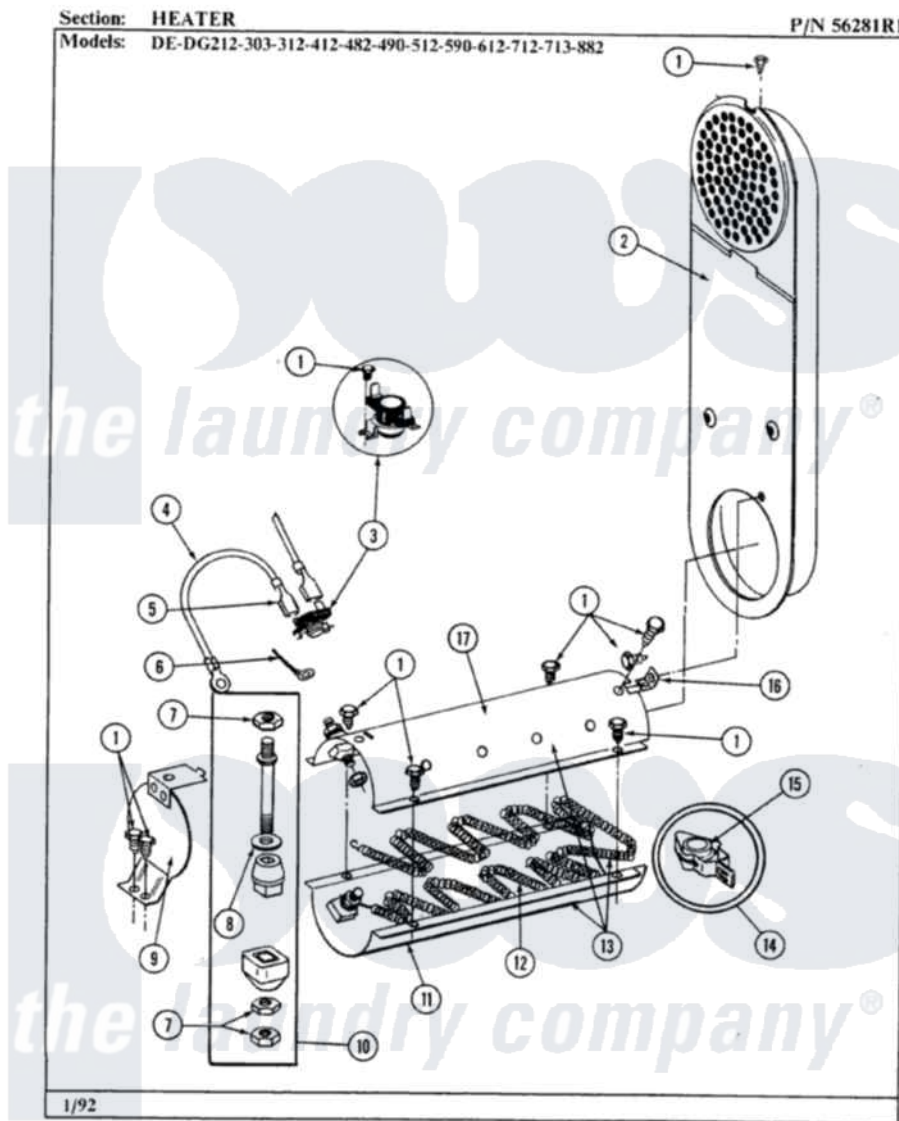

Maytag DE412 05 - HEATER

36

Maytag [Residential Maytag DE412 Dryer Parts](#) Parts Diagram 05 - HEATER
 Click on the part number to view part

Item	Original Part Number	Replaced By	Status	Part Description
1	211294	90767		Screw, 8A X 3/8 HeX Washer Head Tapping
2	Y303362			Inlet Duct Assembly - DE
3	303396			Thermostat, Hi-Limit
"	303896			Hi-Limit Thermostat-Canada
4	Y304693			Jumper Wire
5	210745			Wire Terminal
6	306448		Not Available	WIRE
7	311484	112432		Nut
8	311093			Washer, Terminal Connection
9	304124		Not Available	HEATER SHIELD
10	Y304596			Terminal Insulator Assembly
11	Y313576			Heater Chamber, Bottom
12	Y313538			Heater Element 240 Volt
"	Y304837	W10116793		Element
13	Y303404			Heater Assembly Complete
14	Y303881			Clip And Insulator Assembly