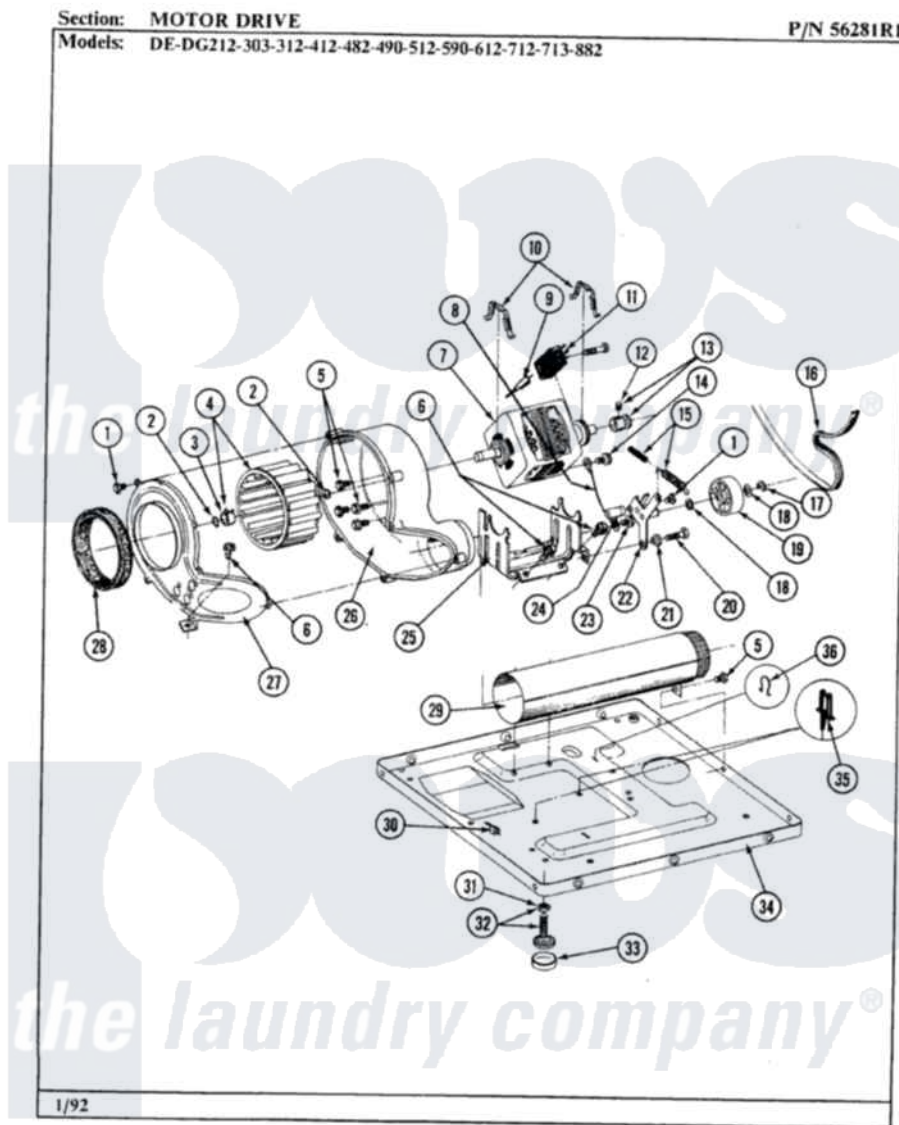

Maytag DE412 06 - MOTOR DRIVE

-40-

Maytag [Residential Maytag DE412 Dryer Parts](#) Parts Diagram 06 - MOTOR DRIVE
 Click on the part number to view part

Item	Original Part Number	Replaced By	Status	Part Description
1	Y312961	W10116751		Screw
2	410233	9703438		Ring-Retrn
3	312967			Clamp, Blower Housing
4	Y303836			Blower Wheel Assembly And Clamp
5	Y310632	1163839		Screw
6	Y313561			Screw---NA
7	Y303358	W10410999		Motor-Drive
8	901220			Ground Wire
9	306448		Not Available	WIRE
10	Y015825			Clip, Motor To Motor Support
11	Y303877		Not Available	SWITCH, MOTOR EXTERNAL START No.303358-2, No.303358-4, 303358-7
"	Y303879			Switch, Motor External Start
"	306207		Not Available	(PROD. No.303358-8 & No.303358-9)
12	Y053241			Set Screw, Motor Pulley

13	Y305185	6-3051850	Pulley- MO
14	910343	488234	Screw 8-32 X 1/4
15	Y303945		IDLER SPRING ASSY. W/PLUG
16	Y312959		Poly "V" Belt For Tumbler
17	312958	354987	Ring, Retaining
18	Y312527		Washer, Idler Shaft
19	Y303705	6-3037050	Pulley- ID
20	Y014874		Screw, Idler Arm And Sleeve
21	Y312894	315772	Sleeve, Idler Arm
22	Y303363	6-3033630	Idler Arm
23	211294	90767	Screw, 8A X 3/8 HeX Washer Head Tapping
24	Y313582	W10116756	Spacer
25	312897		Not Available
26	Y312893		SUPPORT, MOTOR
27	314846		Housing, Blower
"	Y312895		Not Available
28	Y312901		COVER FOR BLOWER---NA
29	Y303442		Seal, Housing Cover
30	Y310376		EXHAUST DUCT ASSEMBLY
31	Y052740	62739	Clip, Door Switch Harness
32	Y305086		Nut, Lock
33	Y314137		Adjustable Leg And Nut
34	Y303361		Not Available
35	Y313262	W10116752	Foot, Rubber
36	410490		BASE ASSY. (UPPER & LOWER)
			Retainer-
			Spring, Retainer Wire Harness