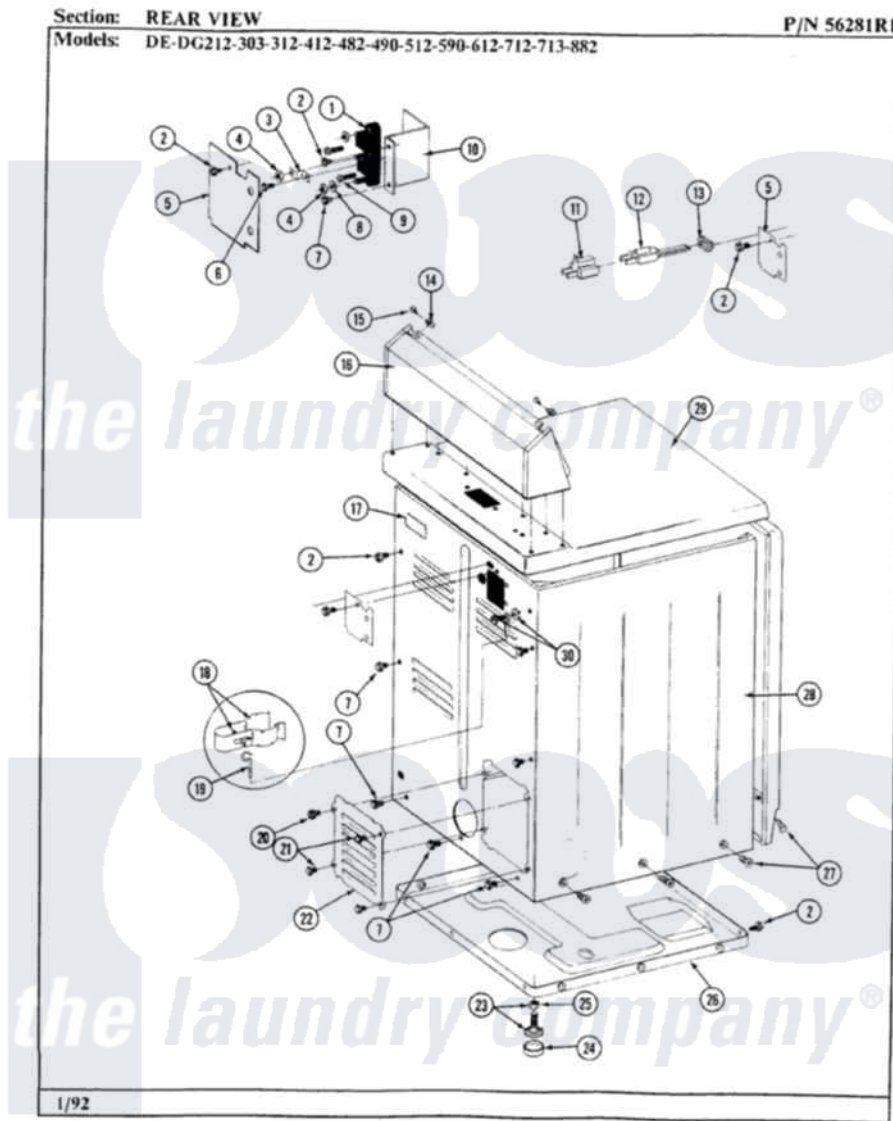

Maytag DE412 08 - REAR VIEW

28

Maytag [Residential Maytag DE412 Dryer Parts](#) Parts Diagram 08 - REAR VIEW
 Click on the part number to view part

Item	Original Part Number	Replaced By	Status	Part Description
1	400008			Block, Terminal
2	Y313561			Screw---NA
3	Y312184			Strap, Grounding
4	311484	112432		Nut
5	Y312905		Not Available	COVER, TERMINAL
6	Y311423	489483		Screw 10-32 X 1/2
7	Y310632	1163839		Screw
8	Y311270			Washer, Terminal Block
9	Y312209	W10001200		Screw
10	Y312904			Bracket, Terminal Block
14	215075			Fastener, Control Panel To Console
15	210932			Screw, No.8 X 9/16 Ctsk Note: Screw, Inlet Duct
16	Y305193			Console
17	214519			LABEL, ELECTRICAL INSTR. PART NOT USED-GAS MODELS ONLY

18	301548		Clamp, Ground Wire
19	311155		Ground Wire And Clamp
20	Y313559		Screw
21	211294	90767	Screw, 8A X 3/8 HeX Washer Head Tapping
22	Y312951	Not Available	ACCESS COVER, BACK
23	Y305086		Adjustable Leg And Nut
24	Y314137		Foot, Rubber
25	Y052740	62739	Nut, Lock
26	Y303361	Not Available	BASE ASSY. (UPPER & LOWER)
27	213007		Xfor Cabinet See Cabinet, Back
28	305302	Not Available	CABINET-WHITE
29	307104		Top Cover Assembly
30	303846	22003781	Screw, Ground Strap