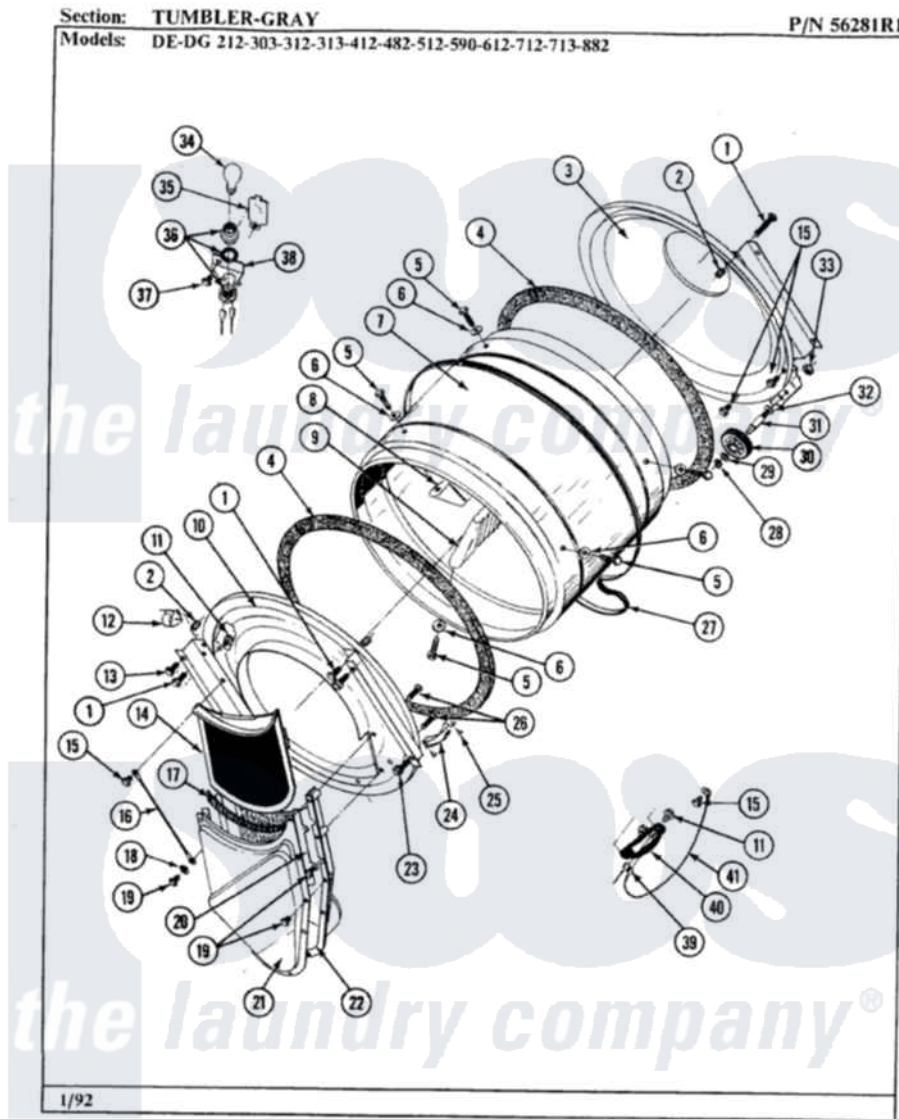

# Maytag DE412 10 - TUMBLER-GRAY

32

Maytag Residential Maytag DE412 Dryer Parts Parts Diagram 10 - TUMBLER-GRAY  
Click on the part number to view part

Item	Original Part Number	Replaced By	Status	Part Description
1	313764		Not Available	SCREW
2	313915	<a href="#">31-3915</a>		Tech Sheet
3	Y306660	<a href="#">33001106</a>		Back, Tumbler
4	Y313541	<a href="#">33313541</a>		Seal- Tumbler
5	<a href="#">Y310759</a>			Screw, Tumbler Baffles
6	<a href="#">314158</a>			Washer, Baffle To Tumbler
7	305187		Not Available	TUMBLER W/BAFFLES
"	Y314153		Not Available	TUMBLER No.
8	314154		Not Available	TUMBLER BAFFLE - SHORT
9	314155	<a href="#">33001004</a>		Baffle, Tall
10	Y303815	<a href="#">33001231</a>		Front- Tumbler
12	<a href="#">Y310376</a>			Clip, Door Switch Harness
13	<a href="#">Y313561</a>			Screw---NA
14	Y304388	<a href="#">33001003</a>		Screen, Lint
15	211294	<a href="#">90767</a>		Screw, 8A X 3/8 HeX Washer Head Tapping
16	<a href="#">205810</a>			Wire, Ground

17	<a href="#">Y313796</a>		Lint Seal
18	<a href="#">310557</a>		Washer
19	Y312961	<a href="#">W10116751</a>	Screw
20	<a href="#">Y313795</a>		Guide For Lint Screen
21	Y312964	Not Available	OUTLET DUCT - OUTER HALF
22	Y304810	Not Available	OUTLET DUCT ASSEMBLY---S
23	Y310632	<a href="#">1163839</a>	Screw
24	<a href="#">306508</a>		Tumbler Bearing Kit ---W
25	<a href="#">210720</a>		Rivet, Bearing To Tumbler Fmt
26	Y314110	<a href="#">33002917</a>	Screw, No.10-16
27	<a href="#">Y312959</a>		Poly "V" Belt For Tumbler
28	410233	<a href="#">9703438</a>	Ring-Retrn
29	<a href="#">312535</a>		Washer, Vault Mounting Brk.
30	Y303373	<a href="#">12001541</a>	Drum Roller/Washer Assembly--W
31	Y312948	<a href="#">6-3129480</a>	Shaft- Tumbler
32	Y313347	<a href="#">312535</a>	Washer, Vault Mounting Brk.
33	312538	<a href="#">33001443</a>	Nut, Hex