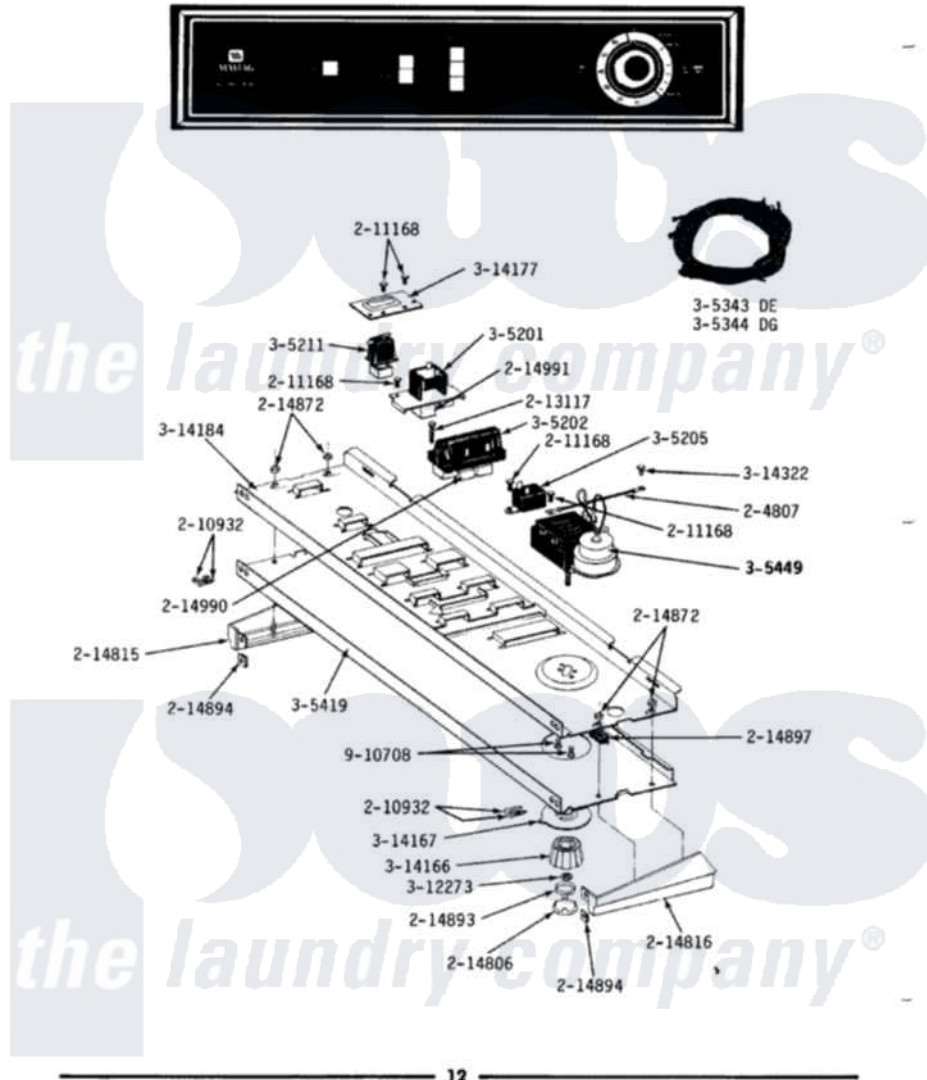

Maytag DE510 01 - CONTROL PANEL

MODEL DE-DG510 CONTROL PANEL

Maytag Residential Maytag DE510 Dryer Parts Parts Diagram 01 - CONTROL PANEL
 Click on the part number to view part

Item	Original Part Number	Replaced By	Status	Part Description
1	204807			Ground Wire, Supp. Plte To Top Cover
2	210932			Screw, No.8 X 9/16 Ctsk Note: Screw, Inlet Duct
3	211168	W10139210		Screw, 8-18 X 5/16
4	213117	67006908		Screw, Ice Rack
5	214806		Not Available	CAP FOR TIMER KNOB
6	214815			End Cap F/Control Panel-LH
7	214816			End Cap F/Control Panel-RH
8	214872			Palnut, End Cap Note: Nut, Lamp Holder
9	214893		Not Available	DETENT RING F/TIMER KNOB CA
10	214894			Fastener, End Cap
11	214897			Pad, Control Panel
12	214990			Button For Switch
13	214991			Button For Switch
14	305201			Auto Dry Or Chime Switch

15	305202	Not Available	TEMPERATURE SELECTOR SWITCH
16	305205	694419	Mini-Buzzer
17	305211		Push To Start Switch
18	305449		Timer
19	305343	Not Available	MAIN WIRE HARNESS
20	305344	Not Available	MAIN WIRE HARNESS
21	305419	Not Available	CONTROL PANEL
22	312273		Nut, Control Knob
23	Y314166		Knob For Timer
24	314167	Not Available	TIMER DIAL INDICATOR
25	314177	Not Available	BRACKET FOR START SWITCH
26	314184		Back Up Plate
27	Y314322	211251	Screw, Transformer
28	910708	488234	Screw 8-32 X 1/4