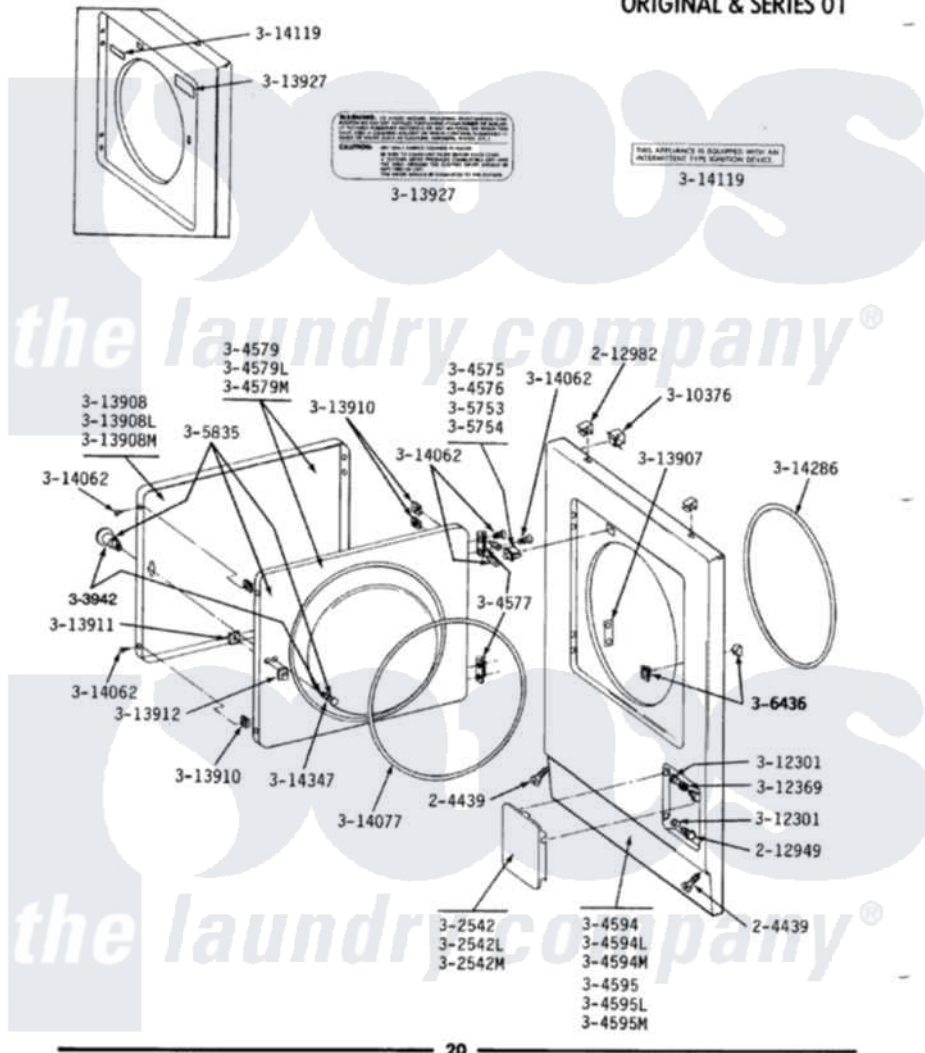

Maytag DE510 02 - FRONT PANEL & DOOR ASSEMBLY

MODELS DE-DG110-210-410-510-610-710-810

**FRONT PANEL & DOOR ASSEMBLY
ORIGINAL & SERIES 01**

Maytag Residential Maytag DE510 Dryer Parts Parts Diagram 02 - FRONT PANEL & DOOR ASSEMBLY
Click on the part number to view part

Item	Original Part Number	Replaced By	Status	Part Description
1	204439			Screw And Fstner Assembly
2	212949	22001866		Screw, Relay
3	212982	22001650		Fastener, Spring
4	302542		Not Available	PART NOT USED. (DG ONLY)
5	302542L		Not Available	PART NOT USED. (DG ONLY)
6	302542M		Not Available	ACCESS DOOR-HARVEST WHEAT
7	Y304575	W10169313		Switch-Dor
8	Y304576	W10169313		Switch-Dor
9	Y304577	33001230		Hinge, Door
10	306436			Door Latch Kit--W
11	Y304579			DOOR (WHT)
14	304594			Front Panel-White
15	304594L		Not Available	FRONT PANEL-ALMOND
16	304594M	3369903		Dishrack
17	304595	3369903		Dishrack
20	Y305753	W10169313		Switch-Dor

21	Y305754	W10169313	Switch-Dor
22	305835	Not Available	INNER DOOR WITH KNOB & SCRE
23	303942	Not Available	KNOB AND SCREW
24	Y310376		Clip, Door Switch Harness
25	312301	Not Available	BUSHING FOR ACCESS STUD
26	312369		Sleeve, Access Panel Stud Part Not Used
27	Y313907		Fastener, Twin
28	Y313908		DOOR PANEL-WHITE
31	Y313910		Clip, Door Liner To Outer Panel
32	Y313911		Door Strike Retainer
33	Y313912	306436	Door Latch Kit-W
34	Y313927		INSTRUCTION LABEL
35	Y314062		Screw, Door Hinge And Panel
36	314077		Door Seal
37	314119	Not Available	GAS IGNITION LABEL
38	314286		Seal For Front Panel
39	314347	400021-1	Screw