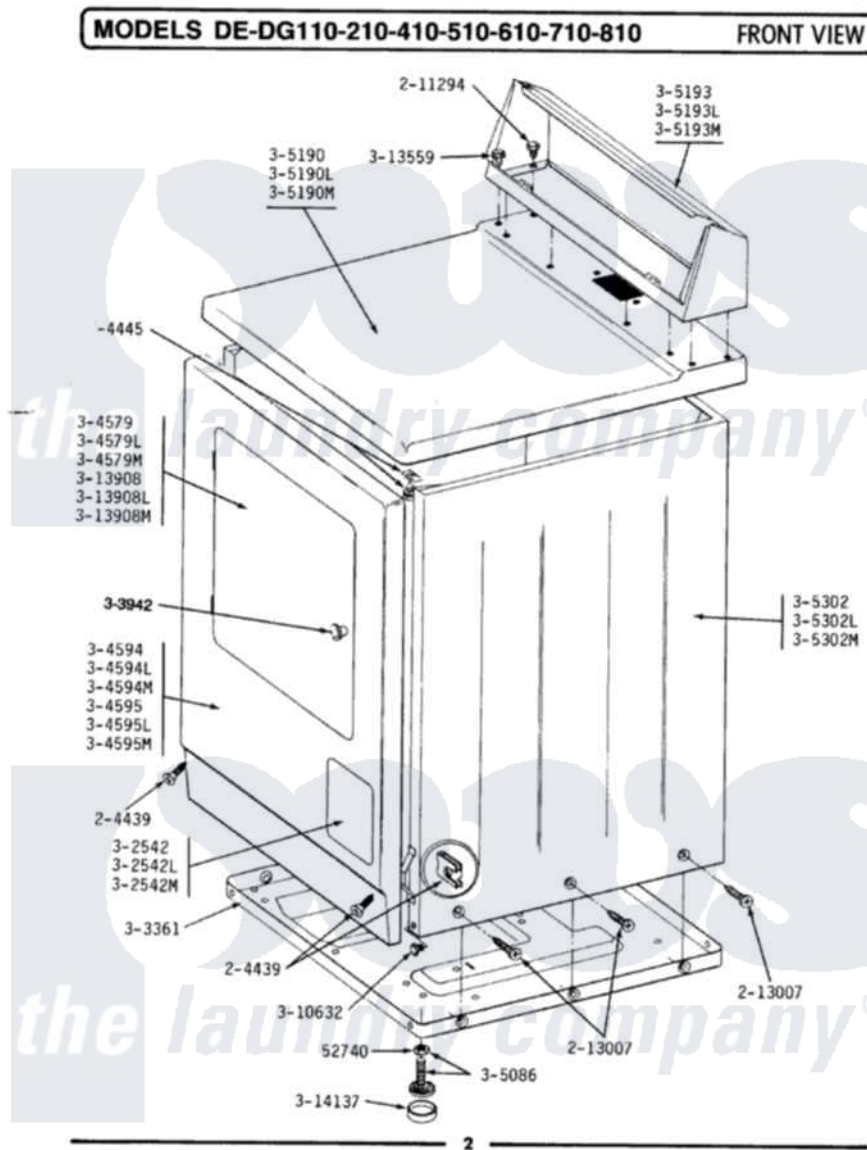

Maytag DE510 03 - FRONT VIEW

Maytag [Residential Maytag DE510 Dryer Parts](#) Parts Diagram 03 - FRONT VIEW
 Click on the part number to view part

Item	Original Part Number	Replaced By	Status	Part Description
1	Y052740	62739		Nut, Lock
2	204439			Screw And Fstner Assembly
3	204445			Screw And Fastener Assembly
4	211294	90767		Screw, 8A X 3/8 HeX Washer Head Tapping
5	213007			Xfor Cabinet See Cabinet, Back
6	302542		Not Available	PART NOT USED. (DG ONLY)
7	302542L		Not Available	PART NOT USED. (DG ONLY)
8	302542M		Not Available	ACCESS DOOR-HARVEST WHEAT
9	Y303361		Not Available	BASE ASSY. (UPPER & LOWER)
10	Y304579			DOOR (WHT)
13	304594			Front Panel-White
14	304594L		Not Available	FRONT PANEL-ALMOND
15	304594M	3369903		Dishrack
16	304595	3369903		Dishrack

19	Y305086		Adjustable Leg And Nut
20	Y305190	307104	Top Cover Assembly
23	Y305193		Console
26	305302	Not Available	CABINET-WHITE
29	303942	Not Available	KNOB AND SCREW
30	Y310632	1163839	Screw
31	Y313559		Screw
32	Y313908		DOOR PANEL-WHITE
35	Y314137		Foot, Rubber