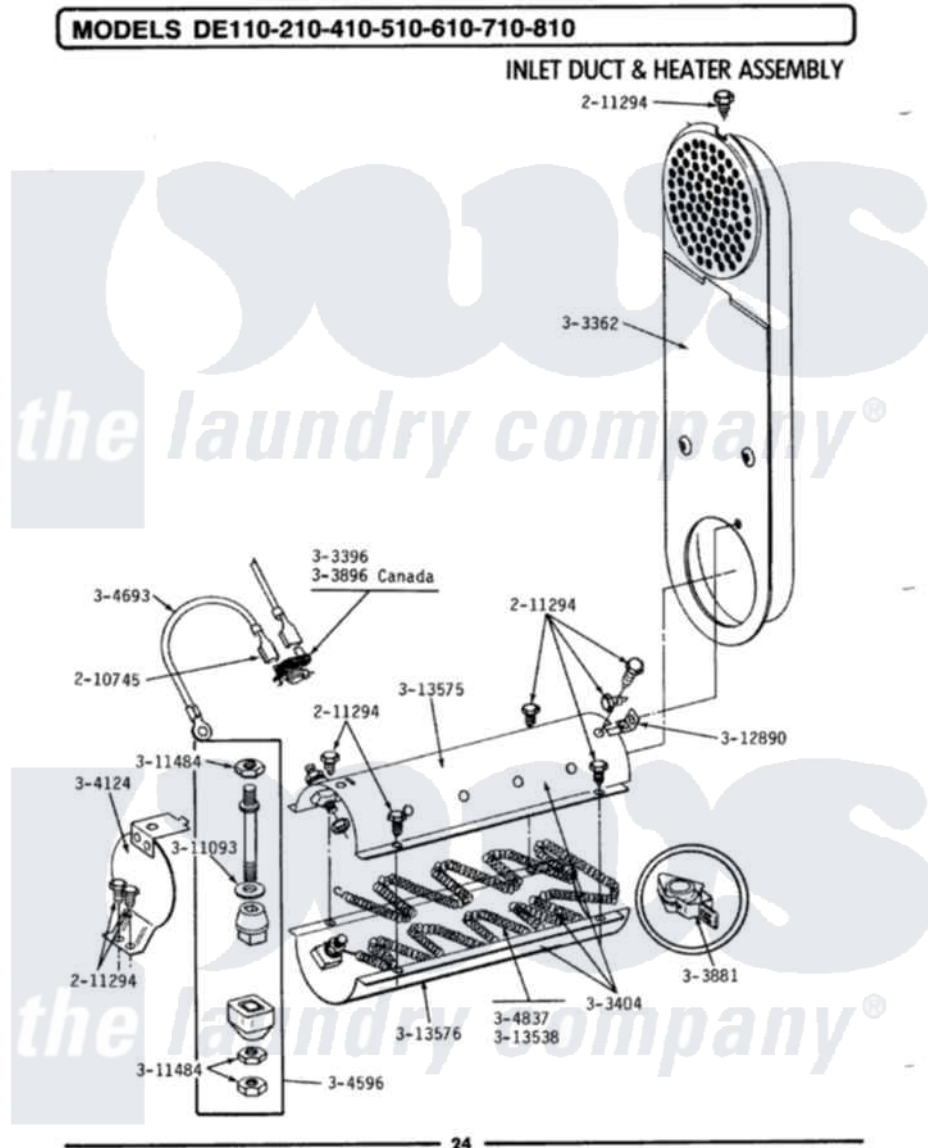

Maytag DE510 04 - INLET DUCT & HEATER ASSEMBLY

Maytag Residential Maytag DE510 Dryer Parts Parts Diagram 04 - INLET DUCT & HEATER ASSEMBLY
 Click on the part number to view part

Item	Original Part Number	Replaced By	Status	Part Description
1	210745			Wire Terminal
2	211294	90767		Screw, 8A X 3/8 HeX Washer Head Tapping
3	Y303362			Inlet Duct Assembly - DE
4	303396			Thermostat, Hi-Limit
5	Y303404			Heater Assembly Complete
6	Y303881			Clip And Insulator Assembly
7	303896			Hi-Limit Thermostat-Canada
8	304124		Not Available	HEATER SHIELD
9	Y304596			Terminal Insulator Assembly
10	Y304693			Jumper Wire
11	Y304837	W10116793		Element
12	311093			Washer, Terminal Connection
13	311484	112432		Nut
14	Y312890			Retainer, Heater Chamber
15	Y313576			Heater Chamber, Bottom
"	Y313538			Heater Element 240 Volt