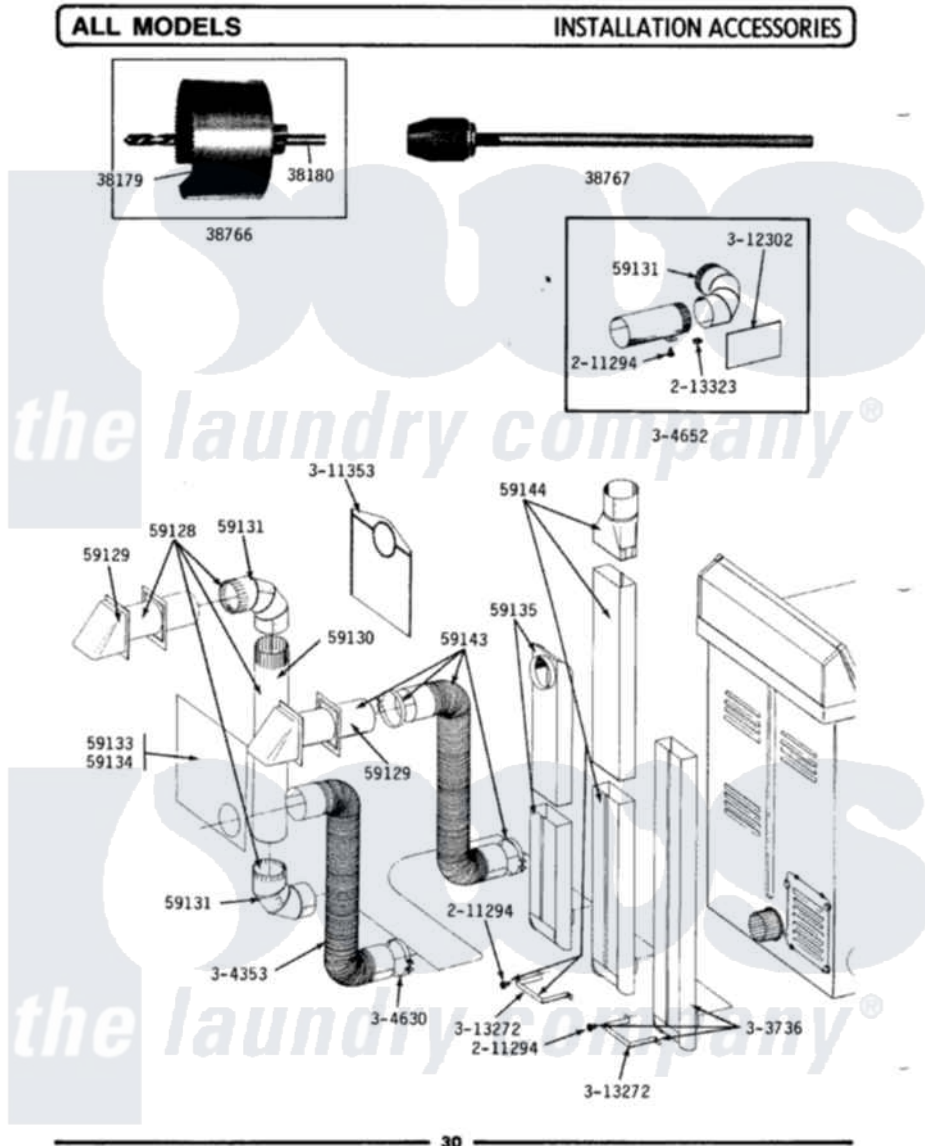

Maytag DE510 05 - INSTALLATION ACCESSORIES

Maytag Residential Maytag DE510 Dryer Parts Parts Diagram 05 - INSTALLATION ACCESSORIES
 Click on the part number to view part

Item	Original Part Number	Replaced By	Status	Part Description
1	038179		Not Available	BLADE, SAW
2	038180		Not Available	REPLACEMENT DRILL
3	038766		Not Available	HOLE SAW W/DRILL BIT
4	038767			Extension Chuck, Drill
5	Y059128			Standard 4" Vent Kit
6	Y059129	4396007RW		Vent Hood
7	Y059130			Pipe, Venting
8	Y059131			Elbow, Venting
9	059133		Not Available	ALUMINUM WINDOW 4X12X18
10	Y059134			PLATE, ALUM. WINDOW (15"X20")
11	Y059135			Vent Duct Assembly
12	Y059143			Flexible Vent Kit
13	059144		Not Available	RECTANGULAR VENT KIT
14	211294	90767		Screw, 8A X 3/8 Hex Washer Head Tapping

15	213323		Fastener, Exhaust Duct Kit
16	303736	Not Available	EXHAUST DEFLECTOR KIT
17	Y304353	4396010RP	6ft Scvent
18	Y304630		Clamp, Flexible Duct
19	Y304652		Exhaust Duct Kit
20	311353	Not Available	BAG, LINT (DACRON)
21	312302		Insulation, Exhaust Duct Kit
22	313272		Bracket, Exhaust Deflector