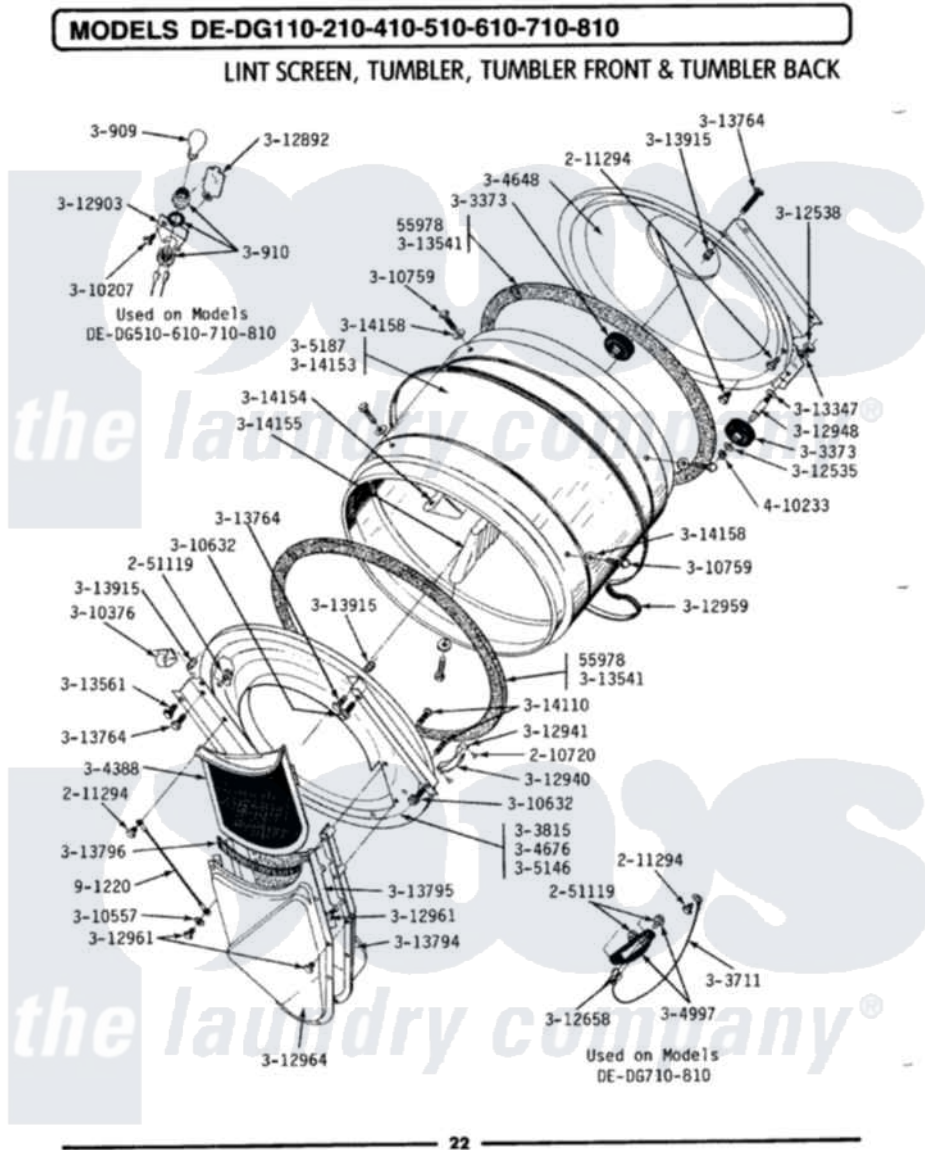

# Maytag DE510 06 - LINT SCREEN, TUMBLER (FRONT & BACK)

Maytag Residential Maytag DE510 Dryer Parts Parts Diagram 06 - LINT SCREEN, TUMBLER (FRONT & BACK)  
 Click on the part number to view part

Item	Original Part Number	Replaced By	Status	Part Description
1	<a href="#">Y055978</a>			Rubber Adhesive, 2 Oz Tube
2	<a href="#">210720</a>			Rivet, Bearing To Tumbler Frnt
3	211294	<a href="#">90767</a>		Screw, 8A X 3/8 HeX Washer Head Tapping
4	Y251119	<a href="#">3177991</a>		Screw
5	300909	<a href="#">8009</a>		Bulb-Light
6	300910		Not Available	RECEPTACLE
7	Y303373	<a href="#">12001541</a>		Drum Roller/Washer Assembly--W
8	<a href="#">Y303711</a>			Sensor Ground Wire
9	Y303815	<a href="#">33001231</a>		Front- Tumbler
10	Y304388	<a href="#">33001003</a>		Screen, Lint
11	Y304648	<a href="#">33001106</a>		Back, Tumbler
12	Y304676		Not Available	TUMBLER FRONT ASSEMBLY
13	<a href="#">304997</a>			Sensor Assembly With Screws
14	Y305146	<a href="#">306708</a>		Tumbler Front Assembly