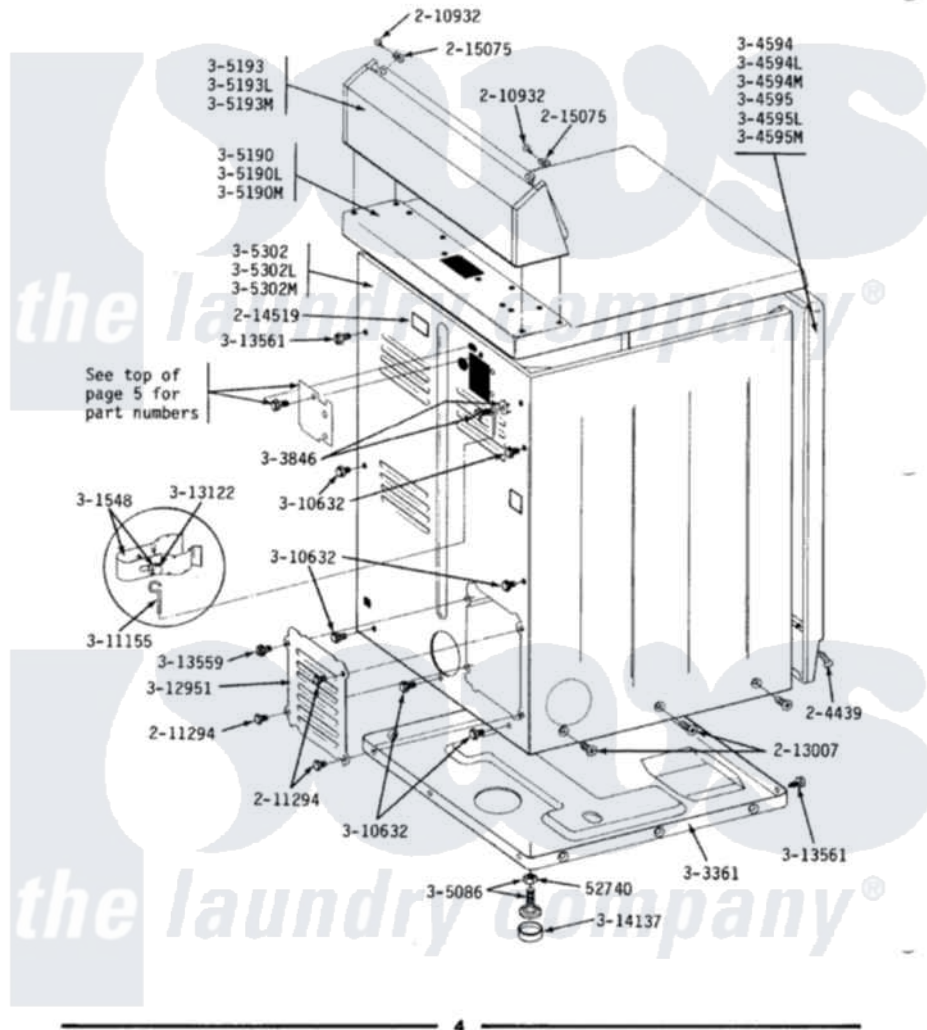

Maytag DE510 08 - REAR VIEW

MODELS DE-DG110-210-410-510-610-710-810 REAR VIEW

Maytag [Residential Maytag DE510 Dryer Parts](#) Parts Diagram 08 - REAR VIEW
 Click on the part number to view part

Item	Original Part Number	Replaced By	Status	Part Description
1	Y052740	62739		Nut, Lock
2	Y201808			Converter
3	204439			Screw And Fstner Assembly
4	210932			Screw, No.8 X 9/16 Ctsk Note: Screw, Inlet Duct
5	211294	90767		Screw, 8A X 3/8 HeX Washer Head Tapping
6	211881			Grommet, Cord Part Not Used- Gas Models Only
7	213007			Xfor Cabinet See Cabinet, Back
8	214519			LABEL, ELECTRICAL INSTR. PART NOT USED-GAS MODELS ONLY
9	215075			Fastener, Control Panel To Console
10	301548			Clamp, Ground Wire
11	302521		Not Available	CORD, POWER PART NOT USED-GAS MODELS ONLY

12	Y303361		Not Available	BASE ASSY. (UPPER & LOWER)
13	303846	22003781		Screw, Ground Strap
14	304594			Front Panel-White
15	304594L		Not Available	FRONT PANEL-ALMOND
16	304594M	3369903		Dishrack
17	304595	3369903		Dishrack
20	Y305086			Adjustable Leg And Nut
21	Y305190	307104		Top Cover Assembly
24	Y305193			Console
27	305302		Not Available	CABINET-WHITE
30	Y310632	1163839		Screw
"	Y310632	1163839		Screw
31	311155			Ground Wire And Clamp
32	Y311270			Washer, Terminal Block
33	Y311423	489483		Screw 10-32 X 1/2
34	311484	112432		Nut
35	Y312184			Strap, Grounding
36	Y312209	W10001200		Screw
37	Y312904			Bracket, Terminal Block
38	Y312905		Not Available	COVER, TERMINAL
39	Y312951		Not Available	ACCESS COVER, BACK
40	313122			Screw - Baffle To Tumbler
41	Y313559			Screw
42	Y313561			Screw---NA
"	Y313561			Screw---NA
43	Y314137			Foot, Rubber
44	400008			Block, Terminal