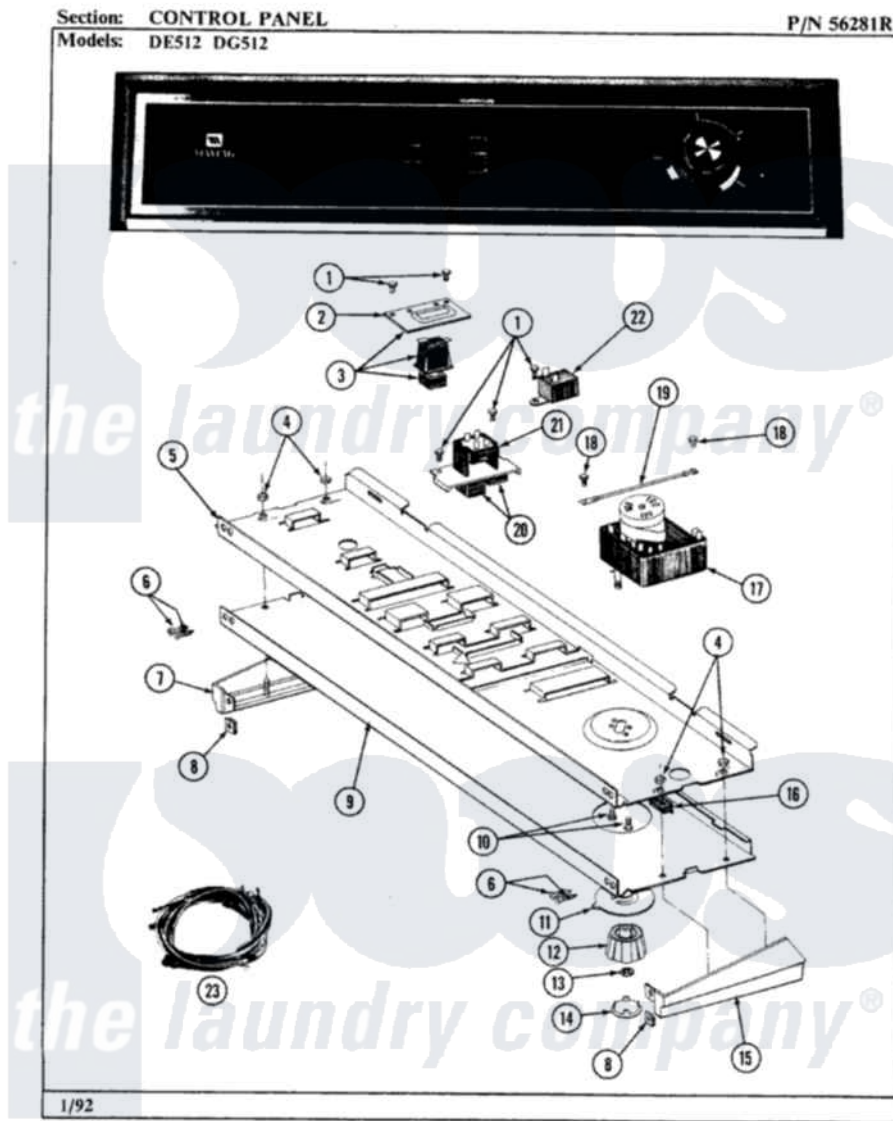

# Maytag DE512 01 - CONTROL PANEL

Maytag Residential Maytag DE512 Dryer Parts Parts Diagram 01 - CONTROL PANEL  
Click on the part number to view part

Item	Original Part Number	Replaced By	Status	Part Description
1	211168	<a href="#">W10139210</a>		Screw, 8-18 X 5/16
2	314177		Not Available	BRACKET FOR START SWITCH
3	<a href="#">306533</a>			Switch, Push/To/Start W/Bkt
4	<a href="#">214872</a>			Palnut, End Cap Note: Nut, Lamp Holder
5	<a href="#">314184</a>			Back Up Plate
6	<a href="#">210932</a>			Screw, No.8 X 9/16 Ctsk Note: Screw, Inlet Duct
7	<a href="#">214815</a>			End Cap F/Control Panel-LH
8	<a href="#">214894</a>			Fastener, End Cap
9	306384		Not Available	CONTROL PANEL
"	305884		Not Available	CONTROL PANEL
10	910708	<a href="#">488234</a>		Screw 8-32 X 1/4
11	314422	<a href="#">33001500</a>		Dial, Timer Indicator
12	<a href="#">314421</a>			Knob For Timer
13	<a href="#">312273</a>			Nut, Control Knob

14	215164		Not Available	CAP FOR KNOB
15	<a href="#">214816</a>			End Cap F/Control Panel-RH
16	<a href="#">214897</a>			Pad, Control Panel
17	<a href="#">306040</a>			Timer
18	211294	<a href="#">90767</a>		Screw, 8A X 3/8 HeX Washer Head Tapping
19	<a href="#">204807</a>			Ground Wire, Supp. Plte To Top Cover
20	<a href="#">215210</a>			Button For Switch
21	<a href="#">305963</a>			Temperature Switch
22	305205	<a href="#">694419</a>		Mini-Buzzer
23	305981		Not Available	WIRE HARNESS-CANADA
"	306815		Not Available	WIRE HARNESS
"	306821		Not Available	WIRE HARNESS
"	305965		Not Available	WIRE HARNESS