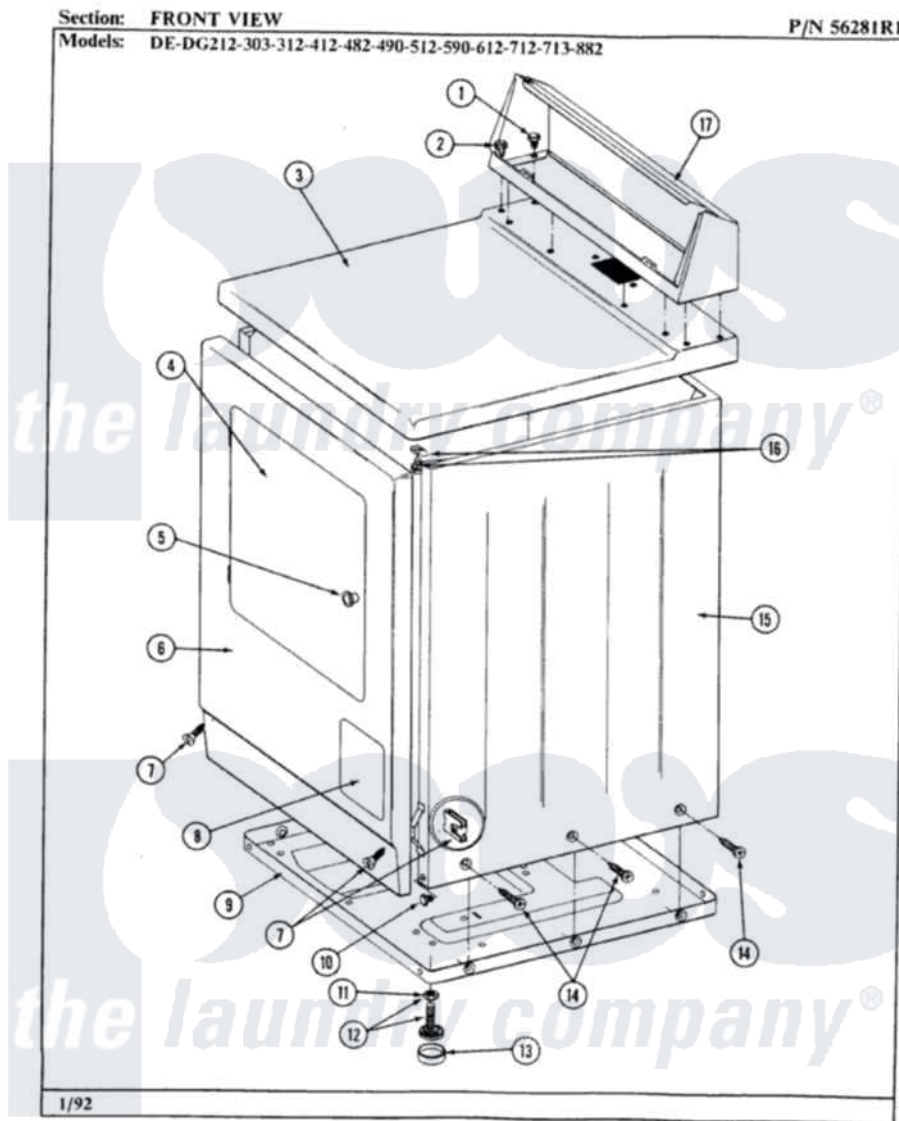

Maytag DE512 03 - FRONT VIEW

26

Maytag [Residential Maytag DE512 Dryer Parts](#) Parts Diagram 03 - FRONT VIEW
 Click on the part number to view part

Item	Original Part Number	Replaced By	Status	Part Description
1	211194		Not Available	LOCK WASHER
2	Y313559			Screw
3	307104			Top Cover Assembly
4	Y306668			DOOR (WHT)
5	303942		Not Available	KNOB AND SCREW
6	304595	3369903		Dishrack
7	204439			Screw And Fstner Assembly
9	Y303361		Not Available	BASE ASSY. (UPPER & LOWER)
10	Y310632	1163839		Screw
11	Y052740	62739		Nut, Lock
12	Y305086			Adjustable Leg And Nut
13	Y314137			Foot, Rubber
14	213007			Xfor Cabinet See Cabinet, Back
15	305302		Not Available	CABINET-WHITE
16	204445			Screw And Fastener Assembly