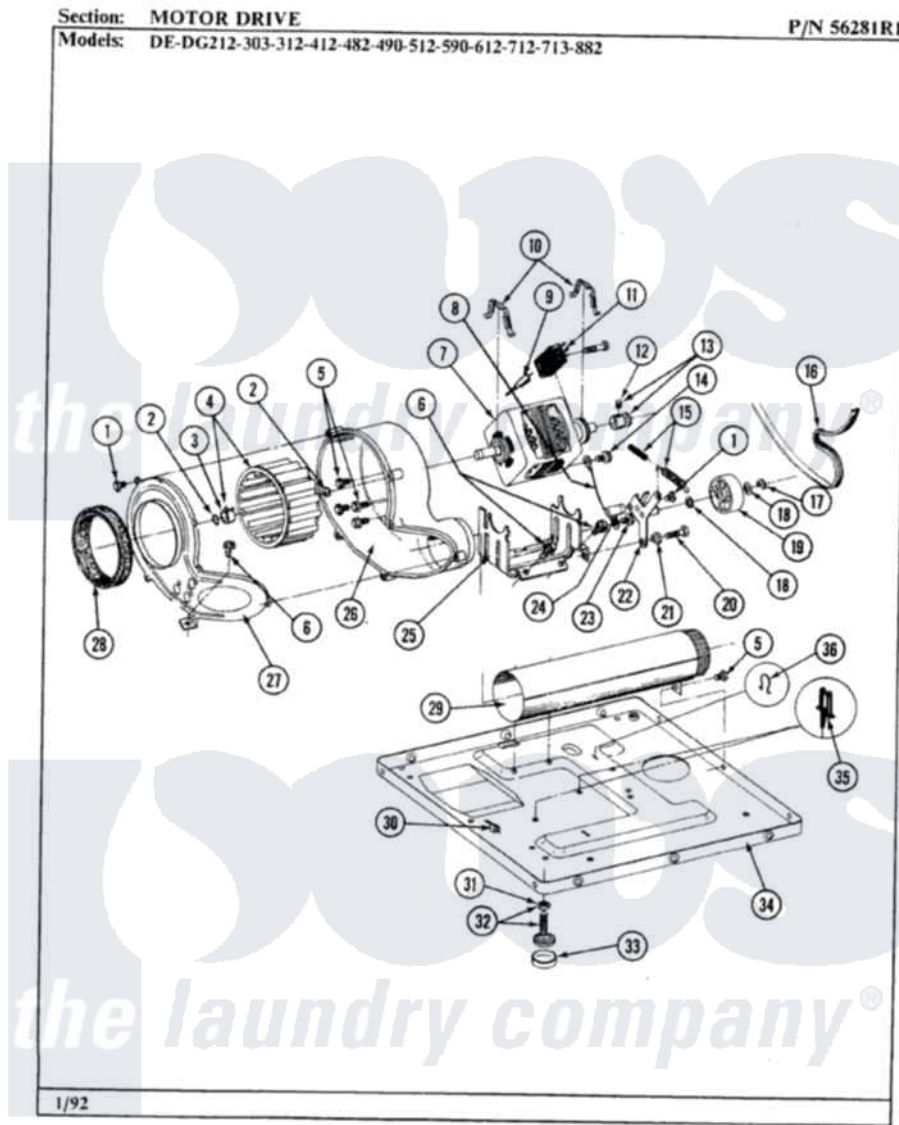

Maytag DE512 05 - MOTOR DRIVE

-40-

Maytag [Residential Maytag DE512 Dryer Parts](#) Parts Diagram 05 - MOTOR DRIVE
 Click on the part number to view part

Item	Original Part Number	Replaced By	Status	Part Description
1	Y312961	W10116751		Screw
2	410233	9703438		Ring-Retrn
3	312967			Clamp, Blower Housing
4	Y303836			Blower Wheel Assembly And Clamp
5	Y310632	1163839		Screw
6	Y313561			Screw---NA
7	Y303358	W10410999		Motor-Drive
8	901220			Ground Wire
9	306448		Not Available	WIRE
10	Y015825			Clip, Motor To Motor Support
11	Y303877		Not Available	SWITCH, MOTOR EXTERNAL START No.303358-2, No.303358-4, 303358-7
"	Y303879			Switch, Motor External Start
"	306207		Not Available	(PROD. No.303358-8 & No.303358-9)
12	Y053241			Set Screw, Motor Pulley

13	Y305185	6-3051850	Pulley- MO
14	910343	488234	Screw 8-32 X 1/4
15	Y303945		IDLER SPRING ASSY. W/PLUG
16	Y312959		Poly "V" Belt For Tumbler
17	312958	354987	Ring, Retaining
18	Y312527		Washer, Idler Shaft
19	Y303705	6-3037050	Pulley- ID
20	Y014874		Screw, Idler Arm And Sleeve
21	Y312894	315772	Sleeve, Idler Arm
22	Y303363	6-3033630	Idler Arm
23	211294	90767	Screw, 8A X 3/8 HeX Washer Head Tapping
24	Y313582	W10116756	Spacer
25	312897		Not Available
26	Y312893		SUPPORT, MOTOR
27	314846		Housing, Blower
"	Y312895		Not Available
28	Y312901		COVER FOR BLOWER---NA
29	Y303442		Seal, Housing Cover
30	Y310376		EXHAUST DUCT ASSEMBLY
31	Y052740	62739	Clip, Door Switch Harness
32	Y305086		Nut, Lock
33	Y314137		Adjustable Leg And Nut
34	Y303361		Not Available
35	Y313262	W10116752	Foot, Rubber
36	410490		BASE ASSY. (UPPER & LOWER)
			Retainer-
			Spring, Retainer Wire Harness