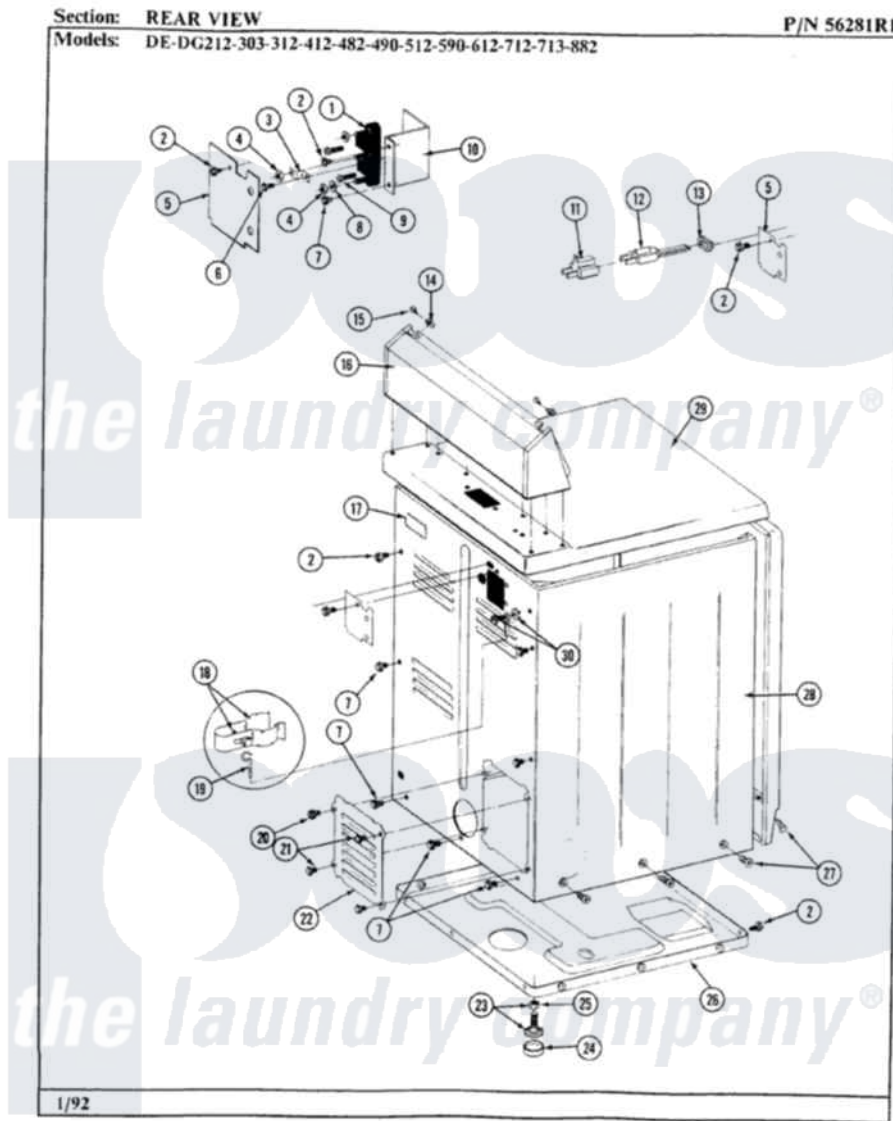

Maytag DE512 07 - REAR VIEW

28

Maytag [Residential Maytag DE512 Dryer Parts](#) Parts Diagram 07 - REAR VIEW
 Click on the part number to view part

Item	Original Part Number	Replaced By	Status	Part Description
1	400008			Block, Terminal
2	Y313561			Screw---NA
3	Y312184			Strap, Grounding
4	311484	112432		Nut
5	Y312905		Not Available	COVER, TERMINAL
6	Y311423	489483		Screw 10-32 X 1/2
7	Y310632	1163839		Screw
8	Y311270			Washer, Terminal Block
9	Y312209	W10001200		Screw
10	Y312904			Bracket, Terminal Block
14	215075			Fastener, Control Panel To Console
15	210932			Screw, No.8 X 9/16 Ctsk Note: Screw, Inlet Duct
16	Y305193			Console
17	214519			LABEL, ELECTRICAL INSTR. PART NOT USED-GAS MODELS ONLY

18	301548		Clamp, Ground Wire
19	311155		Ground Wire And Clamp
20	Y313559		Screw
21	211294	90767	Screw, 8A X 3/8 HeX Washer Head Tapping
22	Y312951	Not Available	ACCESS COVER, BACK
23	Y305086		Adjustable Leg And Nut
24	Y314137		Foot, Rubber
25	Y052740	62739	Nut, Lock
26	Y303361	Not Available	BASE ASSY. (UPPER & LOWER)
27	213007		Xfor Cabinet See Cabinet, Back
28	305302	Not Available	CABINET-WHITE
29	307104		Top Cover Assembly
30	303846	22003781	Screw, Ground Strap