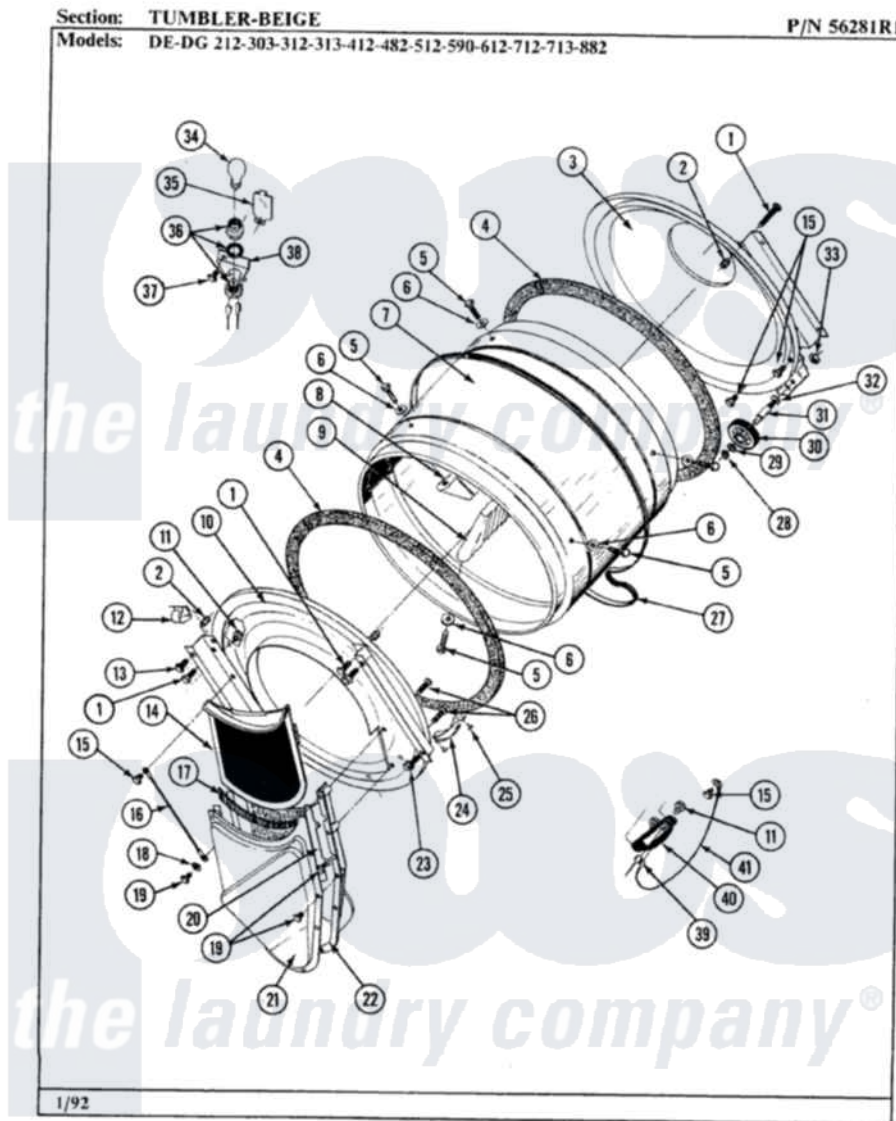

# Maytag DE512 08 - TUMBLER-BEIGE

Maytag Residential Maytag DE512 Dryer Parts Parts Diagram 08 - TUMBLER-BEIGE  
 Click on the part number to view part

Item	Original Part Number	Replaced By	Status	Part Description
1	313764		Not Available	SCREW
2	313915	<a href="#">31-3915</a>		Tech Sheet
3	Y306660	<a href="#">33001106</a>		Back, Tumbler
4	<a href="#">314820</a>			Seal, Tumbler
5	<a href="#">Y310759</a>			Screw, Tumbler Baffles
6	<a href="#">314158</a>			Washer, Baffle To Tumbler
7	314802		Not Available	TUMBLER W/OUT BAFFLES
"	306663		Not Available	TUMBLER W/BAFFLES
8	314803	<a href="#">33001012</a>		Baffle
9	314804	<a href="#">33001004</a>		Baffle, Tall
10	306670		Not Available	TUMBLER FRONT----NA
12	<a href="#">Y310376</a>			Clip, Door Switch Harness
13	<a href="#">Y313561</a>			Screw----NA
14	Y306666	<a href="#">33001003</a>		Screen, Lint
15	211294	<a href="#">90767</a>		Screw, 8A X 3/8 HeX Washer Head Tapping
16	<a href="#">205810</a>			Wire, Ground

17	<a href="#">Y313796</a>		Lint Seal
18	<a href="#">310557</a>		Washer
19	Y312961	<a href="#">W10116751</a>	Screw
20	<a href="#">Y313795</a>		Guide For Lint Screen
21	Y312964	Not Available	OUTLET DUCT - OUTER HALF
22	306656	Not Available	OUTLET DUCT & GRID ASSEMBLY
"	306657	Not Available	OUTLET DUCT & GRID
23	Y310632	<a href="#">1163839</a>	Screw
24	<a href="#">306508</a>		Tumbler Bearing Kit ----W
25	<a href="#">210720</a>		Rivet, Bearing To Tumbler Frnt
26	Y314110	<a href="#">33002917</a>	Screw, No.10-16
27	<a href="#">Y312959</a>		Poly "V" Belt For Tumbler
28	410233	<a href="#">9703438</a>	Ring-Retrn
29	<a href="#">312535</a>		Washer, Vault Mounting Brk.
30	Y303373	<a href="#">12001541</a>	Drum Roller/Washer Assembly--W
31	Y312948	<a href="#">6-3129480</a>	Shaft- Tumbler
32	Y313347	<a href="#">312535</a>	Washer, Vault Mounting Brk.
33	312538	<a href="#">33001443</a>	Nut, Hex