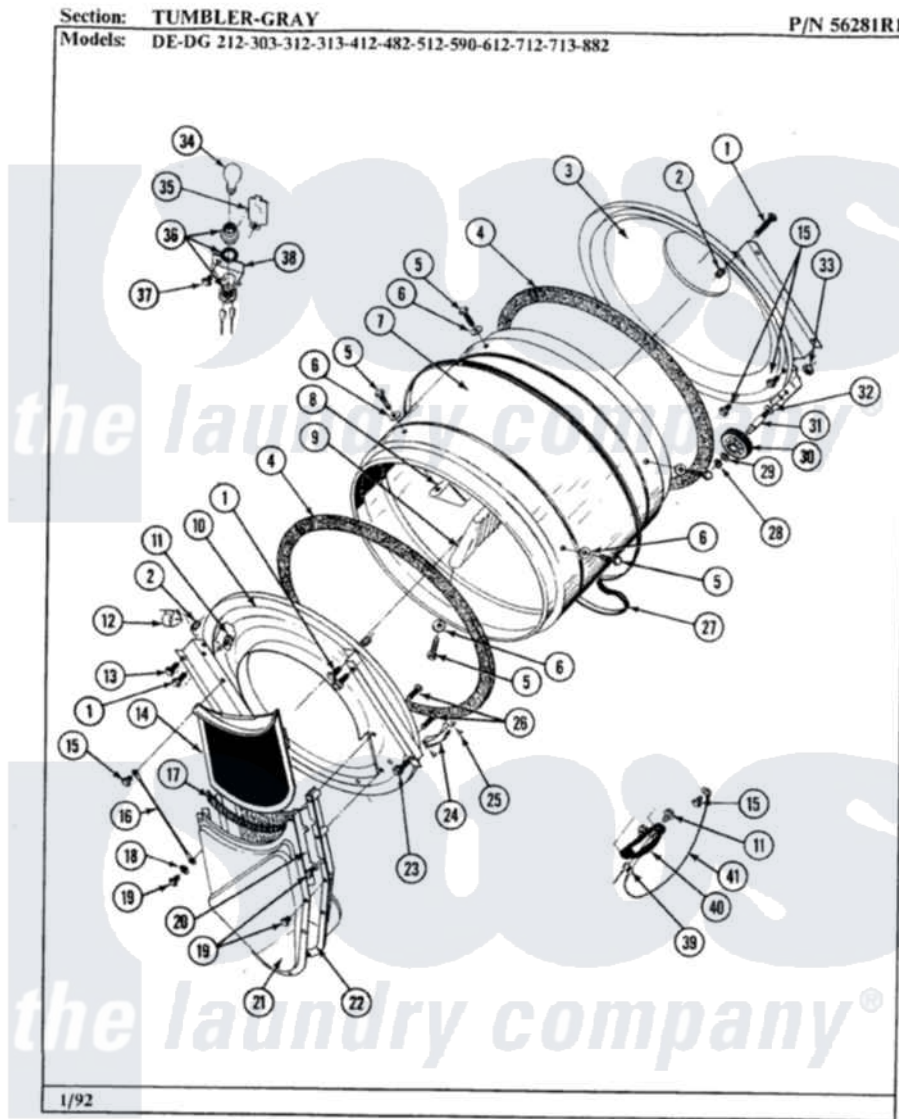

# Maytag DE512 09 - TUMBLER-GRAY

32

Maytag [Residential Maytag DE512 Dryer Parts](#) Parts Diagram 09 - TUMBLER-GRAY  
 Click on the part number to view part

Item	Original Part Number	Replaced By	Status	Part Description
1	313764		Not Available	SCREW
2	313915	<a href="#">31-3915</a>		Tech Sheet
3	Y306660	<a href="#">33001106</a>		Back, Tumbler
4	Y313541	<a href="#">33313541</a>		Seal- Tumbler
5	<a href="#">Y310759</a>			Screw, Tumbler Baffles
6	<a href="#">314158</a>			Washer, Baffle To Tumbler
7	305187		Not Available	TUMBLER W/BAFFLES
"	Y314153		Not Available	TUMBLER No.
8	314154		Not Available	TUMBLER BAFFLE - SHORT
9	314155	<a href="#">33001004</a>		Baffle, Tall
10	Y303815	<a href="#">33001231</a>		Front- Tumbler
12	<a href="#">Y310376</a>			Clip, Door Switch Harness
13	<a href="#">Y313561</a>			Screw---NA
14	Y304388	<a href="#">33001003</a>		Screen, Lint
15	211294	<a href="#">90767</a>		Screw, 8A X 3/8 HeX Washer Head Tapping
16	<a href="#">205810</a>			Wire, Ground

17	<a href="#">Y313796</a>		Lint Seal
18	<a href="#">310557</a>		Washer
19	Y312961	<a href="#">W10116751</a>	Screw
20	<a href="#">Y313795</a>		Guide For Lint Screen
21	Y312964	Not Available	OUTLET DUCT - OUTER HALF
22	Y304810	Not Available	OUTLET DUCT ASSEMBLY---S
23	Y310632	<a href="#">1163839</a>	Screw
24	<a href="#">306508</a>		Tumbler Bearing Kit ---W
25	<a href="#">210720</a>		Rivet, Bearing To Tumbler Fmt
26	Y314110	<a href="#">33002917</a>	Screw, No.10-16
27	<a href="#">Y312959</a>		Poly "V" Belt For Tumbler
28	410233	<a href="#">9703438</a>	Ring-Retrn
29	<a href="#">312535</a>		Washer, Vault Mounting Brk.
30	Y303373	<a href="#">12001541</a>	Drum Roller/Washer Assembly--W
31	Y312948	<a href="#">6-3129480</a>	Shaft- Tumbler
32	Y313347	<a href="#">312535</a>	Washer, Vault Mounting Brk.
33	312538	<a href="#">33001443</a>	Nut, Hex