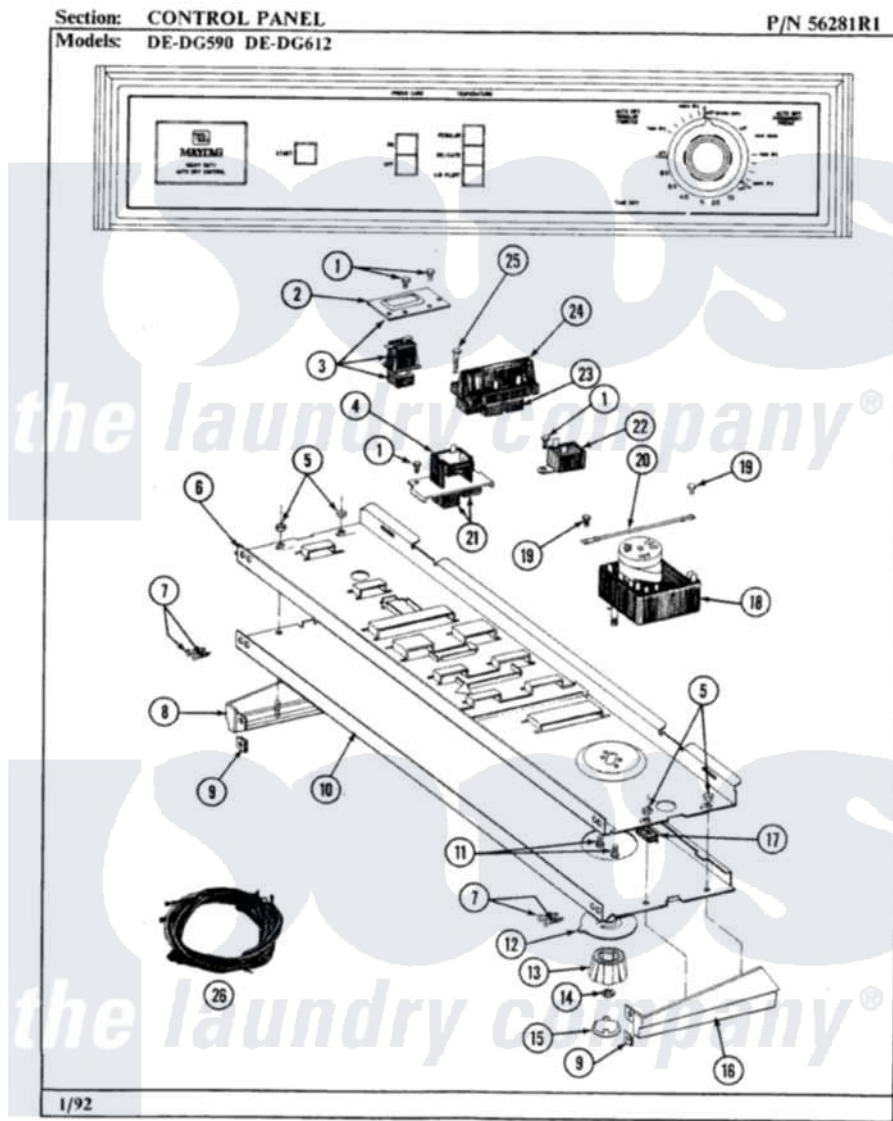

Maytag DE590 01 - CONTROL PANEL

18

Maytag Residential Maytag DE590 Dryer Parts Parts Diagram 01 - CONTROL PANEL

Click on the part number to view part

Item	Original Part Number	Replaced By	Status	Part Description
1	211168	W10139210		Screw, 8-18 X 5/16
2	314177		Not Available	BRACKET FOR START SWITCH
3	306533			Switch, Push/To/Start W/Bkt
4	305950		Not Available	DRYNESS-PRESS CARE SWITCH
5	214872			Palnut, End Cap Note: Nut, Lamp Holder
6	314184			Back Up Plate
7	210932			Screw, No.8 X 9/16 Ctsk Note: Screw, Inlet Duct
8	214815			End Cap F/Control Panel-LH
9	214894			Fastener, End Cap
10	305885	306385		Control Panel
"	306385			Control Panel
11	910708	488234		Screw 8-32 X 1/4
12	314422	33001500		Dial, Timer Indicator
13	314421			Knob For Timer

14	312273		Nut, Control Knob
15	215164	Not Available	CAP FOR KNOB
16	214816		End Cap F/Control Panel-RH
17	214897		Pad, Control Panel
18	305207		Timer
19	211294	90767	Screw, 8A X 3/8 HeX Washer Head Tapping
20	204807		Ground Wire, Supp. Plte To Top Cover
21	215210		Button For Switch
22	305205	694419	Mini-Buzzer
23	215211		Button For Switch
24	305958	Not Available	TEMPERATURE SWITCH
25	213117	67006908	Screw, Ice Rack
26	306431		Main Wire Harness
"	306817	Not Available	WIRE HARNESS